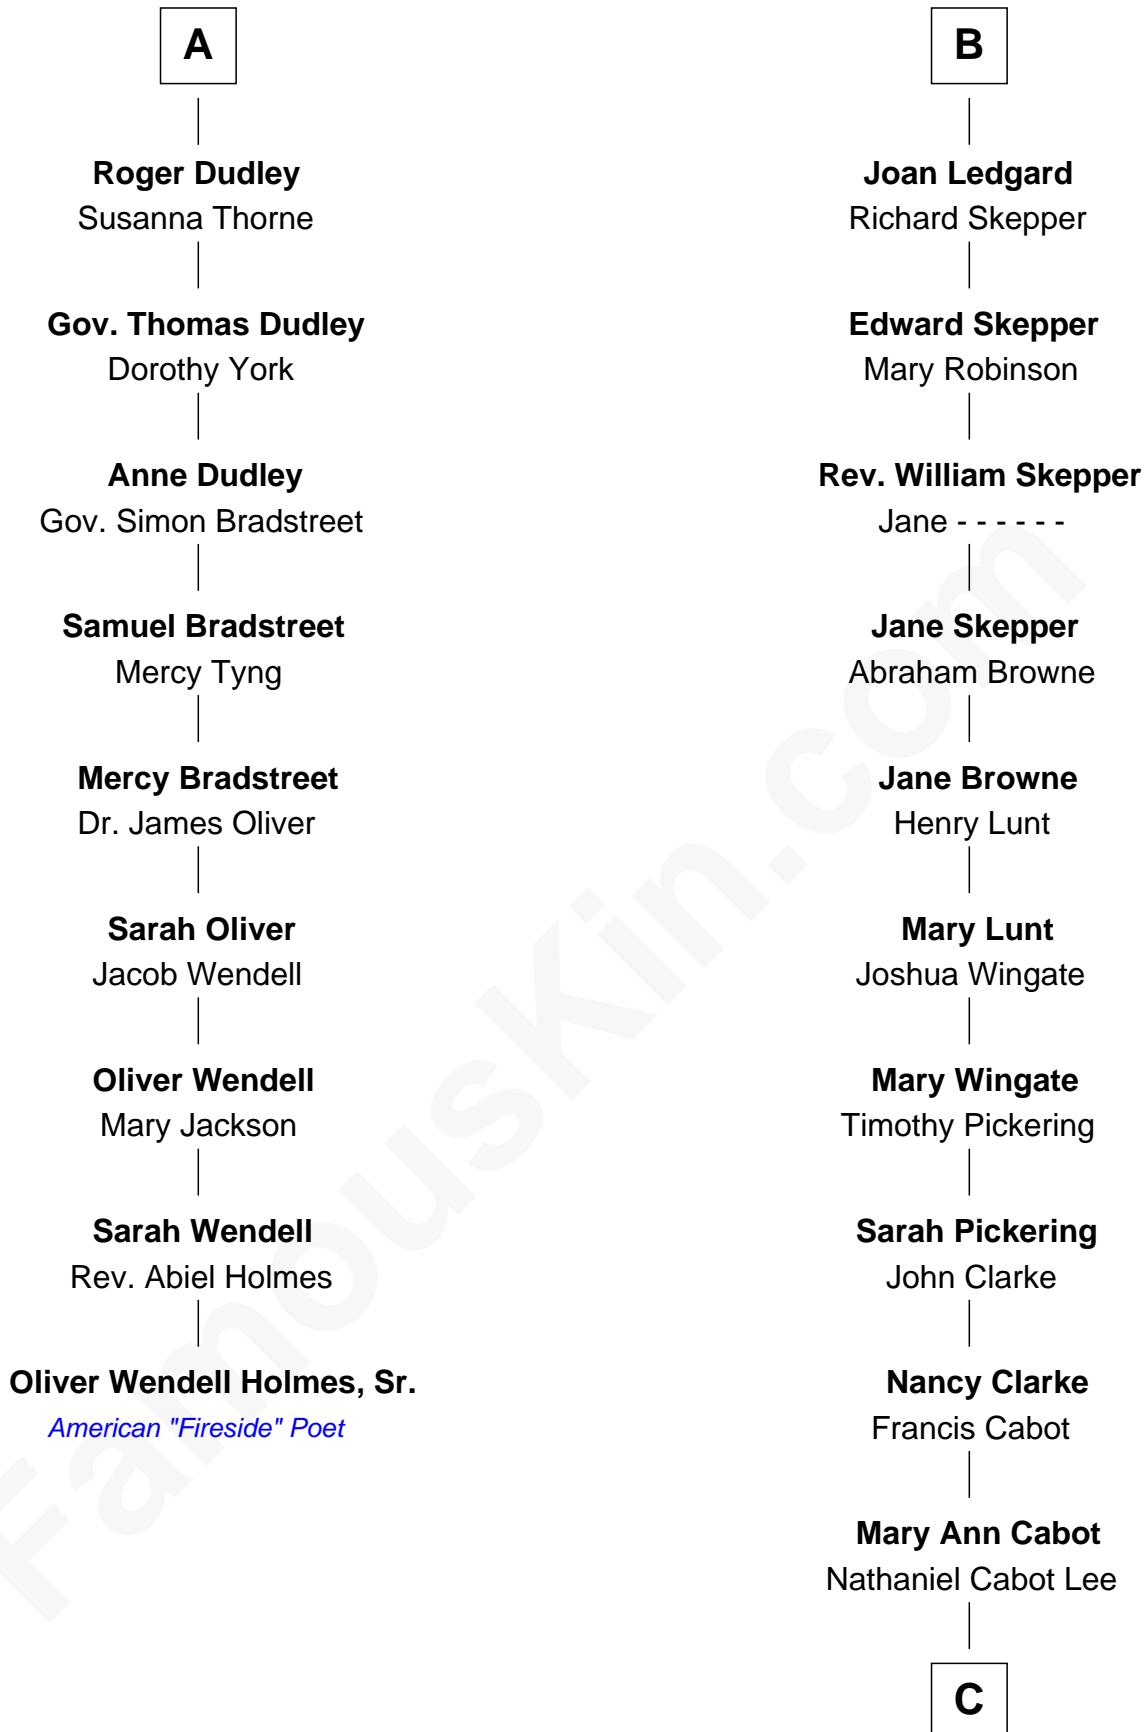

**FamousKin.com**  
**Relationship Chart of**  
**Oliver Wendell Holmes, Sr.**  
*American "Fireside" Poet*

15th cousin 4 times removed of

**Alice (Lee) Roosevelt**  
*First Wife of President Theodore Roosevelt*

**C**

**John Clarke Lee**  
Harriet Paine Rose

**George Cabot Lee**  
Caroline Watts Haskell

**Alice (Lee) Roosevelt**  
*Wife of President Theodore Roosevelt*

FamousKin.com