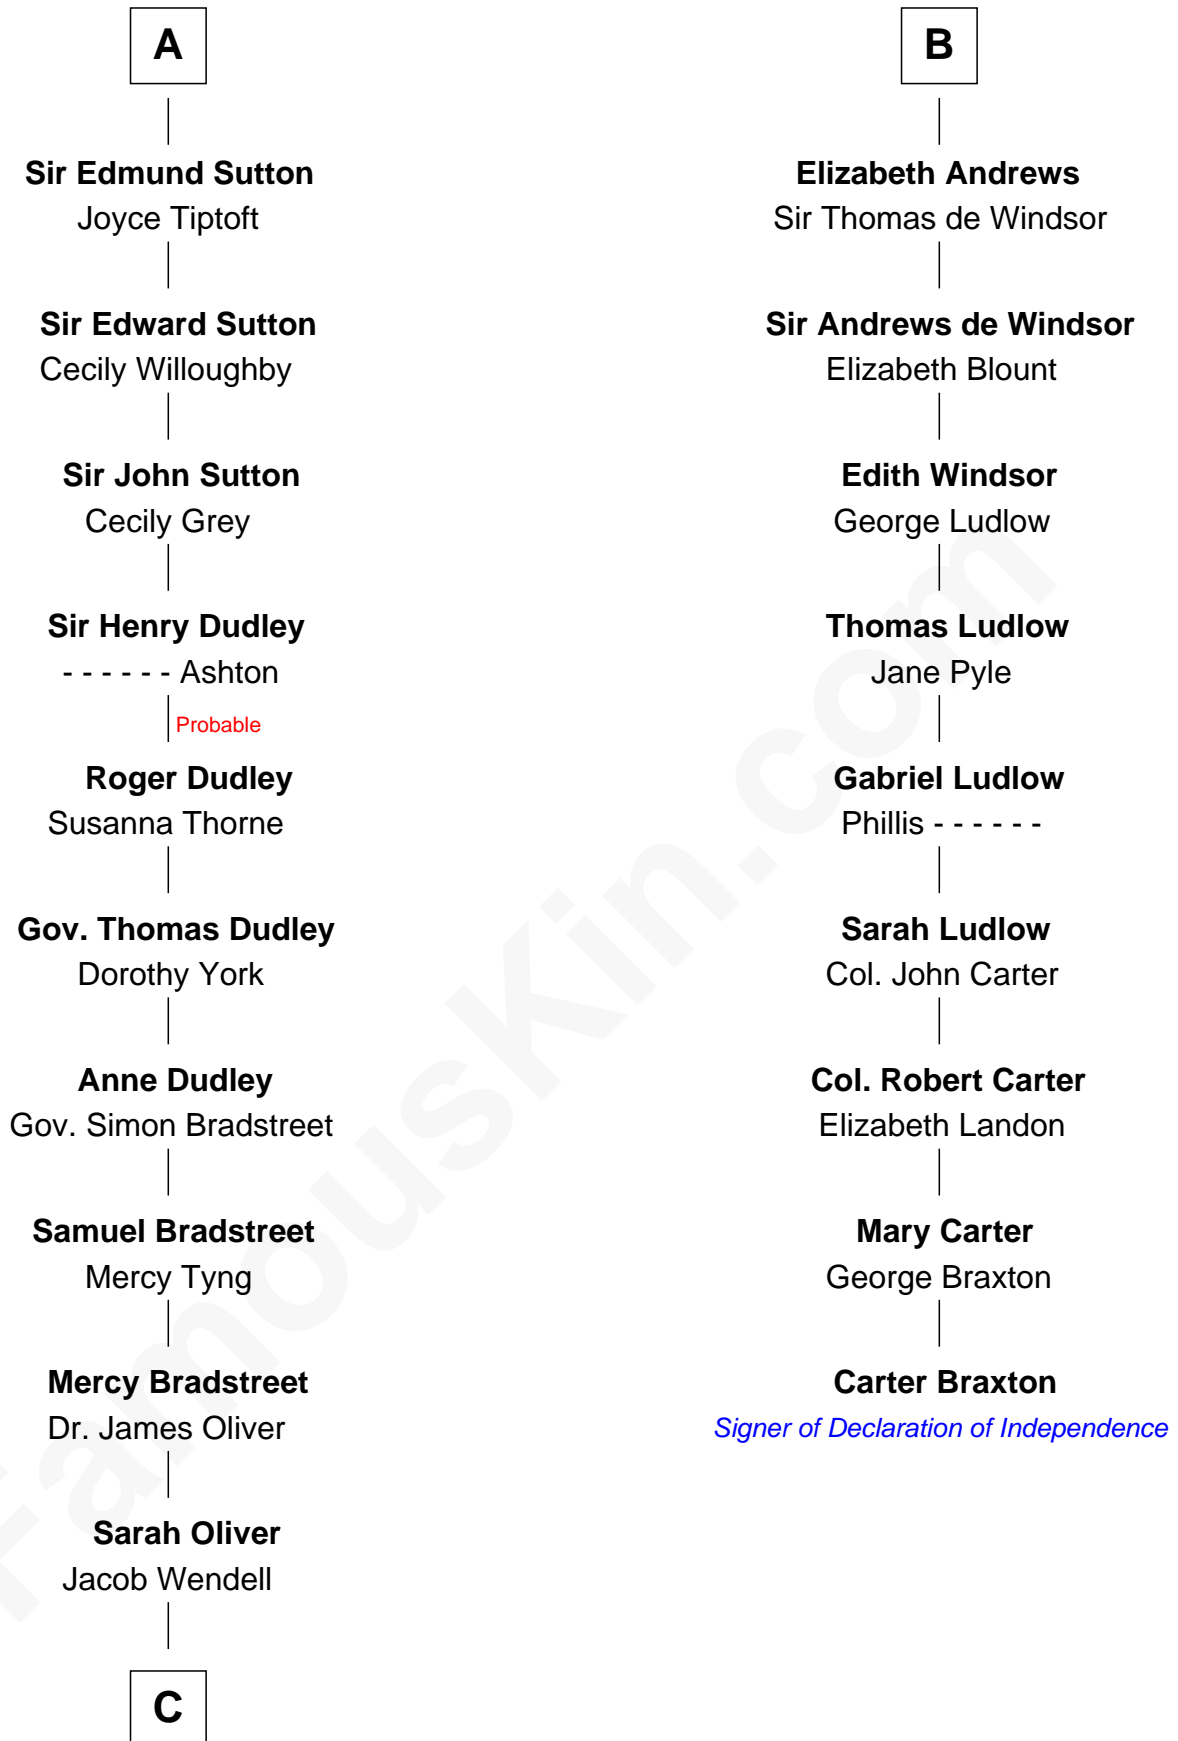

FamousKin.com
Relationship Chart of
Oliver Wendell Holmes, Sr.
American "Fireside" Poet

15th cousin 4 times removed of

Carter Braxton

Signer of the Declaration of Independence

Sir Hugh le Despencer

Aveline Basset

Catherine de Beaumont

Elizabeth Luttrell

John Stratton

Elizabeth Stratton

John Andrews

B

C

Oliver Wendell