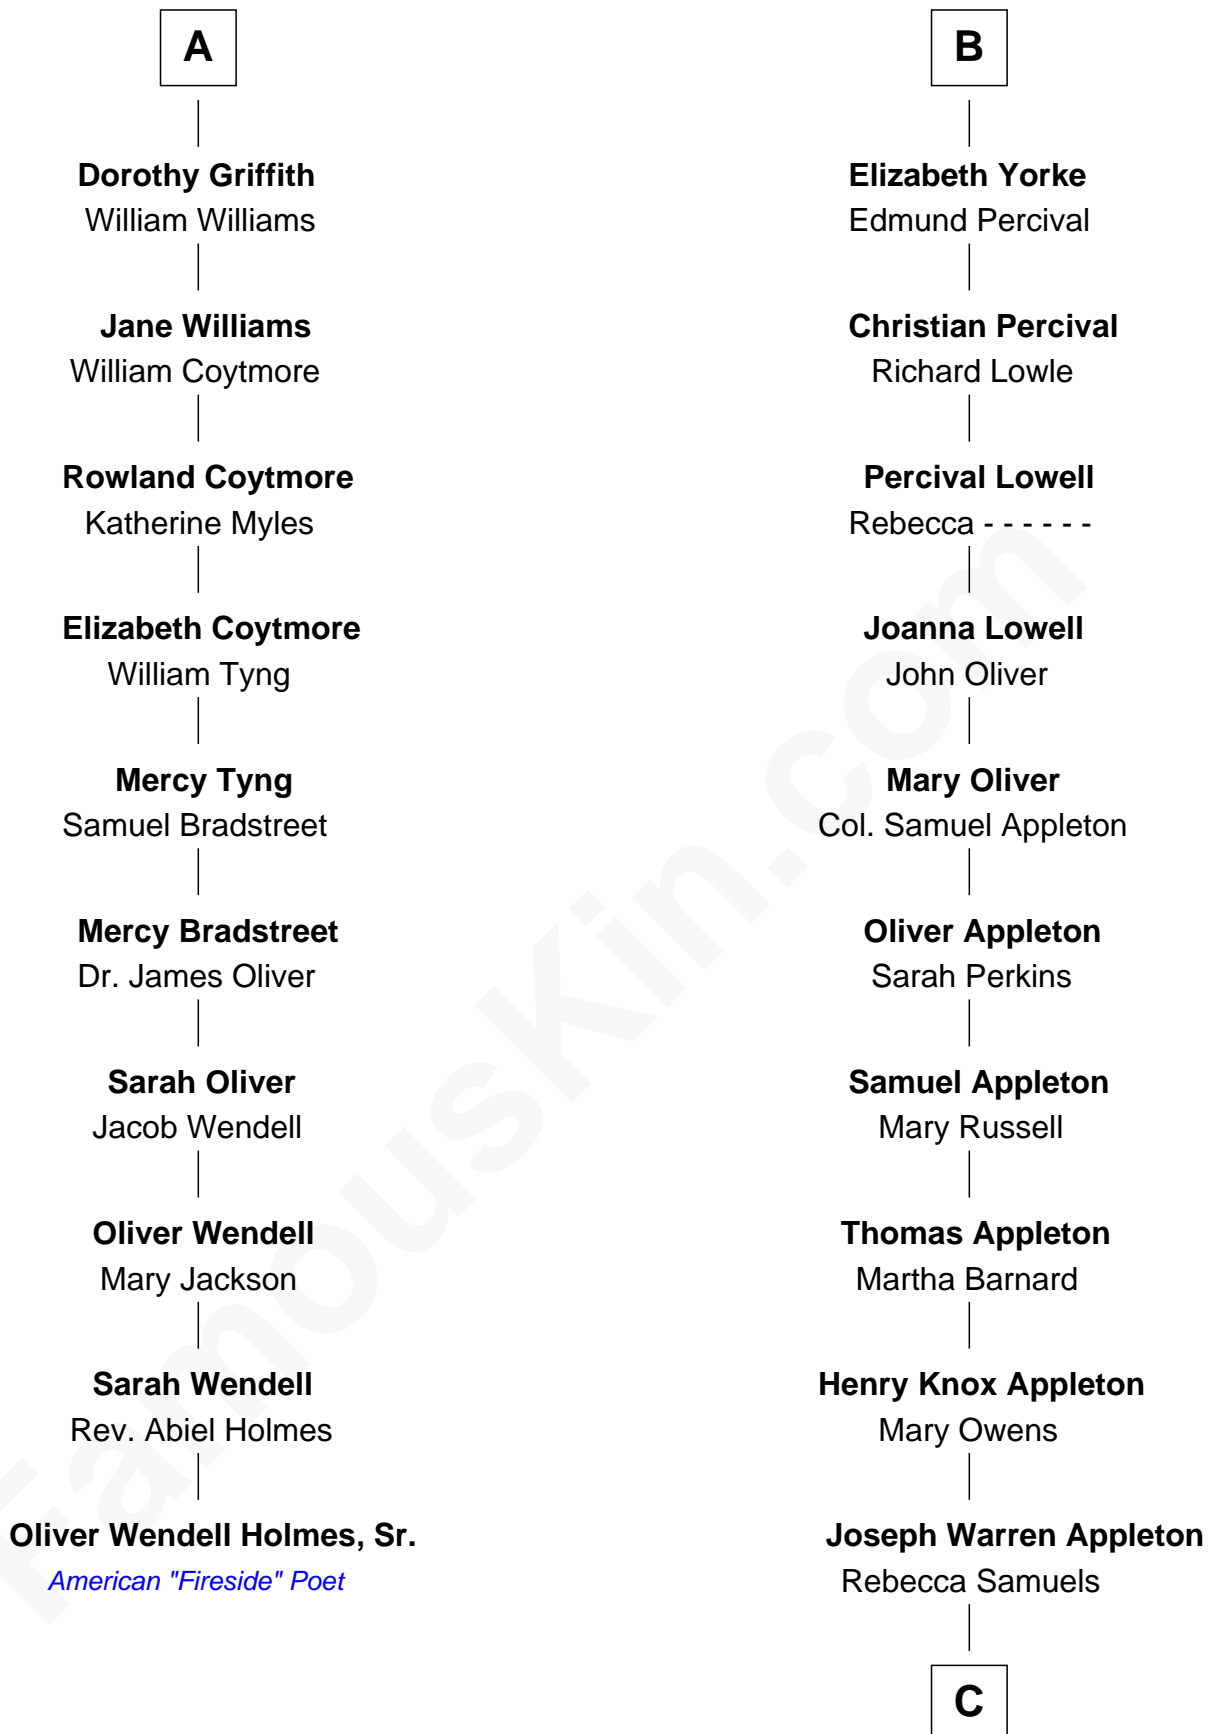

FamousKin.com
Relationship Chart of
Oliver Wendell Holmes, Sr.
American "Fireside" Poet

16th cousin 5 times removed of

Marie-Chantal Miller
Crown Princess of Greece

Humphrey de Bohun
 Elizabeth Plantagenet

Sir William de Bohun
 Elizabeth de Badlesmere

Margaret de Bohun
 Sir Hugh de Courtnay

Elizabeth de Bohun
 Sir Richard Fitzalan

Elizabeth de Courtnay
 Sir Andrew Luttrell

Elizabeth Fitzalan
 Sir Robert Goushill

Sir Hugh Luttrell
 Catherine de Beaumont

Joan Goushill
 Sir Thomas Stanley

Sir John Luttrell
 Margaret Touchet

Margaret Stanley
 Sir William Troutbeck

Sir James Luttrell
 Elizabeth Courtnay

Joan Troutbeck
 Sir William Griffith

Sir Hugh Luttrell
 Margaret Hill

Sir William Griffith
 Jane Stradling

Eleanor Luttrell
 Roger Yorke

A

B

C

George H. Appleton

Mary Helen Edson