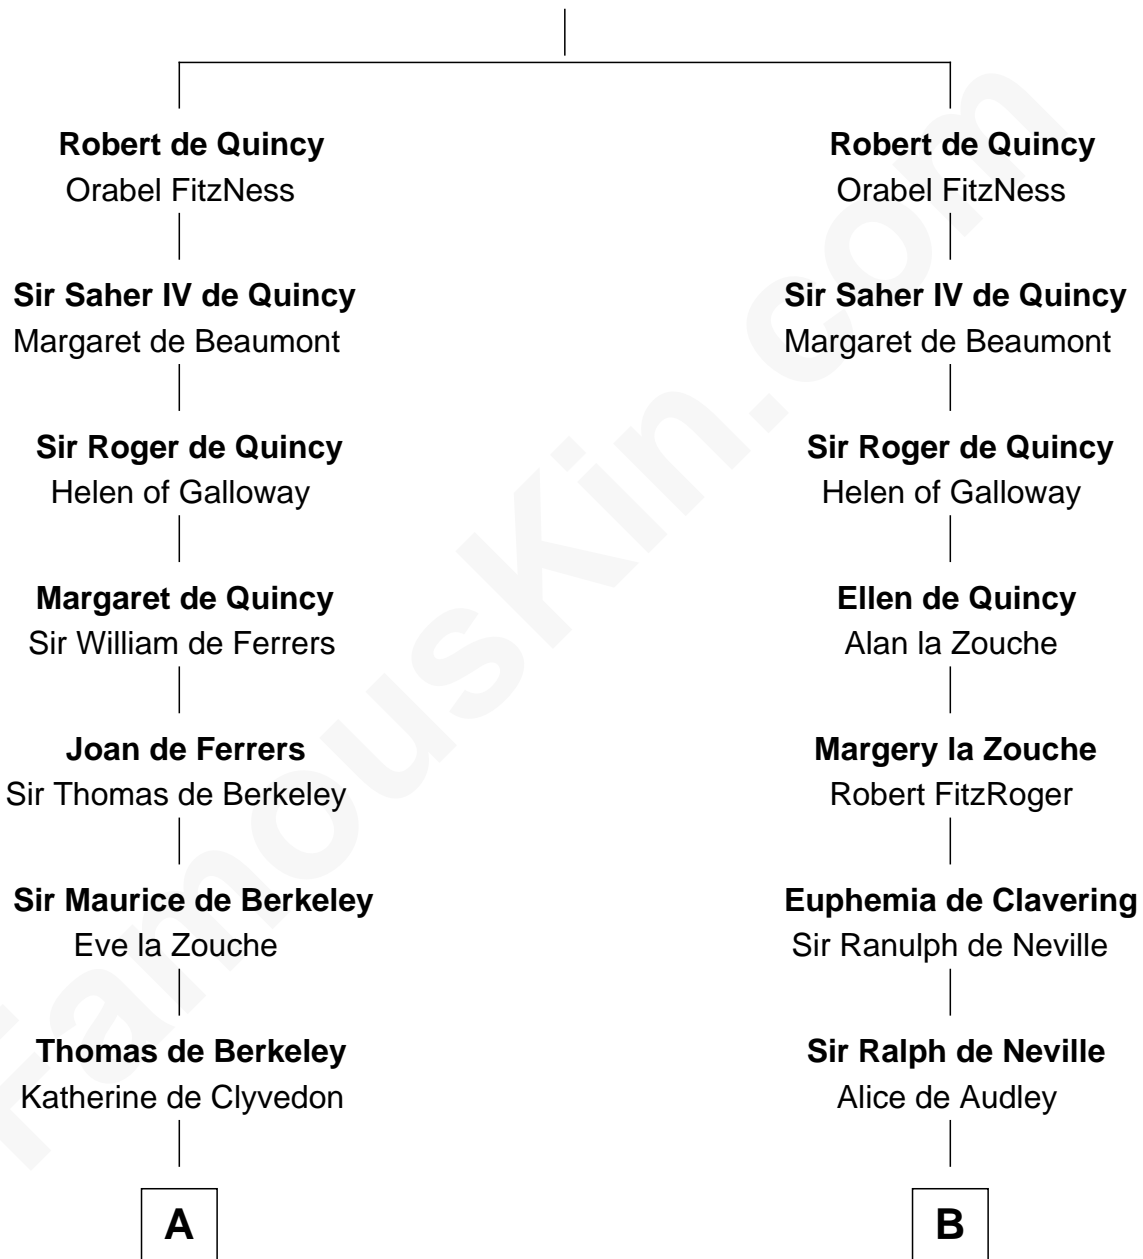

**FamousKin.com**  
**Relationship Chart of**  
**Oliver Wendell Holmes, Sr.**  
*American "Fireside" Poet*

20th cousin 1 time removed of

**James Madison**  
*4th U.S. President*

**Saher I de Quincy**  
 Maud de St. Liz

**C**

**Mercy Bradstreet**

Dr. James Oliver

**Sarah Oliver**

Jacob Wendell

**Oliver Wendell**

Mary Jackson

**Sarah Wendell**