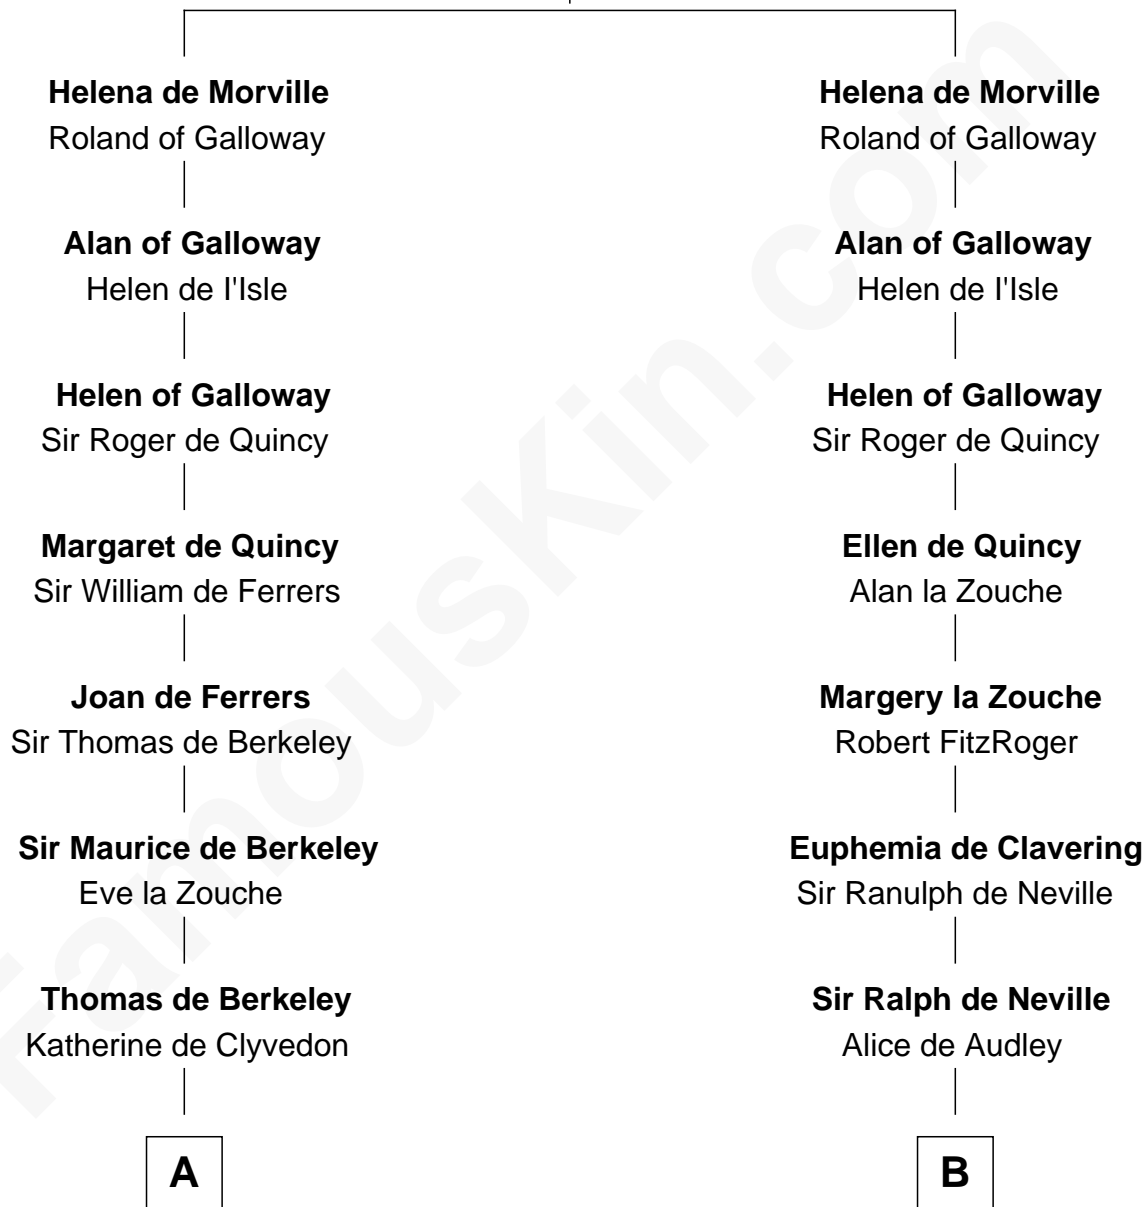

FamousKin.com
Relationship Chart of
Oliver Wendell Holmes, Sr.
American "Fireside" Poet

20th cousin 1 time removed of

James Madison
4th U.S. President

Richard de Morville
 Avice of Lancaster

C

Mercy Bradstreet