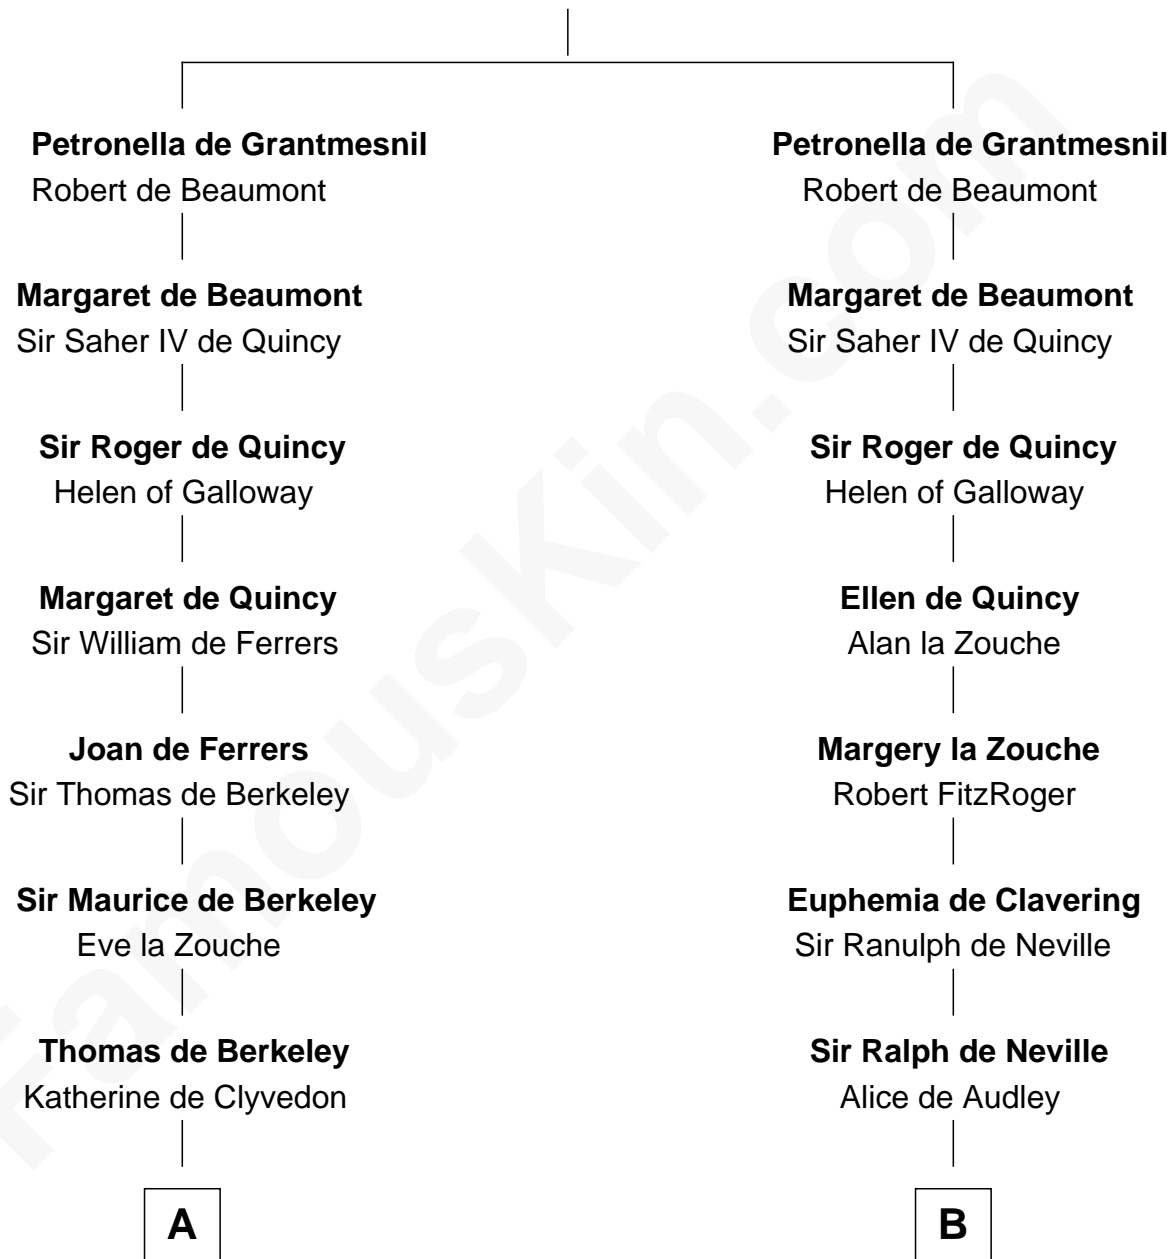

FamousKin.com
Relationship Chart of
Oliver Wendell Holmes, Sr.
American "Fireside" Poet

20th cousin 1 time removed of

James Madison
4th U.S. President

Hugh de Grantmesnil

C

Mercy Bradstreet

Dr. James Oliver

Sarah Oliver

Jacob Wendell

Oliver Wendell

Mary Jackson

Sarah Wendell

Rev. Abiel Holmes

Oliver Wendell Holmes, Sr.

American "Fireside" Poet

4th U.S. President