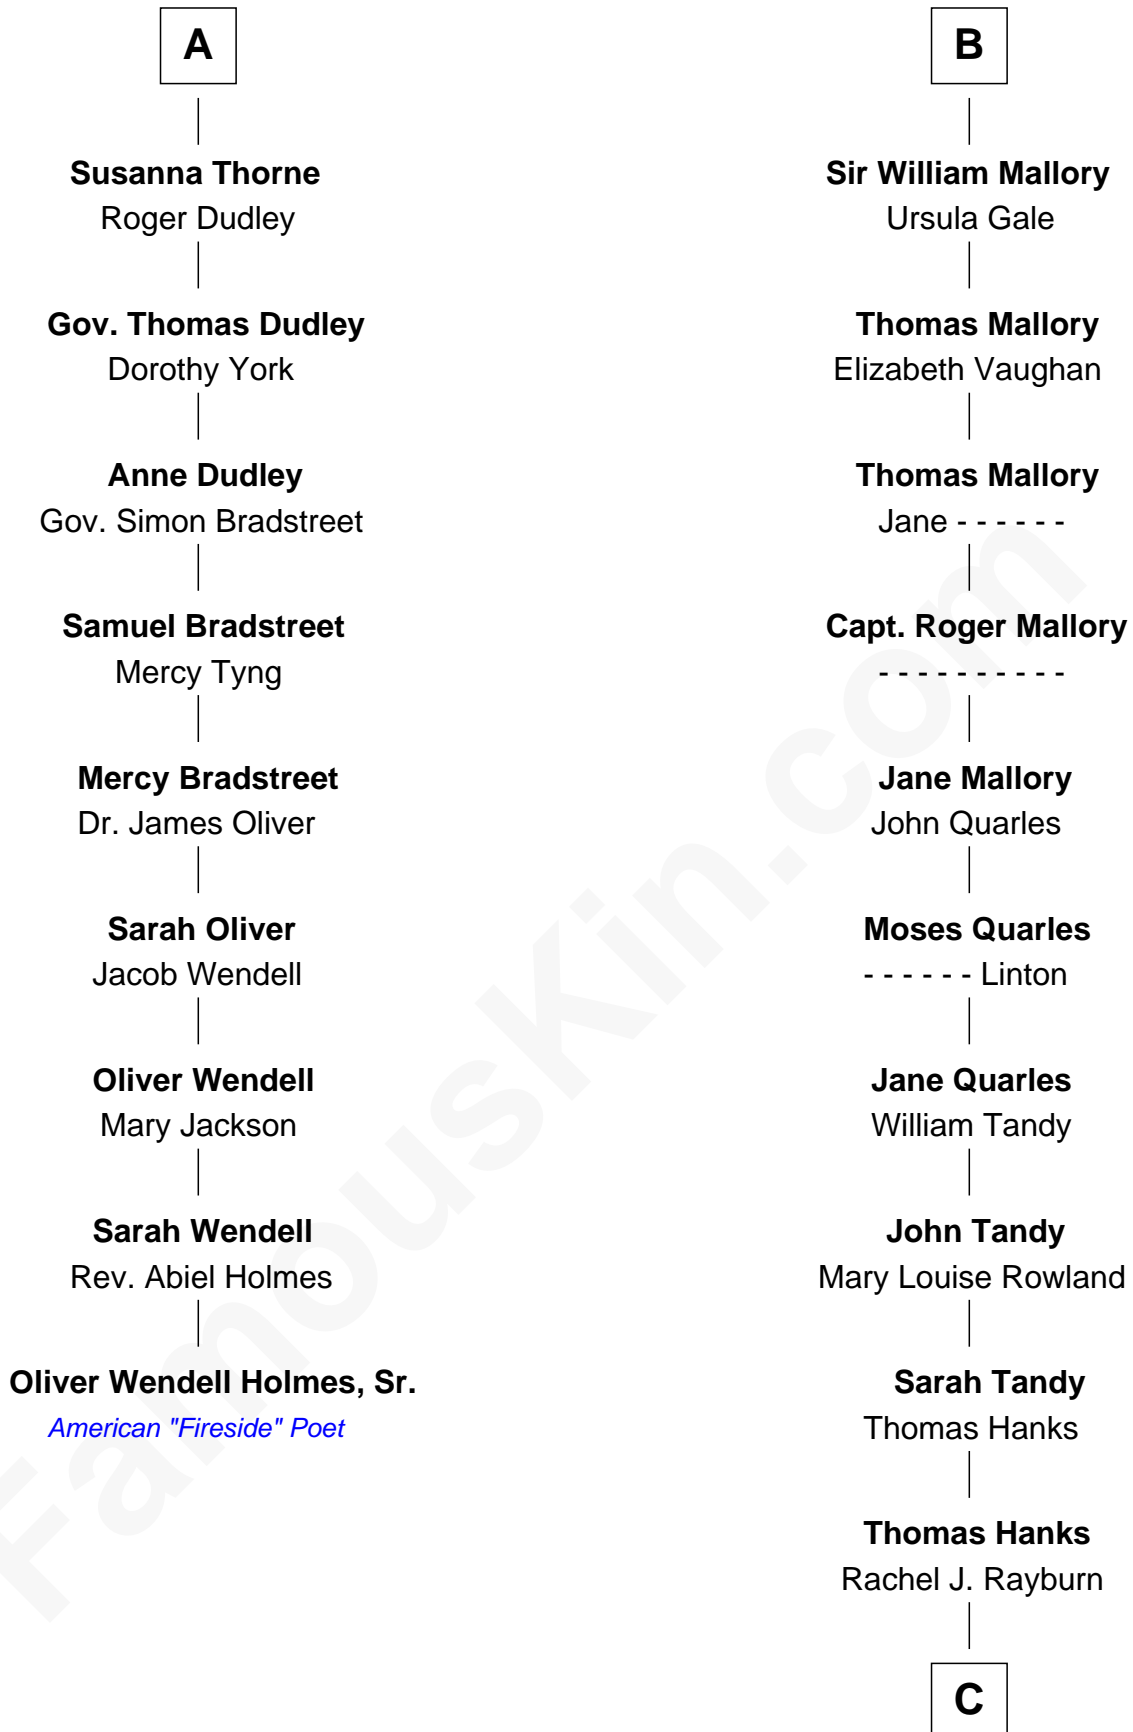

FamousKin.com
Relationship Chart of
Oliver Wendell Holmes, Sr.
American "Fireside" Poet

15th cousin 5 times removed of

Tom Hanks
Movie Actor

Sir John Grey
 Avice Marmion

C

Daniel Boone Hanks
Mary Catherine Mefford

Ernest Buel Hanks
Gladys Hilda Ball

Amos Mefford Hanks
Janet Marylyn Frager

Tom Hanks
Movie Actor

FamousKin.com