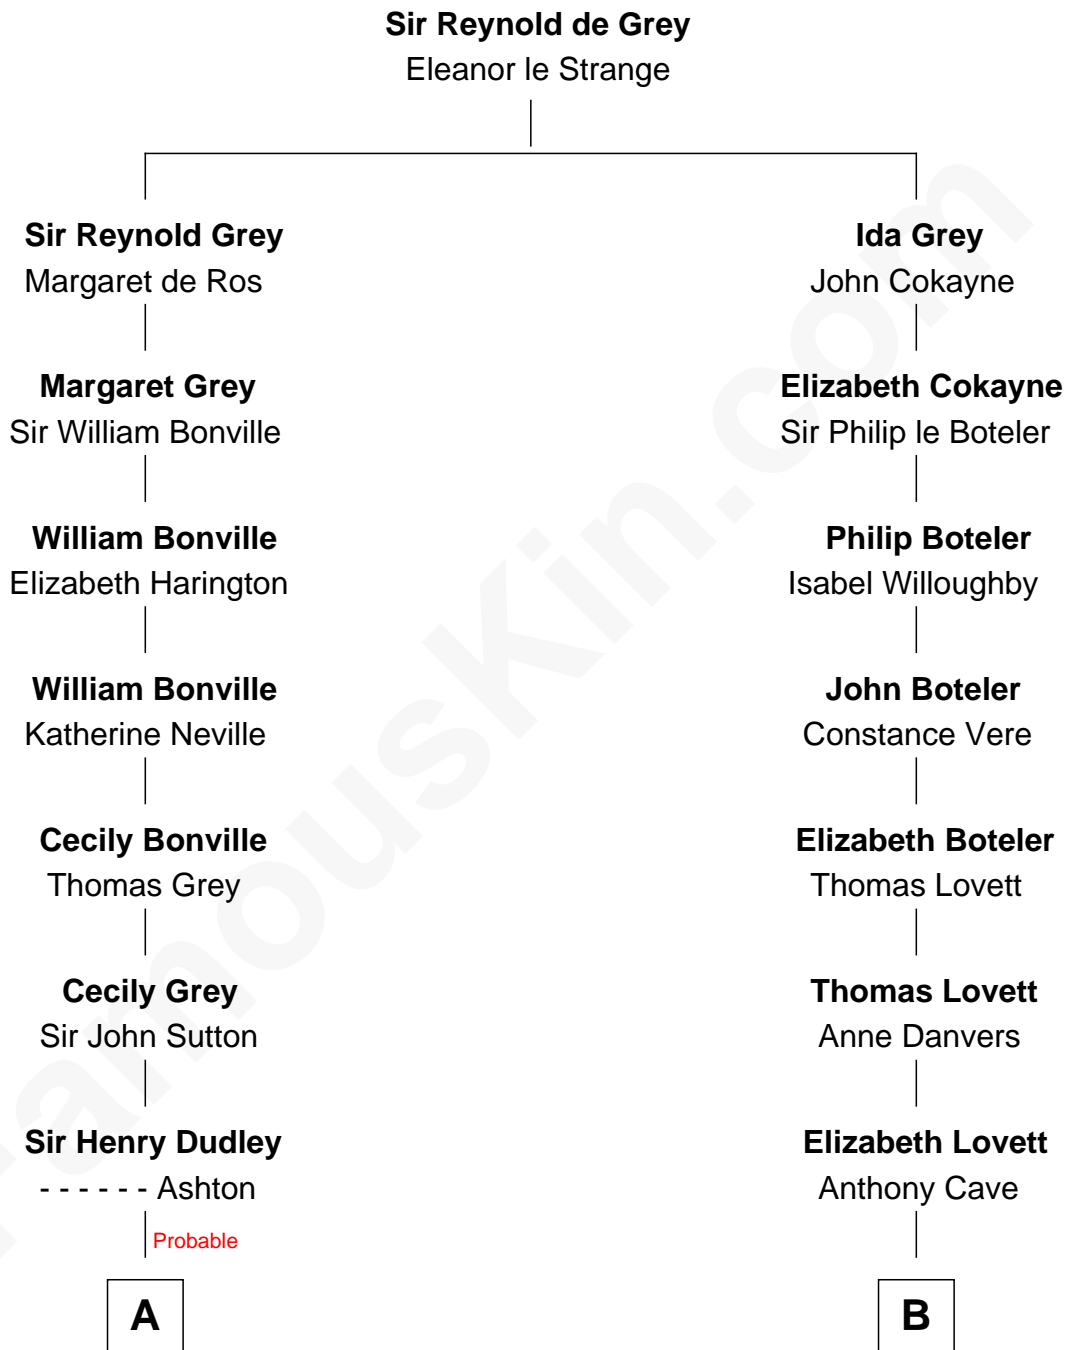

FamousKin.com
Relationship Chart of
Oliver Wendell Holmes, Sr.
American "Fireside" Poet

15th cousin 5 times removed of

Tuesday Weld

TV and Movie Actress

C

Eloise Rodman
Stephen Minot Weld

Edward Motley Weld
Sarah Lothrop King

Lothrop Motley Weld
Yosene Balfour Ker

Tuesday Weld
TV and Movie Actress

FamousKin.com