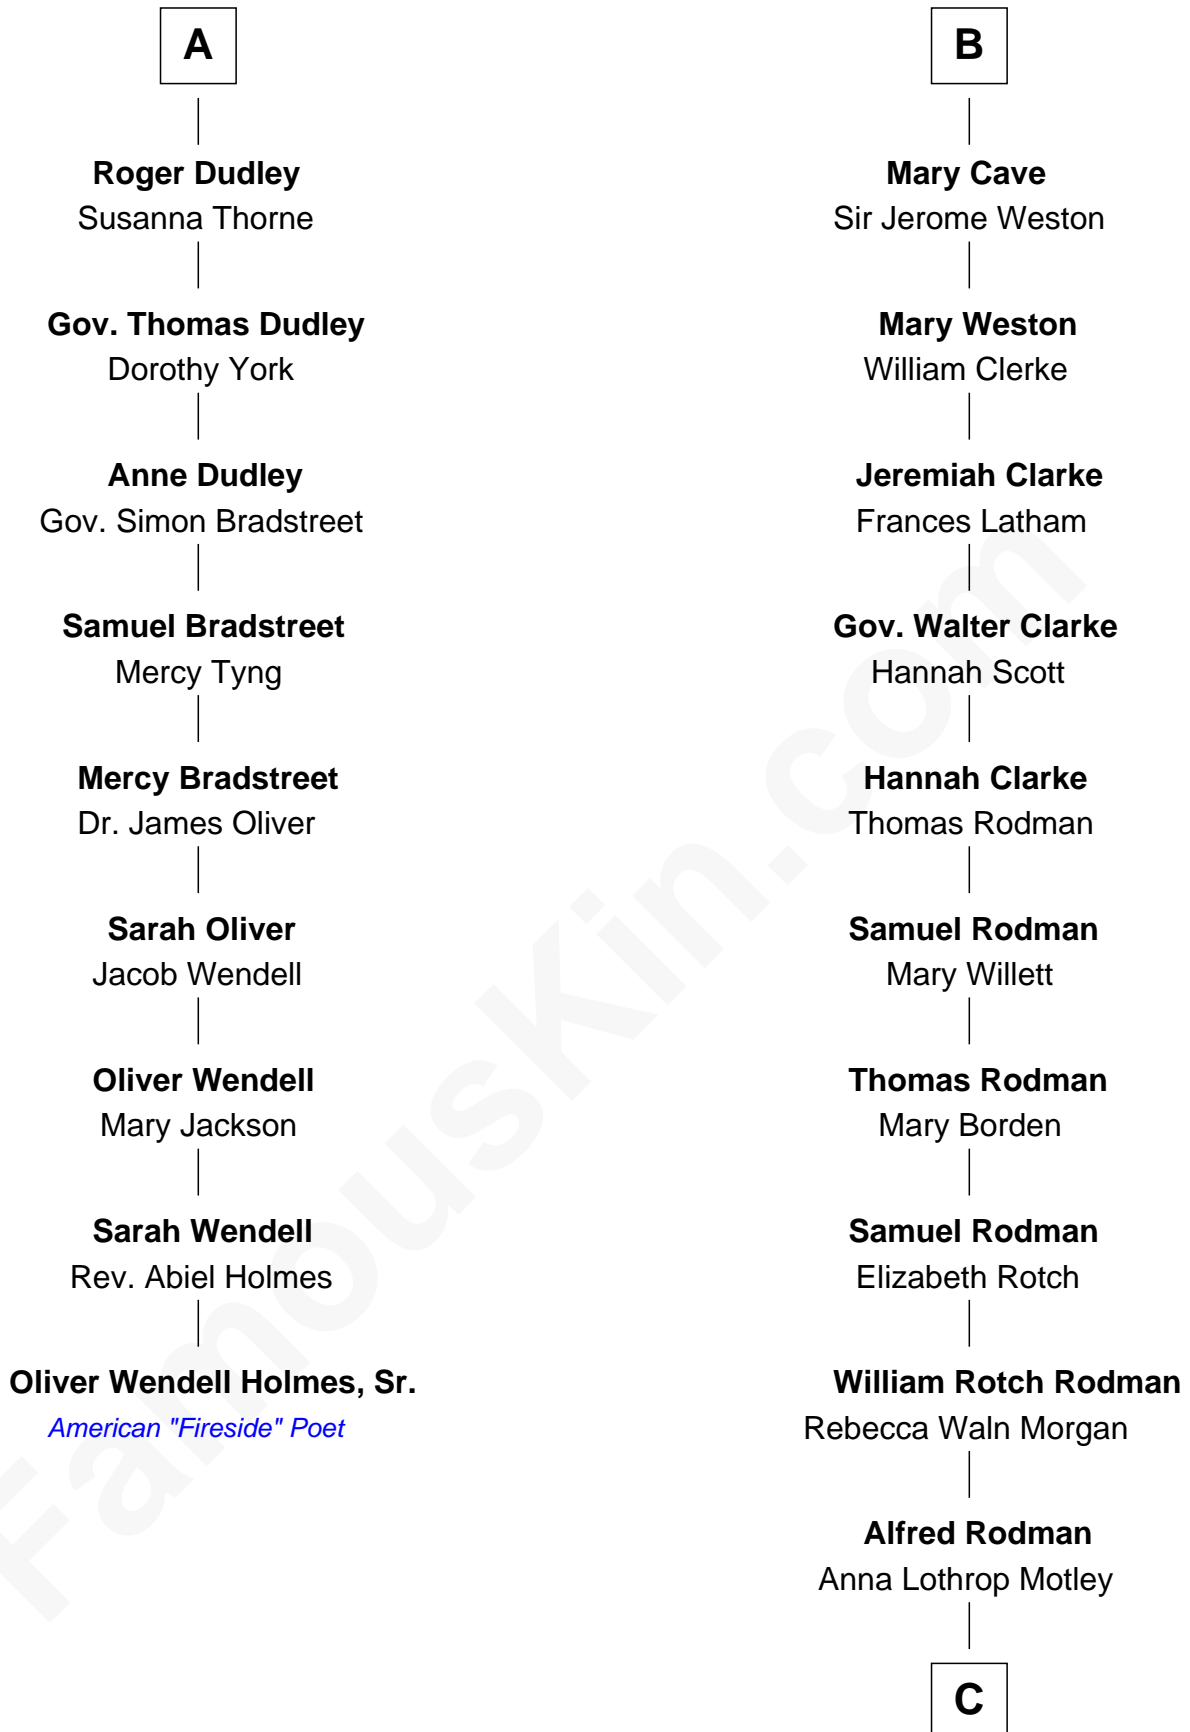

FamousKin.com
Relationship Chart of
Oliver Wendell Holmes, Sr.
American "Fireside" Poet

15th cousin 5 times removed of

Tuesday Weld

TV and Movie Actress

C

Eloise Rodman
Stephen Minot Weld

Edward Motley Weld
Sarah Lothrop King

Lothrop Motley Weld
Yosene Balfour Ker

Tuesday Weld
TV and Movie Actress

FamousKin.com