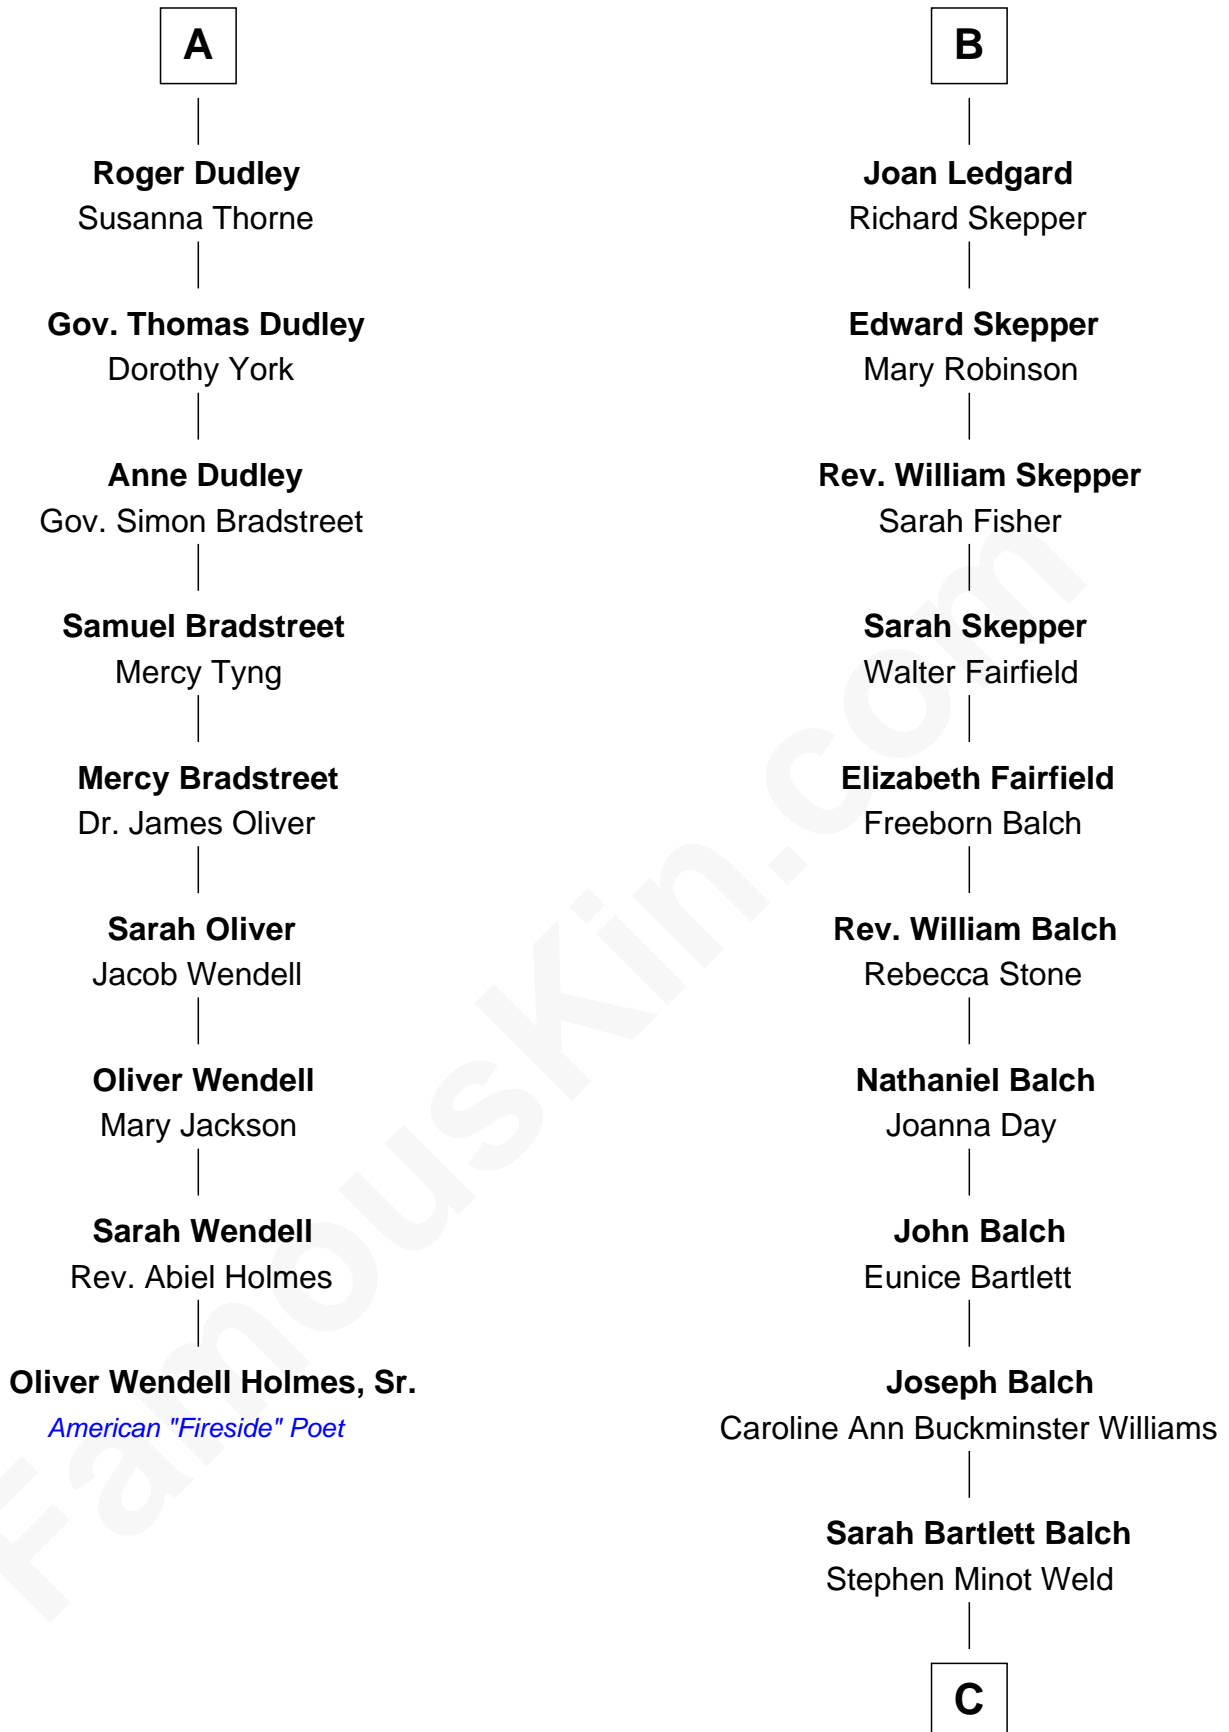

FamousKin.com
Relationship Chart of
Oliver Wendell Holmes, Sr.
American "Fireside" Poet

15th cousin 5 times removed of

Tuesday Weld
TV and Movie Actress

Sir Ralph de Neville
 Alice de Audley

C

Stephen Minot Weld

Eloise Rodman

Edward Motley Weld

Sarah Lothrop King

Lothrop Motley Weld

Yosene Balfour Ker

Tuesday Weld

TV and Movie Actress