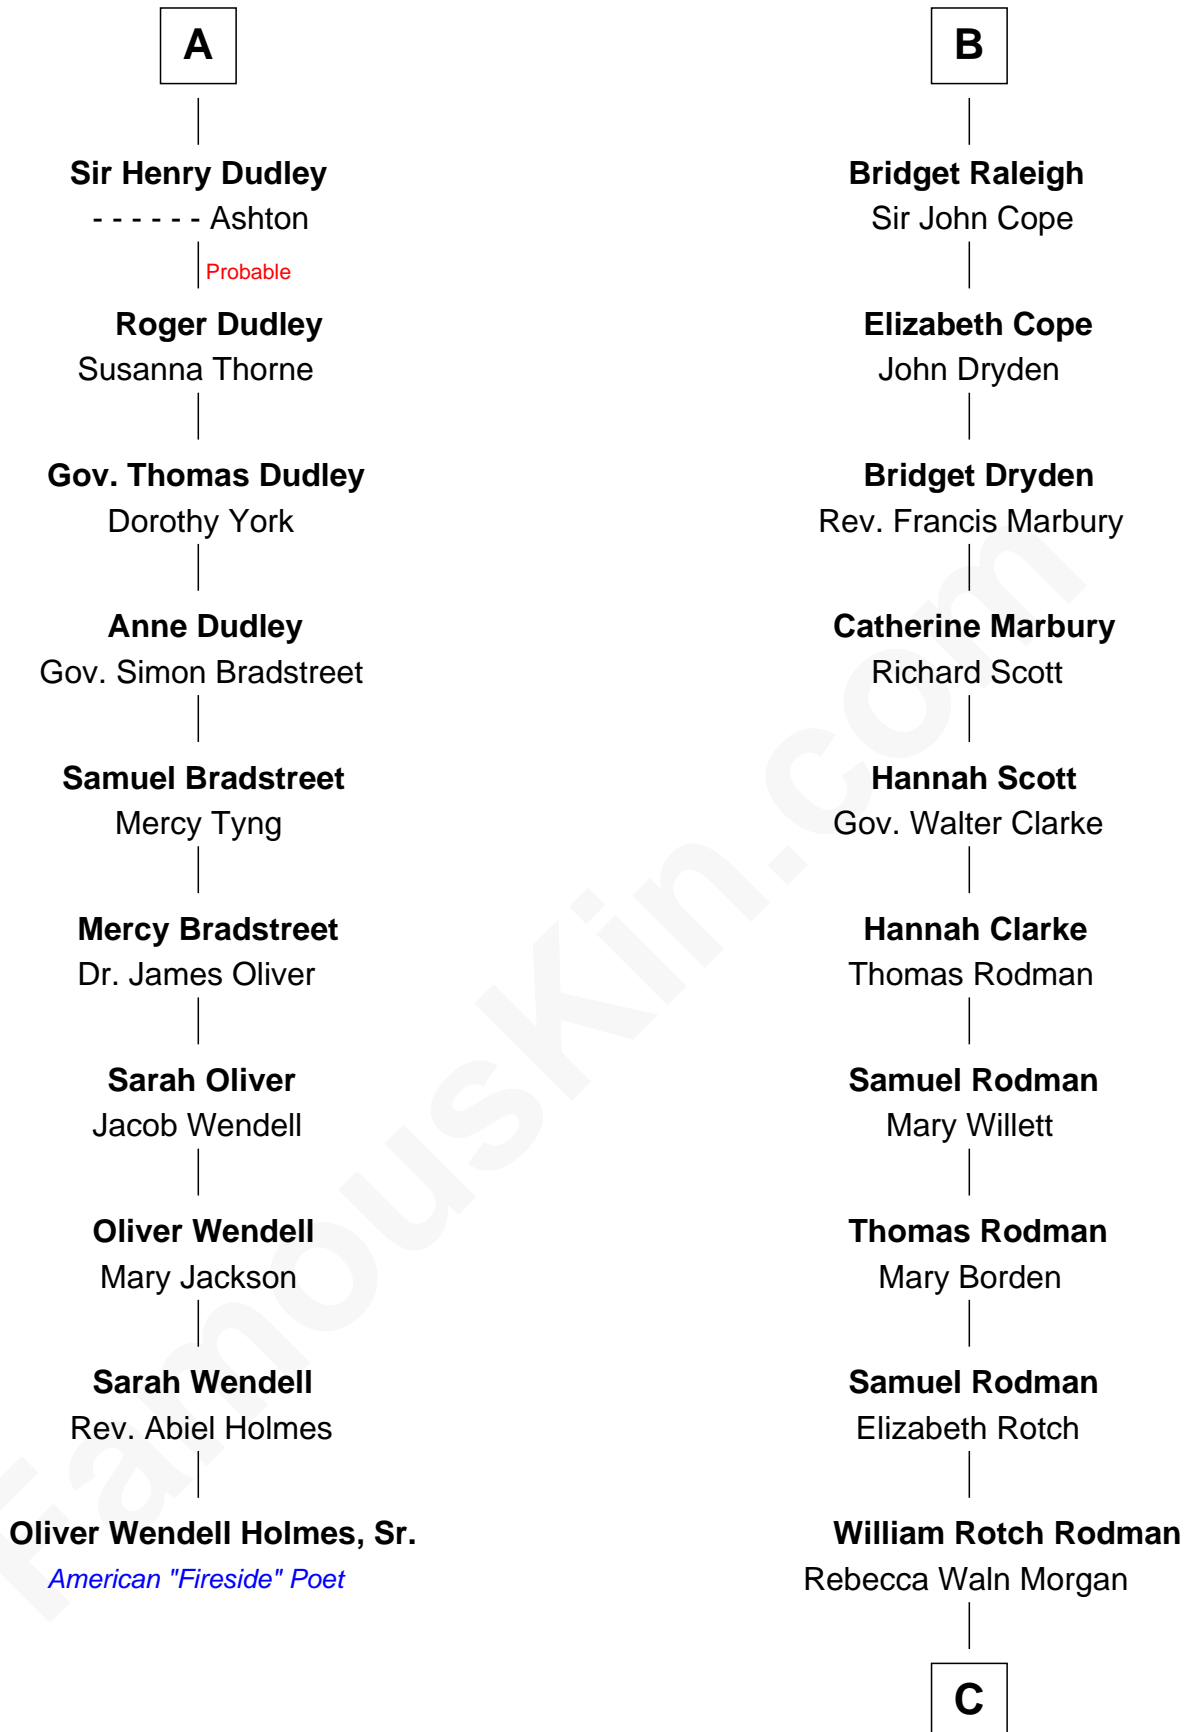

FamousKin.com
Relationship Chart of
Oliver Wendell Holmes, Sr.
American "Fireside" Poet

16th cousin 5 times removed of

Tuesday Weld
TV and Movie Actress

C

—
Alfred Rodman

Anna Lothrop Motley

—
Eloise Rodman

Stephen Minot Weld

—
Edward Motley Weld

Sarah Lothrop King

—
Lothrop Motley Weld

Yosene Balfour Ker

—
Tuesday Weld

TV and Movie Actress