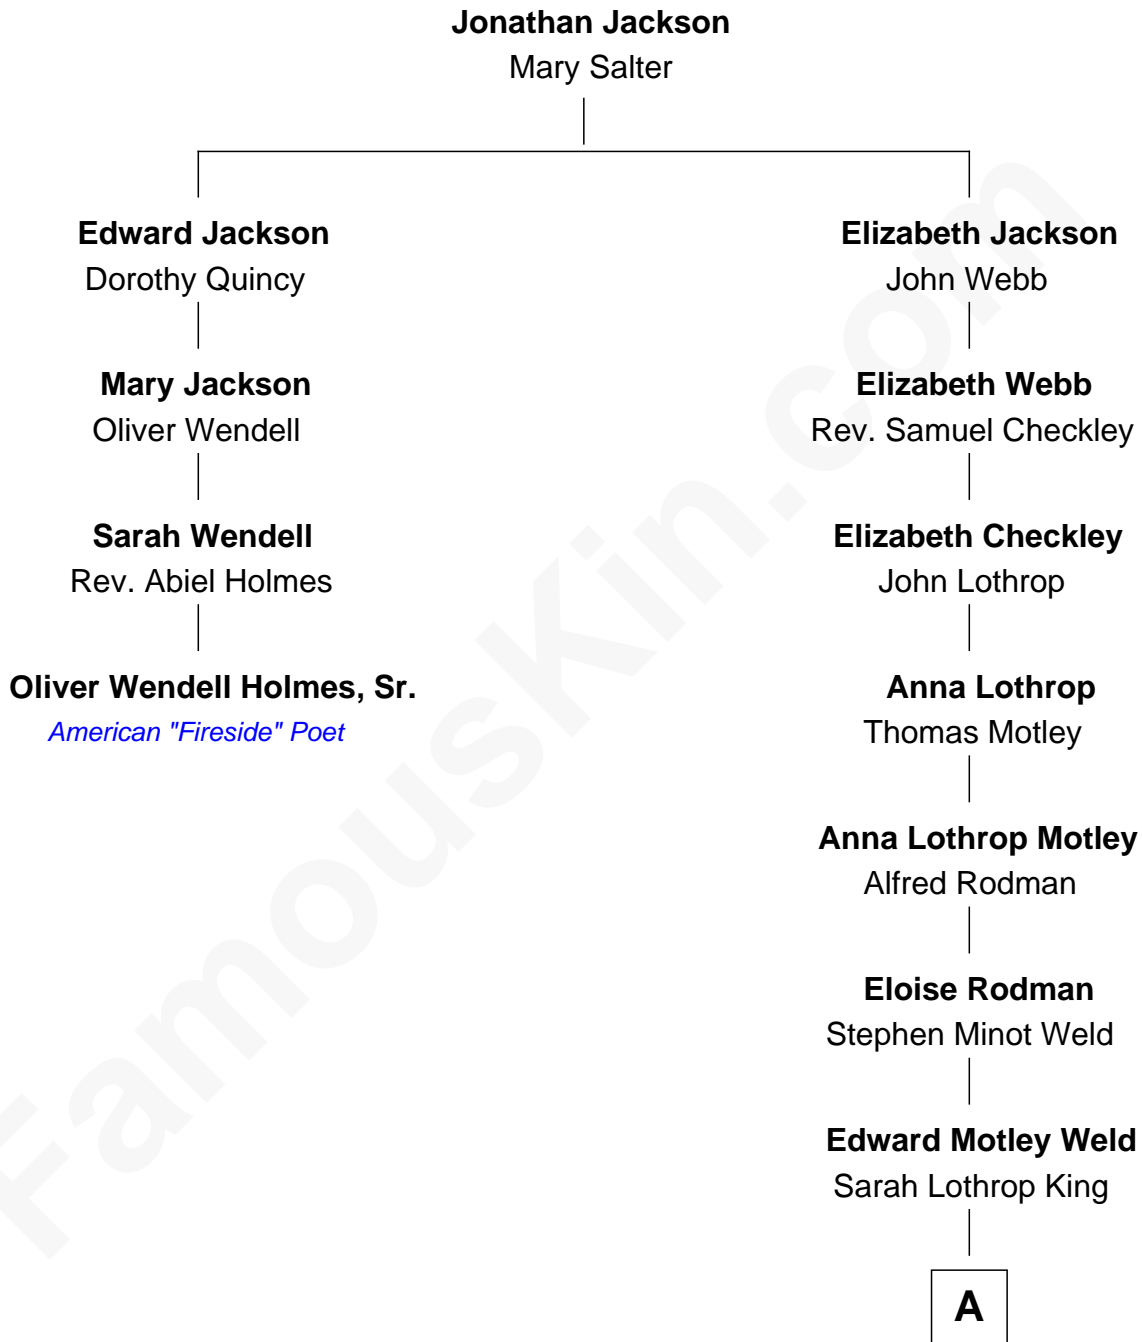

FamousKin.com
Relationship Chart of
Oliver Wendell Holmes, Sr.
American "Fireside" Poet

3rd cousin 5 times removed of

Tuesday Weld
TV and Movie Actress

A

Lothrop Motley Weld

Yosene Balfour Ker

Tuesday Weld

TV and Movie Actress

FamousKin.com