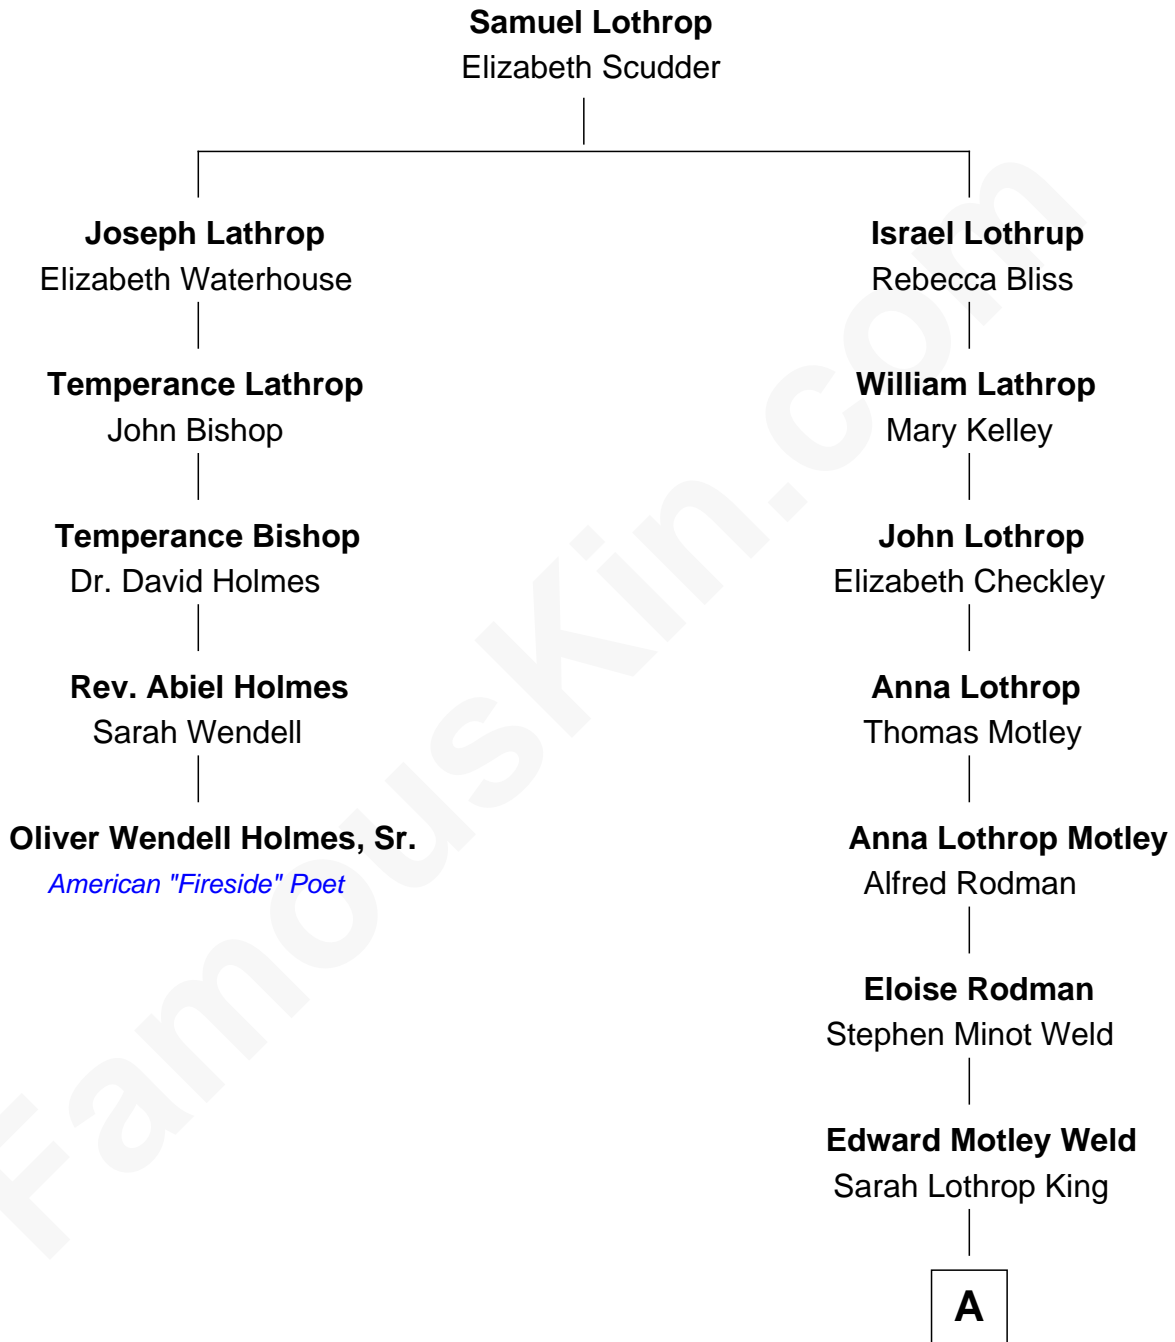

FamousKin.com
Relationship Chart of
Oliver Wendell Holmes, Sr.
American "Fireside" Poet

4th cousin 4 times removed of

Tuesday Weld
TV and Movie Actress

A

Lothrop Motley Weld

Yosene Balfour Ker

Tuesday Weld

TV and Movie Actress

FamousKin.com