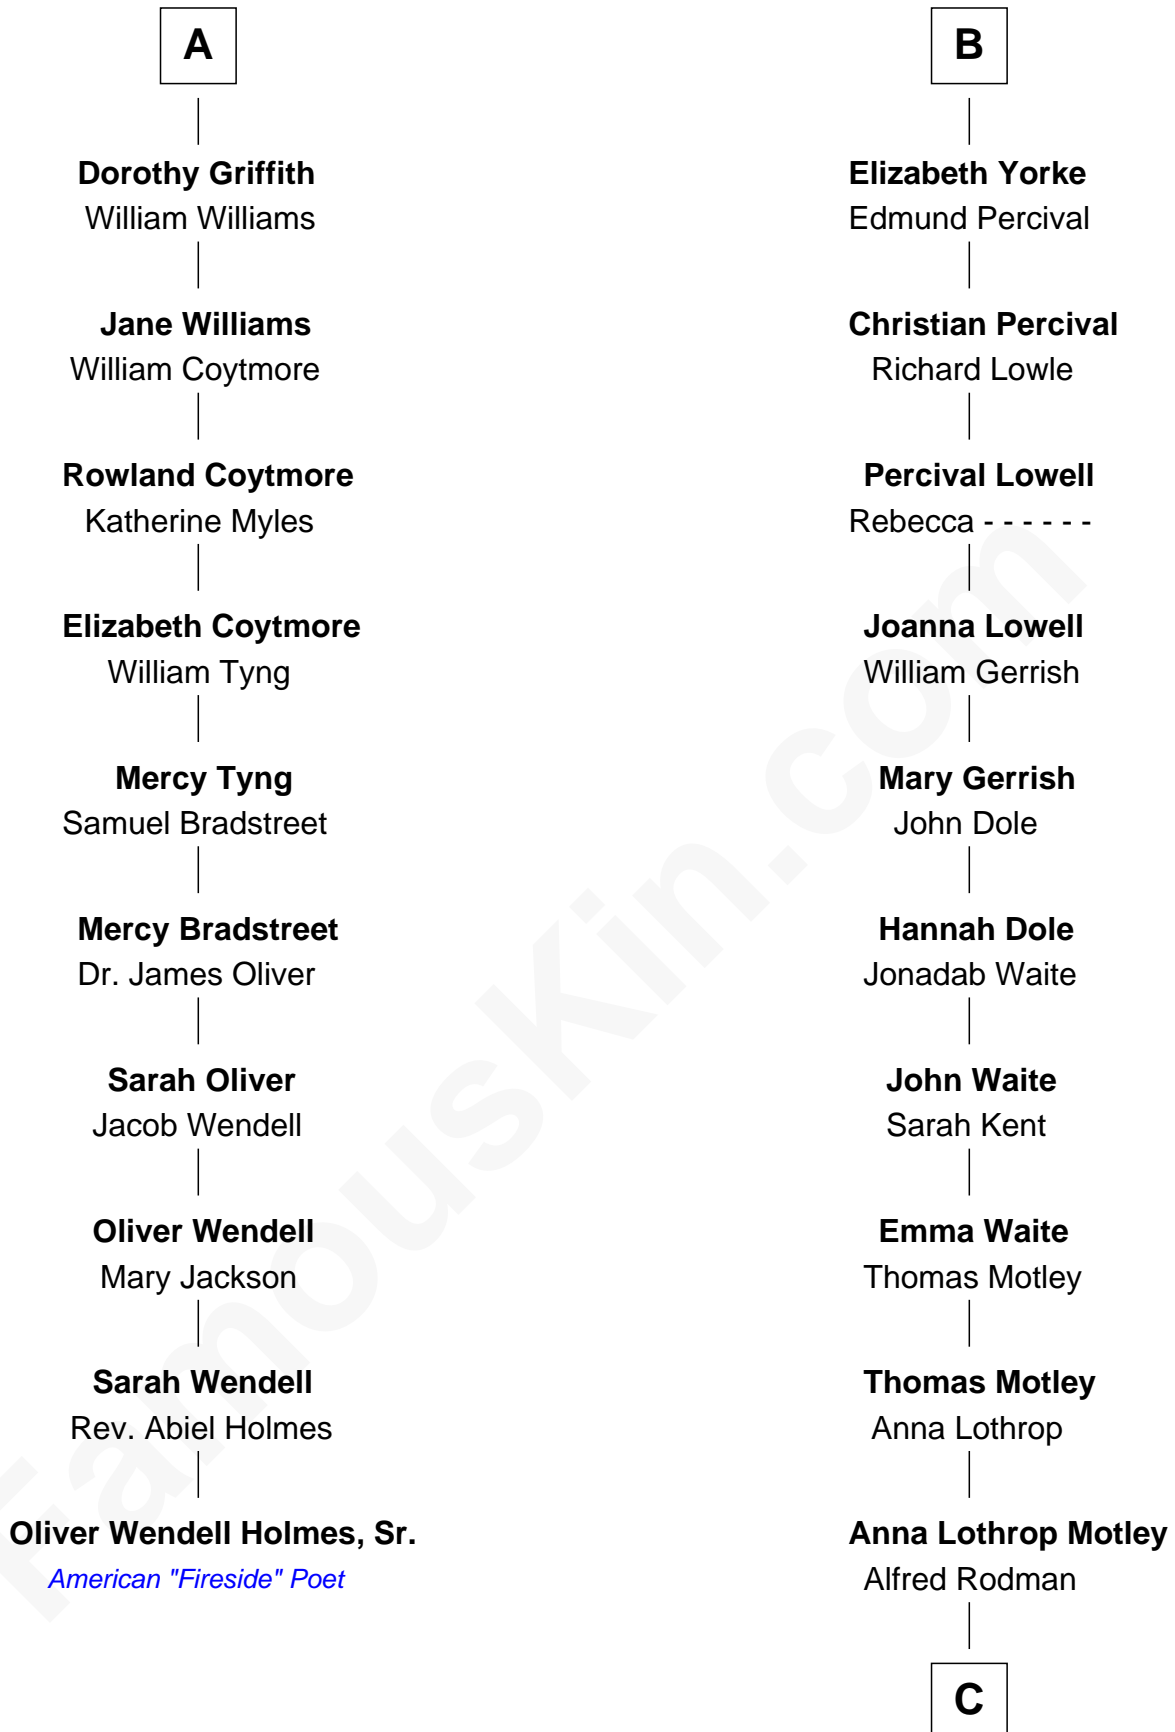

FamousKin.com
Relationship Chart of
Oliver Wendell Holmes, Sr.
American "Fireside" Poet

16th cousin 4 times removed of

Tuesday Weld

TV and Movie Actress

Humphrey de Bohun

Elizabeth Plantagenet

Sir William de Bohun
Elizabeth de Badlesmere

Elizabeth de Bohun
Sir Richard Fitzalan

Elizabeth Fitzalan
Sir Robert Goushill

Joan Goushill
Sir Thomas Stanley

Margaret Stanley
Sir William Troutbeck

Joan Troutbeck
Sir William Griffith

Sir William Griffith
Jane Stradling

A

Margaret de Bohun
Sir Hugh de Courtnay

Elizabeth de Courtnay
Sir Andrew Luttrell

Sir Hugh Luttrell
Catherine de Beaumont

Sir John Luttrell
Margaret Touchet

Sir James Luttrell
Elizabeth Courtnay

Sir Hugh Luttrell
Margaret Hill

Eleanor Luttrell
Roger Yorke

B

C

Eloise Rodman
Stephen Minot Weld

Edward Motley Weld
Sarah Lothrop King

Lothrop Motley Weld
Yosene Balfour Ker

Tuesday Weld
TV and Movie Actress

FamousKin.com