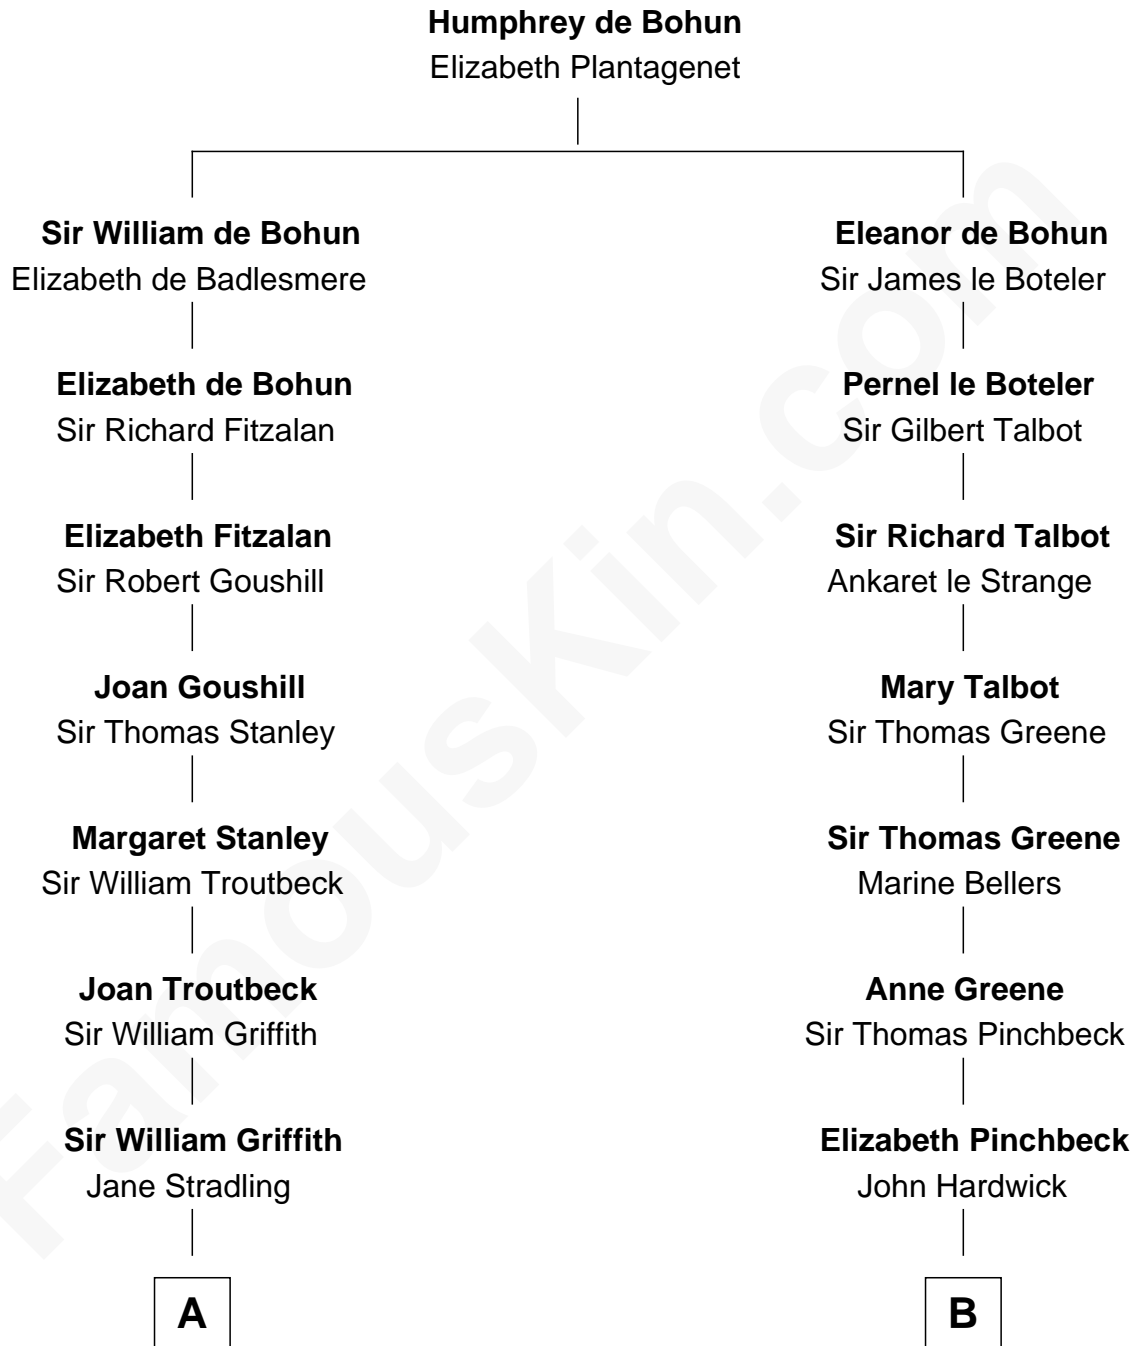

**FamousKin.com**  
**Relationship Chart of**  
**Oliver Wendell Holmes, Sr.**  
*American "Fireside" Poet*

15th cousin 1 time removed of

**Charles Carroll**  
*Signer of the Declaration of Independence*

**A**

**Dorothy Griffith**  
William Williams

**Jane Williams**  
William Coytmore

**Rowland Coytmore**  
Katherine Myles

**Elizabeth Coytmore**  
William Tyng

**Mercy Tyng**  
Samuel Bradstreet

**Mercy Bradstreet**  
Dr. James Oliver