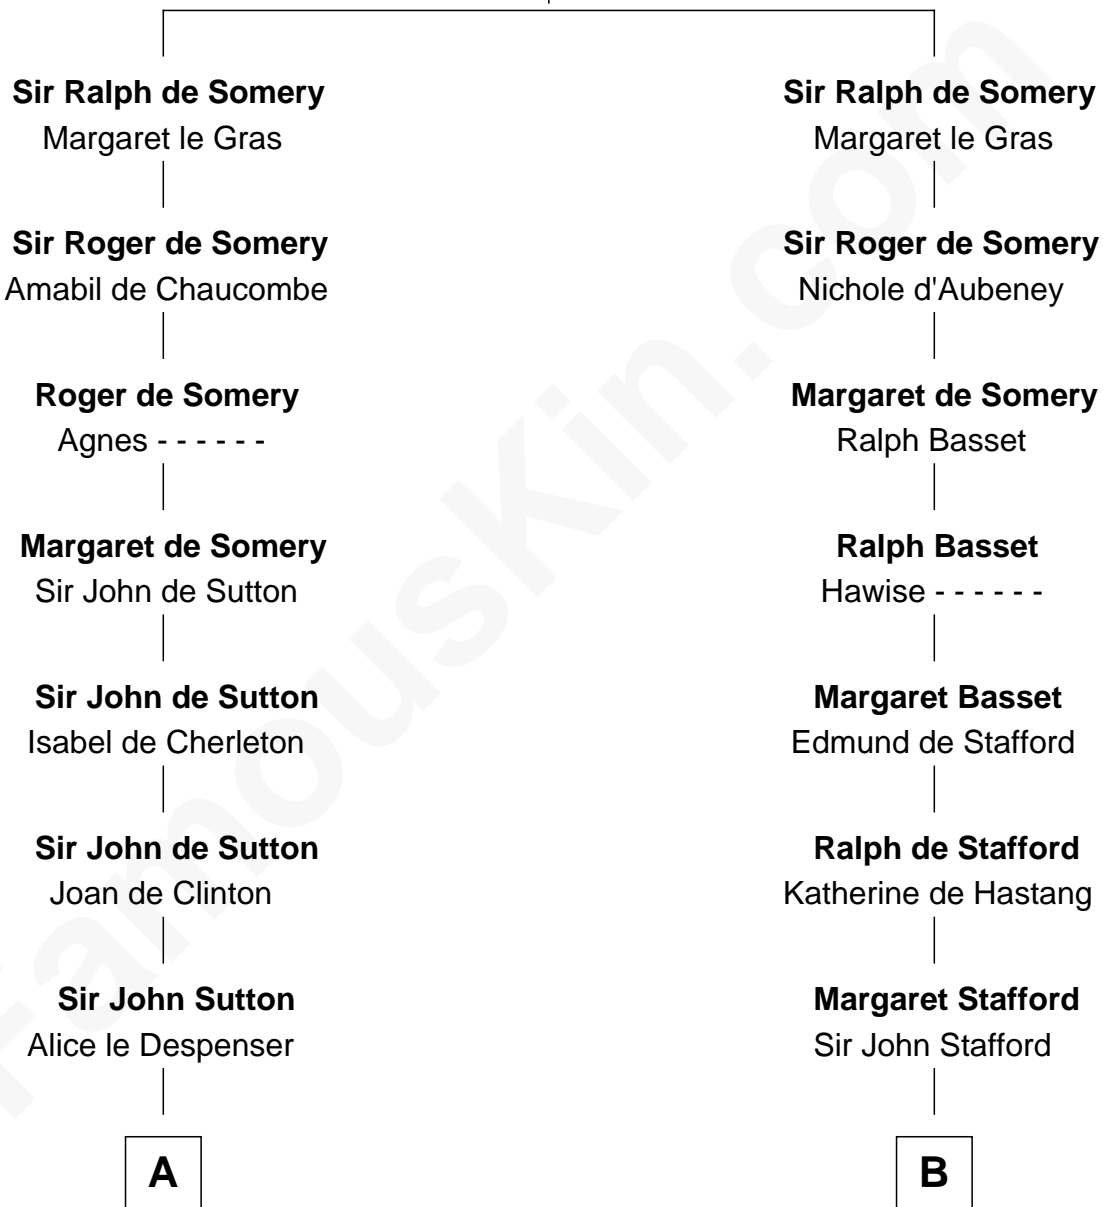

FamousKin.com
Relationship Chart of
Oliver Wendell Holmes, Sr.
American "Fireside" Poet

20th cousin 1 time removed of

John Carroll

Founder of Georgetown University

John de Somery

Hawise Paynell

C

Mercy Bradstreet