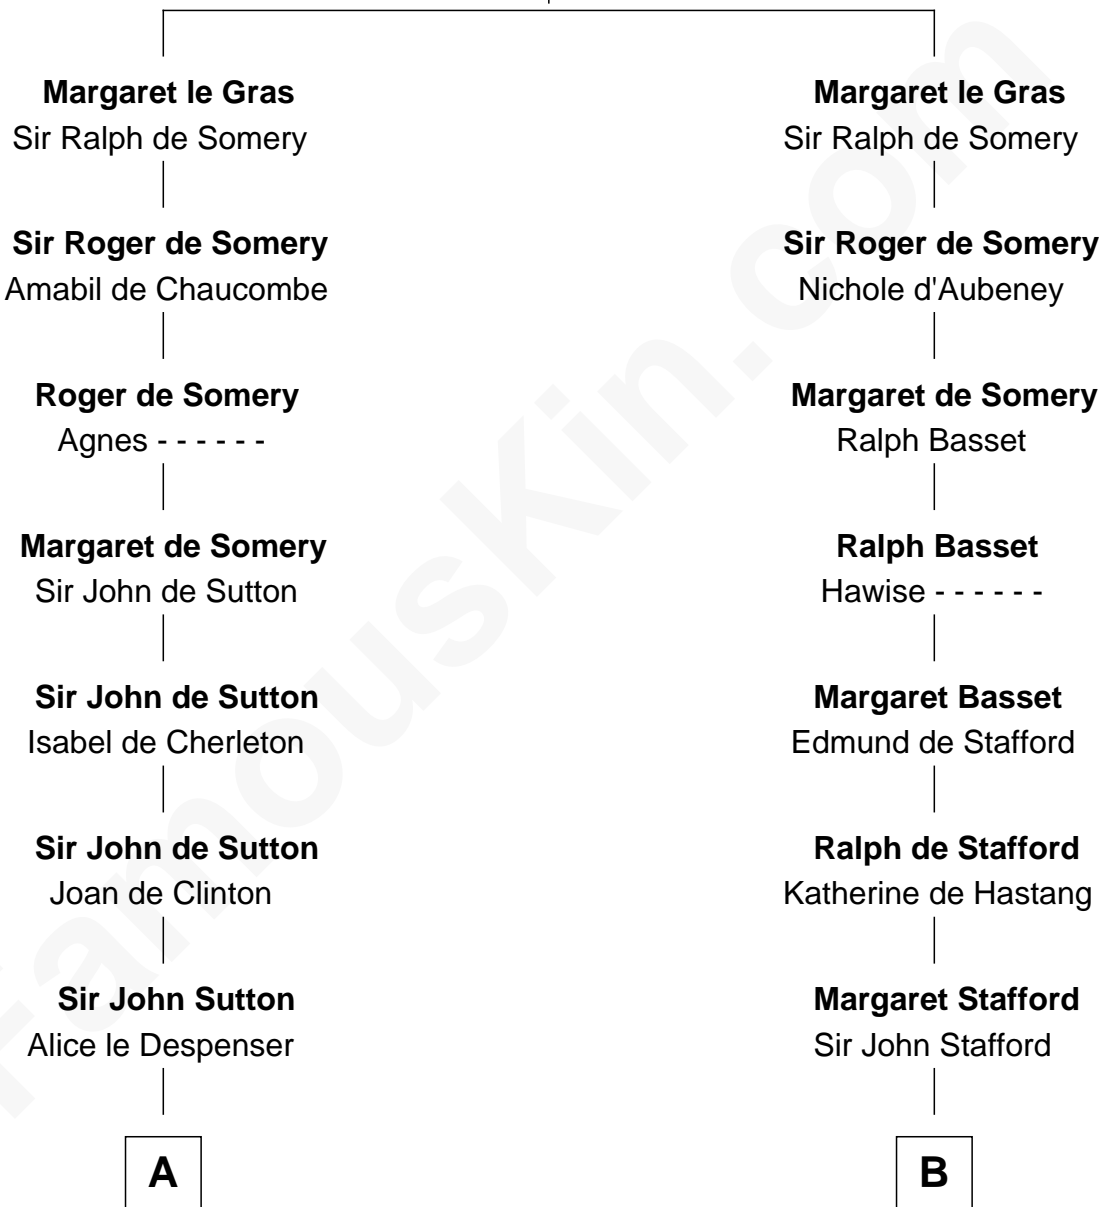

FamousKin.com
Relationship Chart of
Oliver Wendell Holmes, Sr.
American "Fireside" Poet

20th cousin 1 time removed of

John Carroll

Founder of Georgetown University

William le Gras

----- FitzGilbert

C

Mercy Bradstreet

Dr. James Oliver

Sarah Oliver

Jacob Wendell

Oliver Wendell

Mary Jackson

Sarah Wendell

Rev. Abiel Holmes

Oliver Wendell Holmes, Sr.

American "Fireside" Poet

D

Elizabeth Sewall

William Digges

Anne Digges

Henry Darnall

Eleanor Darnall

Daniel Carroll