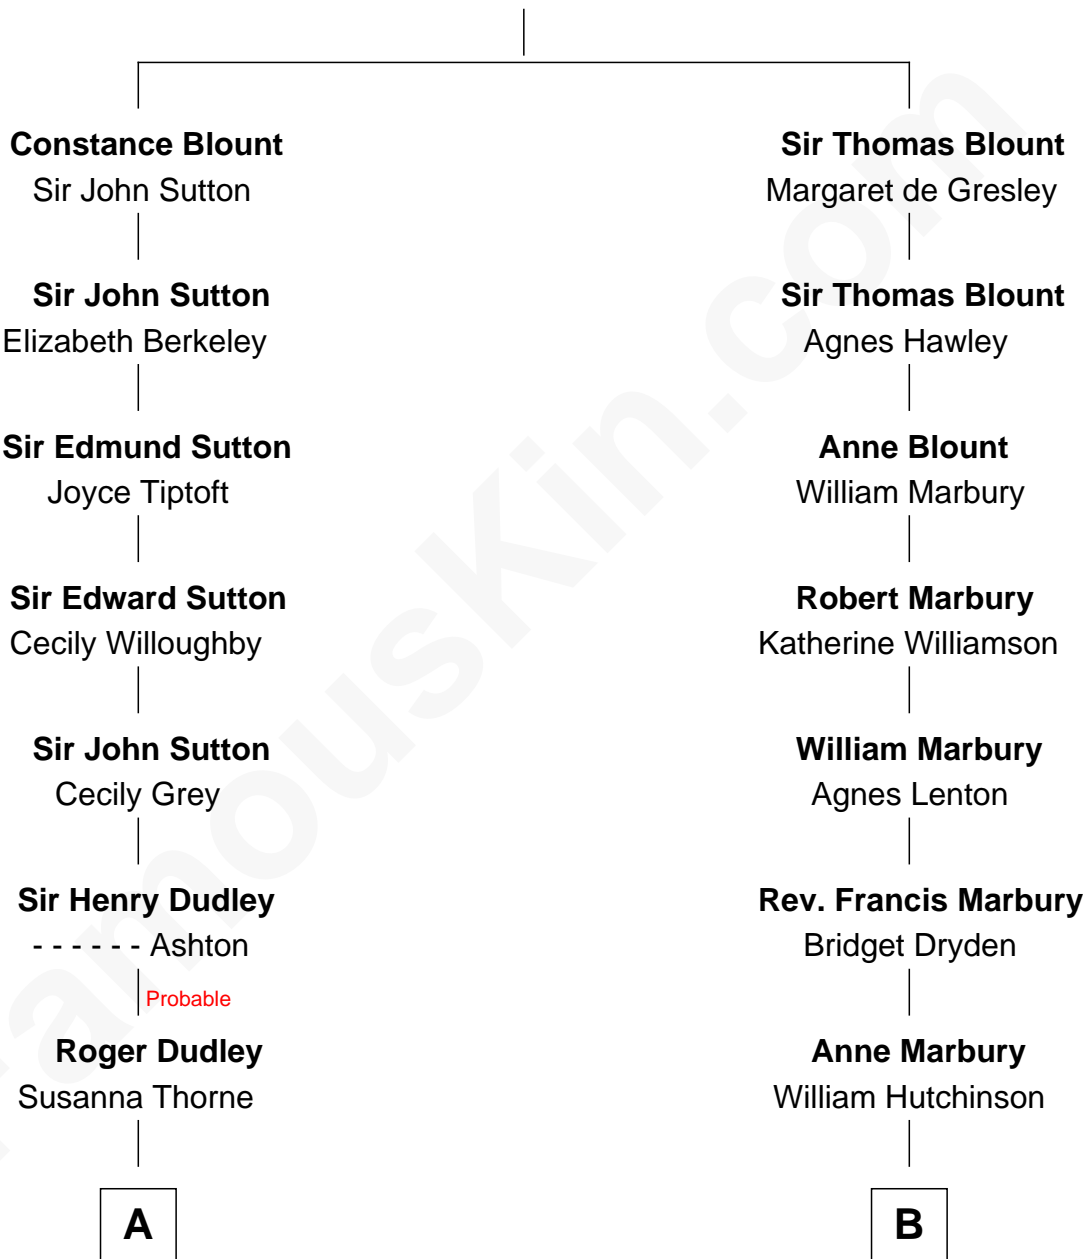

FamousKin.com
Relationship Chart of
Oliver Wendell Holmes, Sr.
American "Fireside" Poet

14th cousin 5 times removed of

Treat Williams
TV & Movie Actor

Sir Walter Blount
 Sancha de Ayala

C

Treat Payne Andrew

Eleanor Barnum

Marian Andrew

Richard Norman Williams

Treat Williams

TV & Movie Actor

FamousKin.com