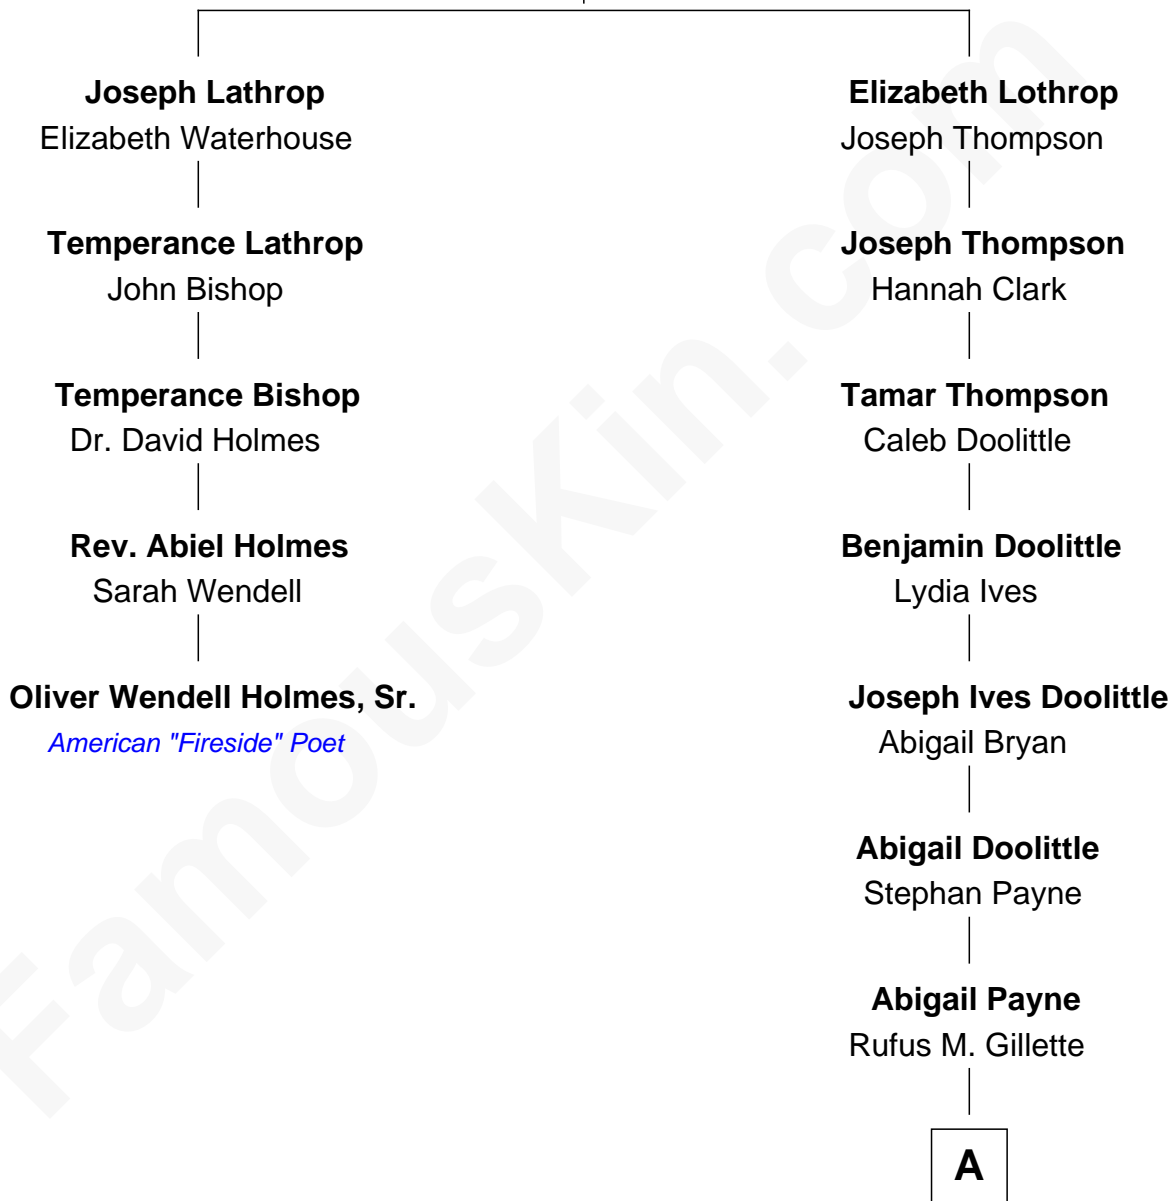

FamousKin.com
Relationship Chart of
Oliver Wendell Holmes, Sr.
American "Fireside" Poet

4th cousin 6 times removed of

Treat Williams
TV & Movie Actor

Samuel Lothrop
 Elizabeth Scudder

A

—
Mary Abigail Gillette
George Willey Andrew

—
Treat Payne Andrew
Eleanor Barnum

—
Marian Andrew
Richard Norman Williams

—
Treat Williams
TV & Movie Actor