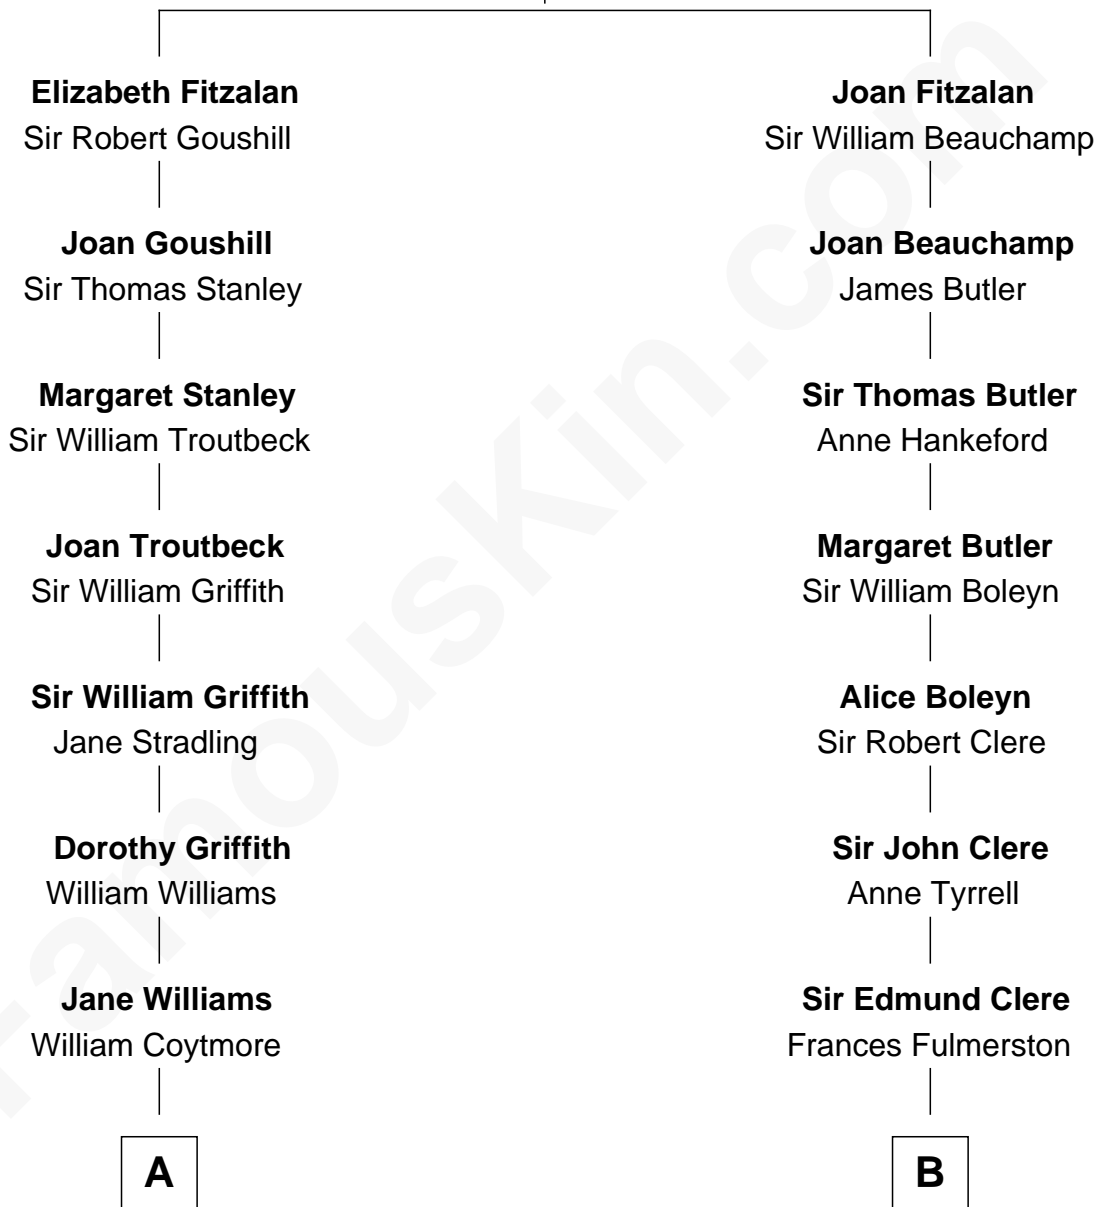

FamousKin.com
Relationship Chart of
Oliver Wendell Holmes, Sr.
American "Fireside" Poet

14th cousin 6 times removed of

Treat Williams
TV & Movie Actor

Sir Richard Fitzalan
 Elizabeth de Bohun

C

Mary Abigail Gillette
George Willey Andrew