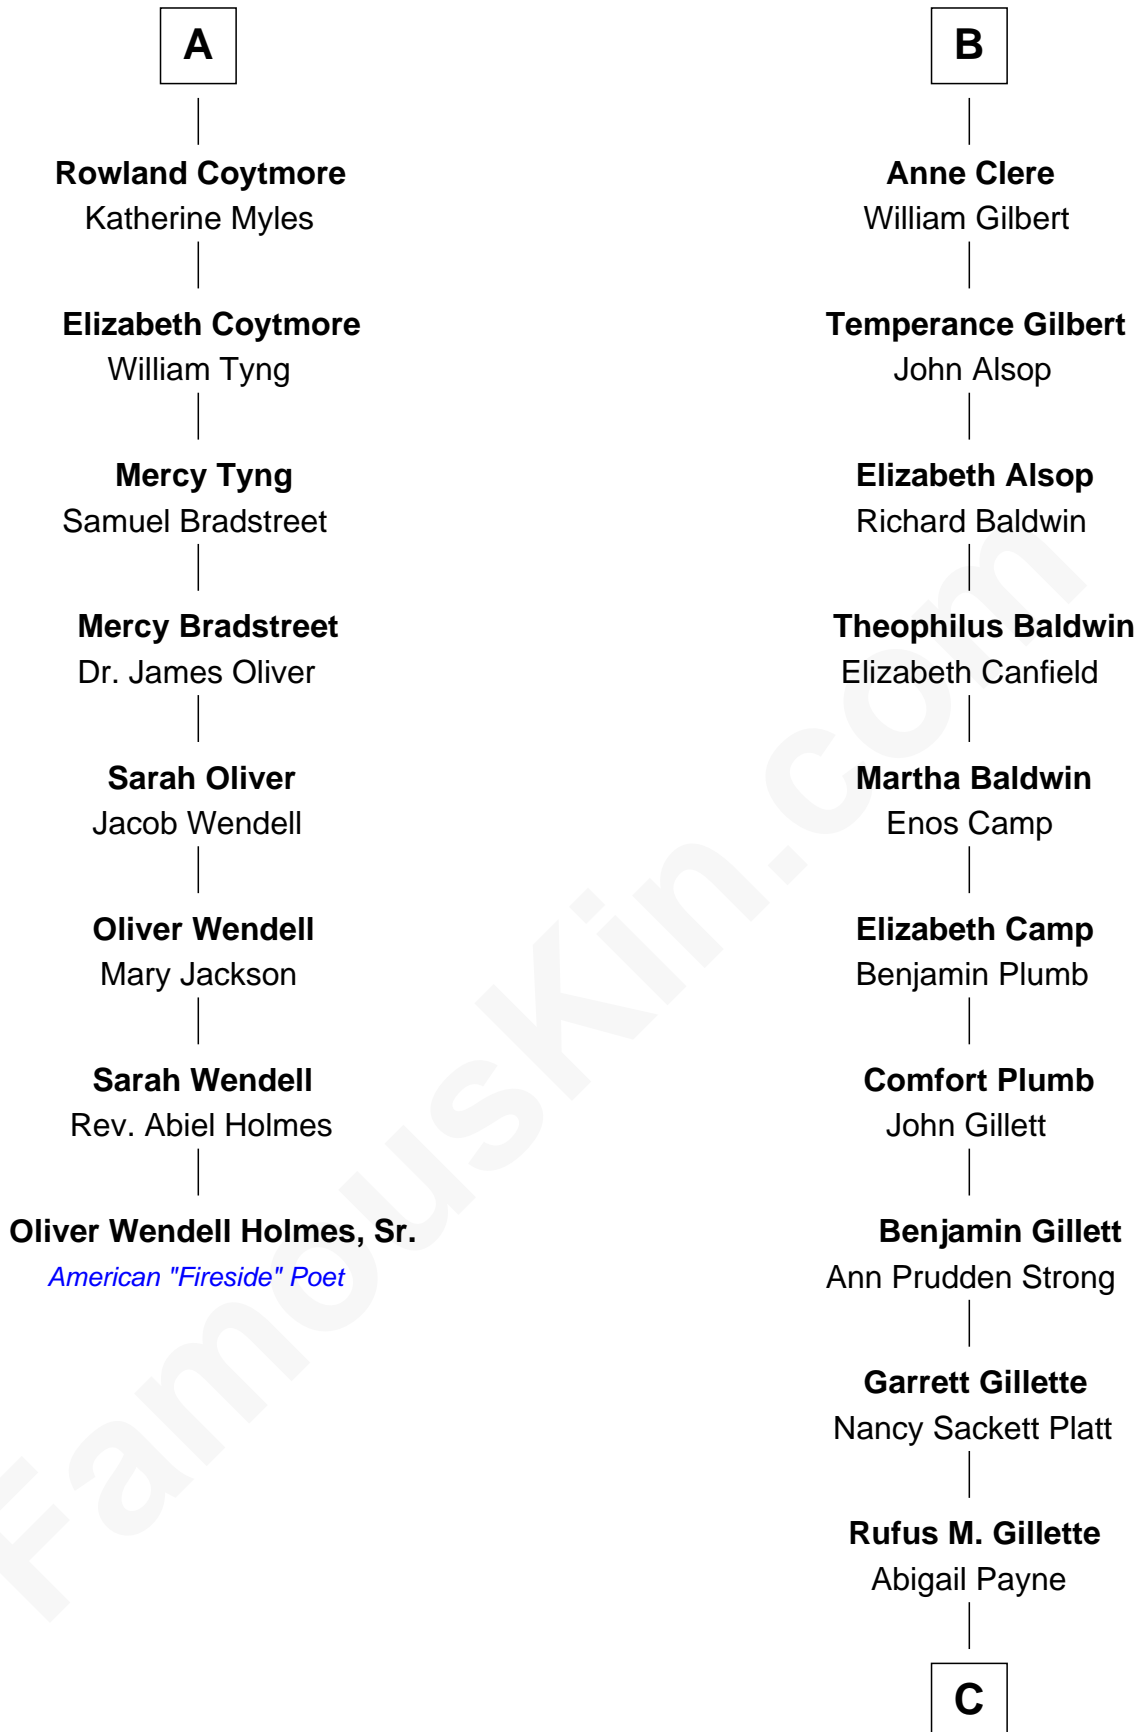

FamousKin.com
Relationship Chart of
Oliver Wendell Holmes, Sr.
American "Fireside" Poet

14th cousin 6 times removed of

Treat Williams
TV & Movie Actor

Sir Richard Fitzalan
 Elizabeth de Bohun

C

Mary Abigail Gillette
George Willey Andrew

Treat Payne Andrew
Eleanor Barnum

Marian Andrew
Richard Norman Williams

Treat Williams
TV & Movie Actor