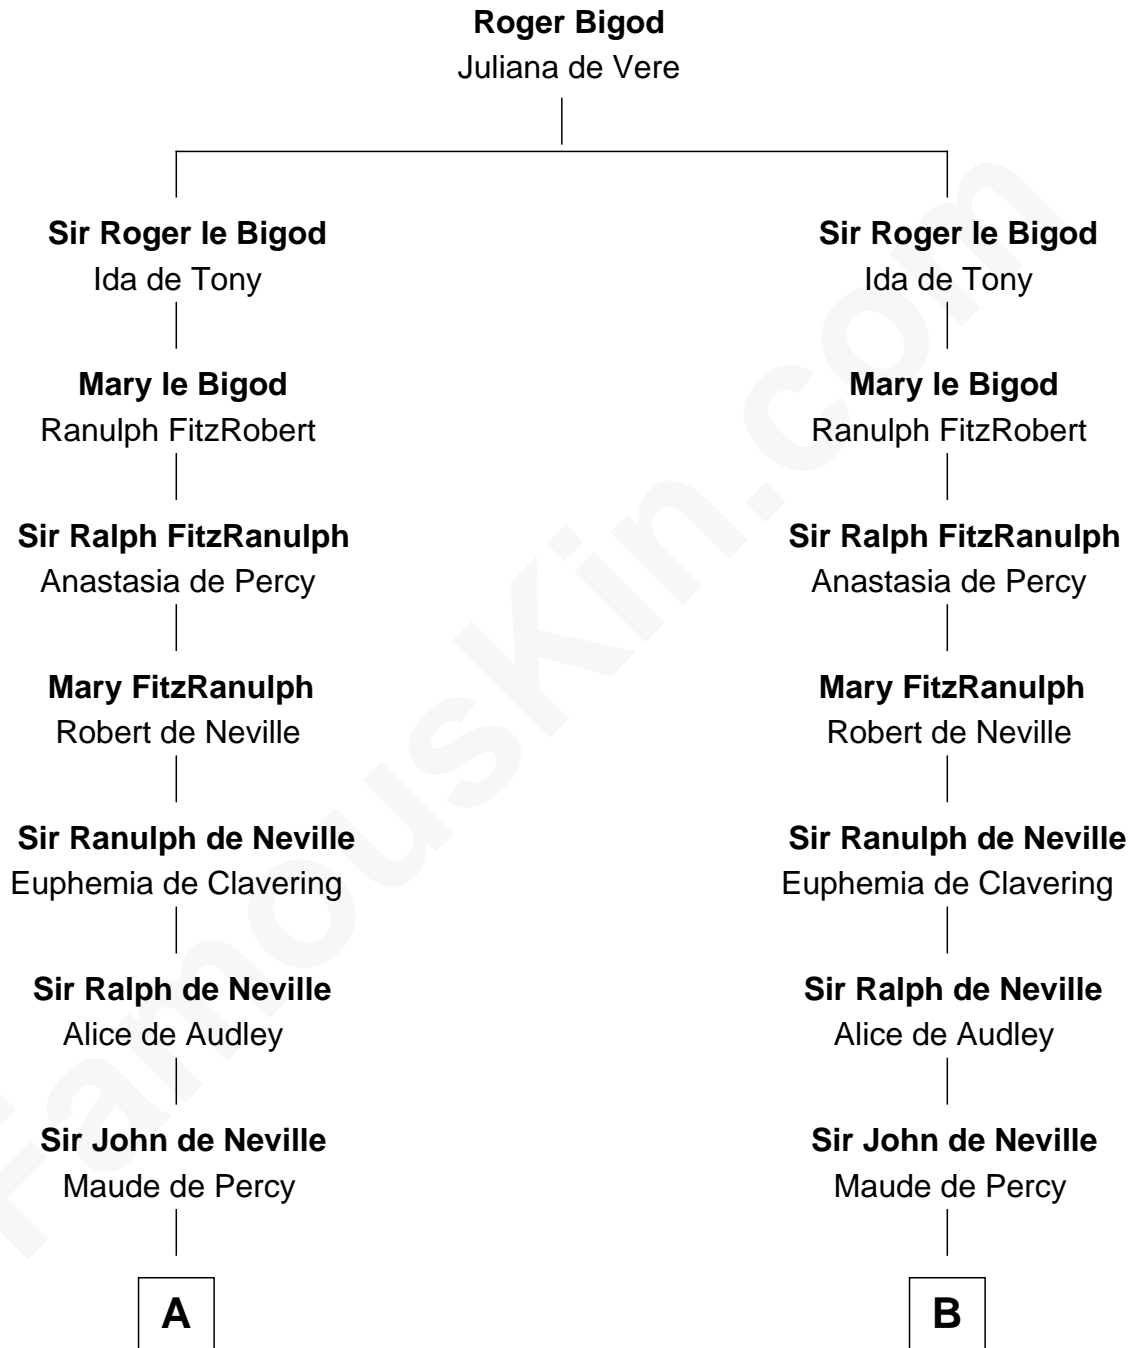

FamousKin.com
Relationship Chart of
Oliver Wendell Holmes, Sr.
American "Fireside" Poet

21st cousin of
Lewis Carroll
Author of Alice in Wonderland

C

Mercy Bradstreet

Dr. James Oliver

Sarah Oliver

Jacob Wendell