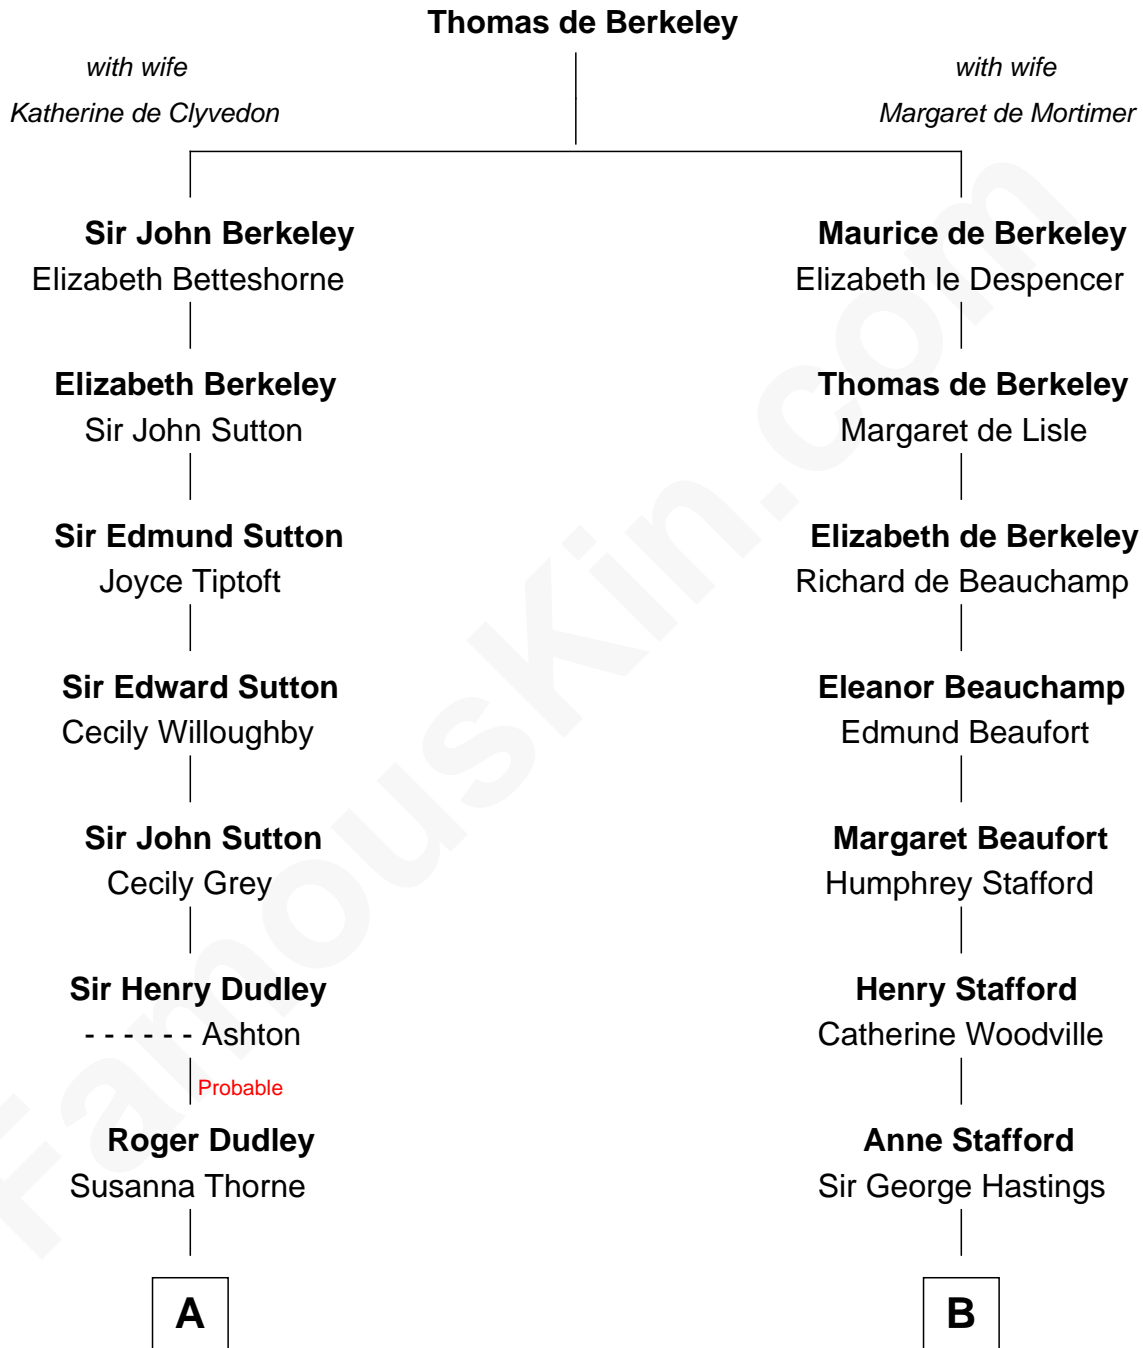

**FamousKin.com**  
**Relationship Chart of**  
**Oliver Wendell Holmes, Sr.**  
*American "Fireside" Poet*

14th cousin 4 times removed of

**E. M. Forster**  
*English Novelist*

**C**

**Edward Morgan Llewellyn Forster**

Alice Clara Whichelo

**E. M. Forster**

*English Novelist*

FamousKin.com