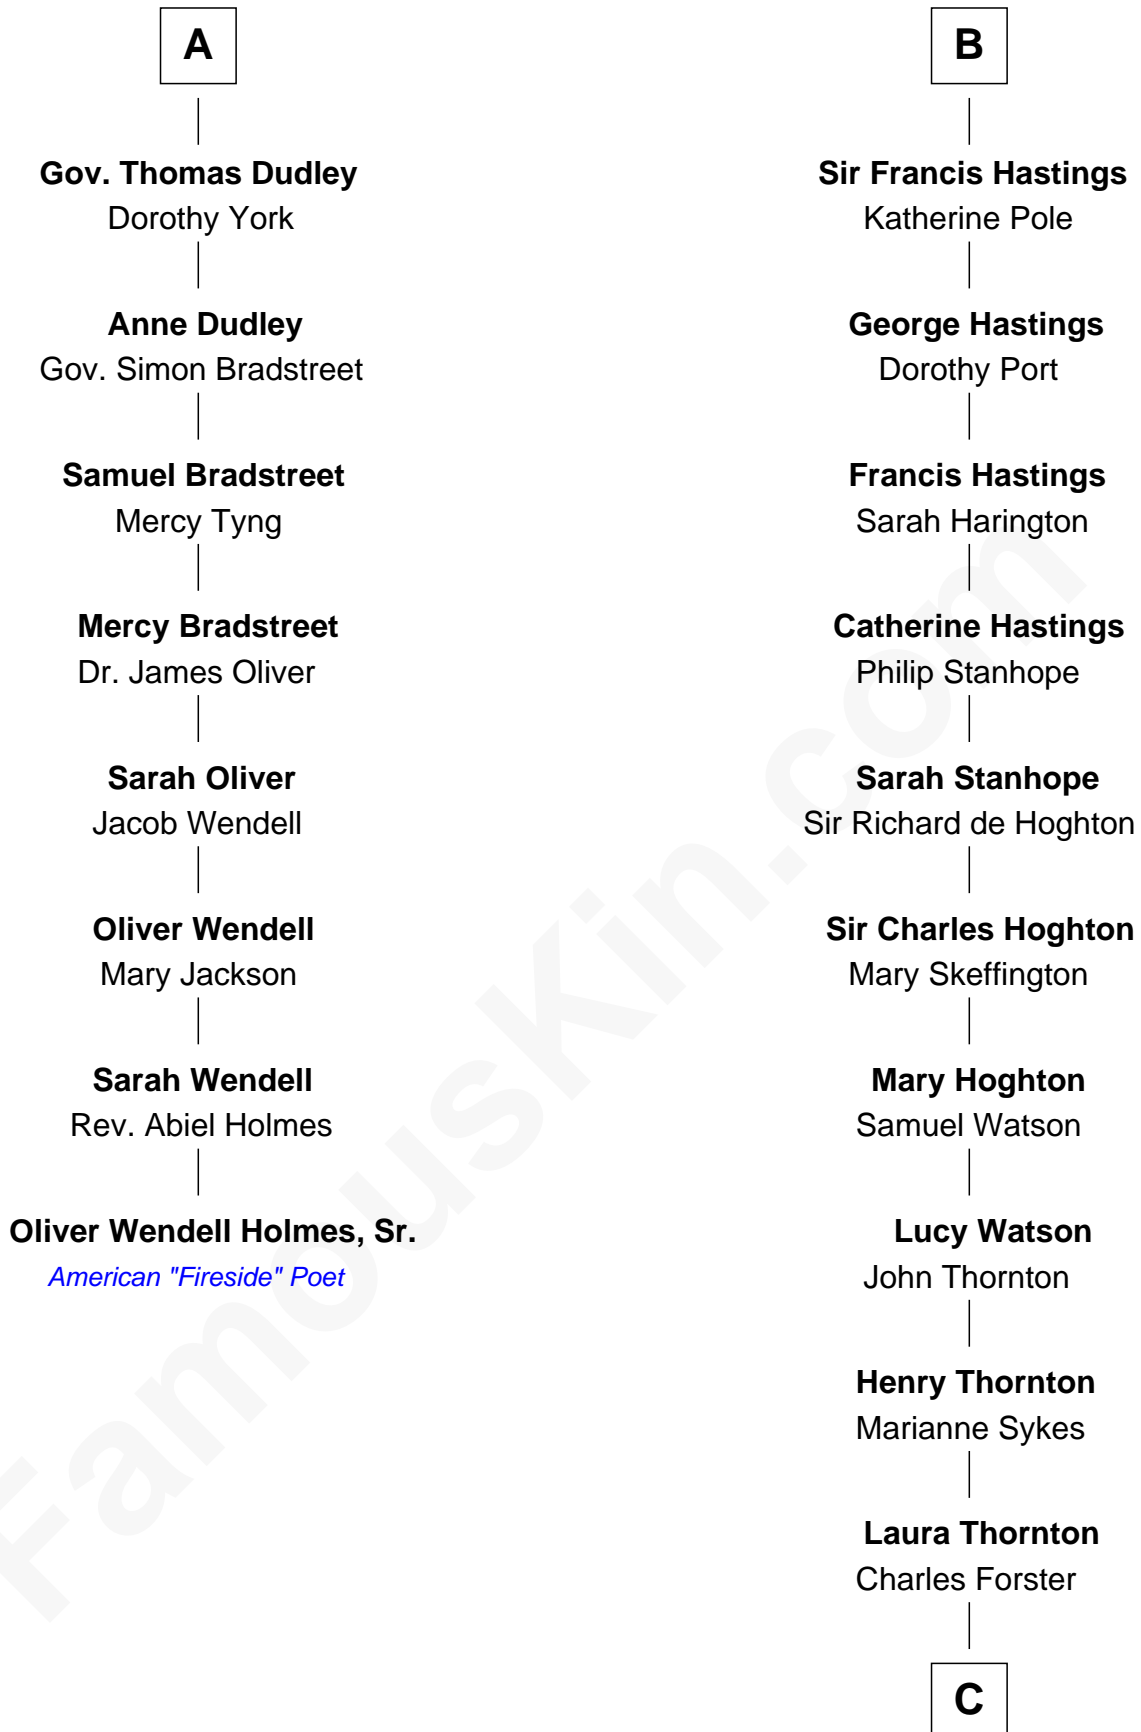

**FamousKin.com**  
**Relationship Chart of**  
**Oliver Wendell Holmes, Sr.**  
*American "Fireside" Poet*

14th cousin 4 times removed of

**E. M. Forster**  
*English Novelist*

**C**

**Edward Morgan Llewellyn Forster**

Alice Clara Whichelo

**E. M. Forster**

*English Novelist*

FamousKin.com