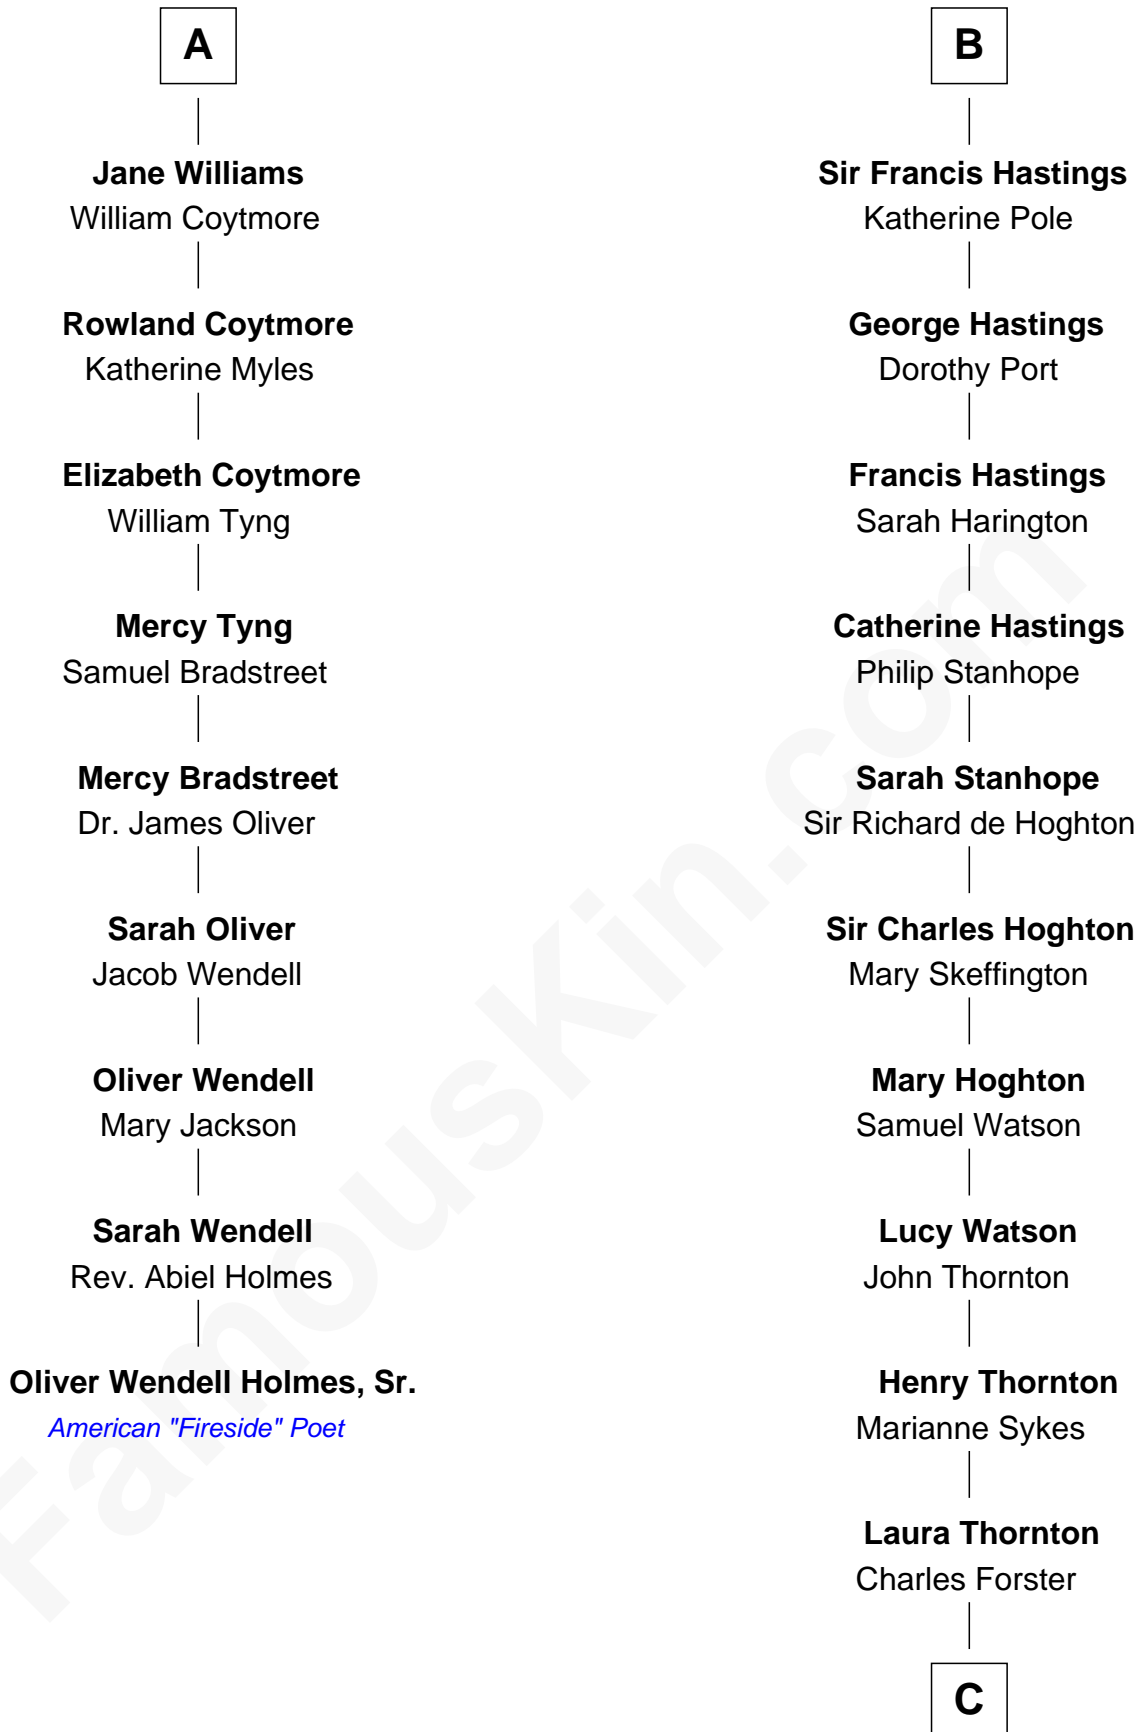

**FamousKin.com**  
**Relationship Chart of**  
**Oliver Wendell Holmes, Sr.**  
*American "Fireside" Poet*

15th cousin 3 times removed of

**E. M. Forster**  
*English Novelist*

**C**

**Edward Morgan Llewellyn Forster**

Alice Clara Whichelo

**E. M. Forster**

*English Novelist*

FamousKin.com