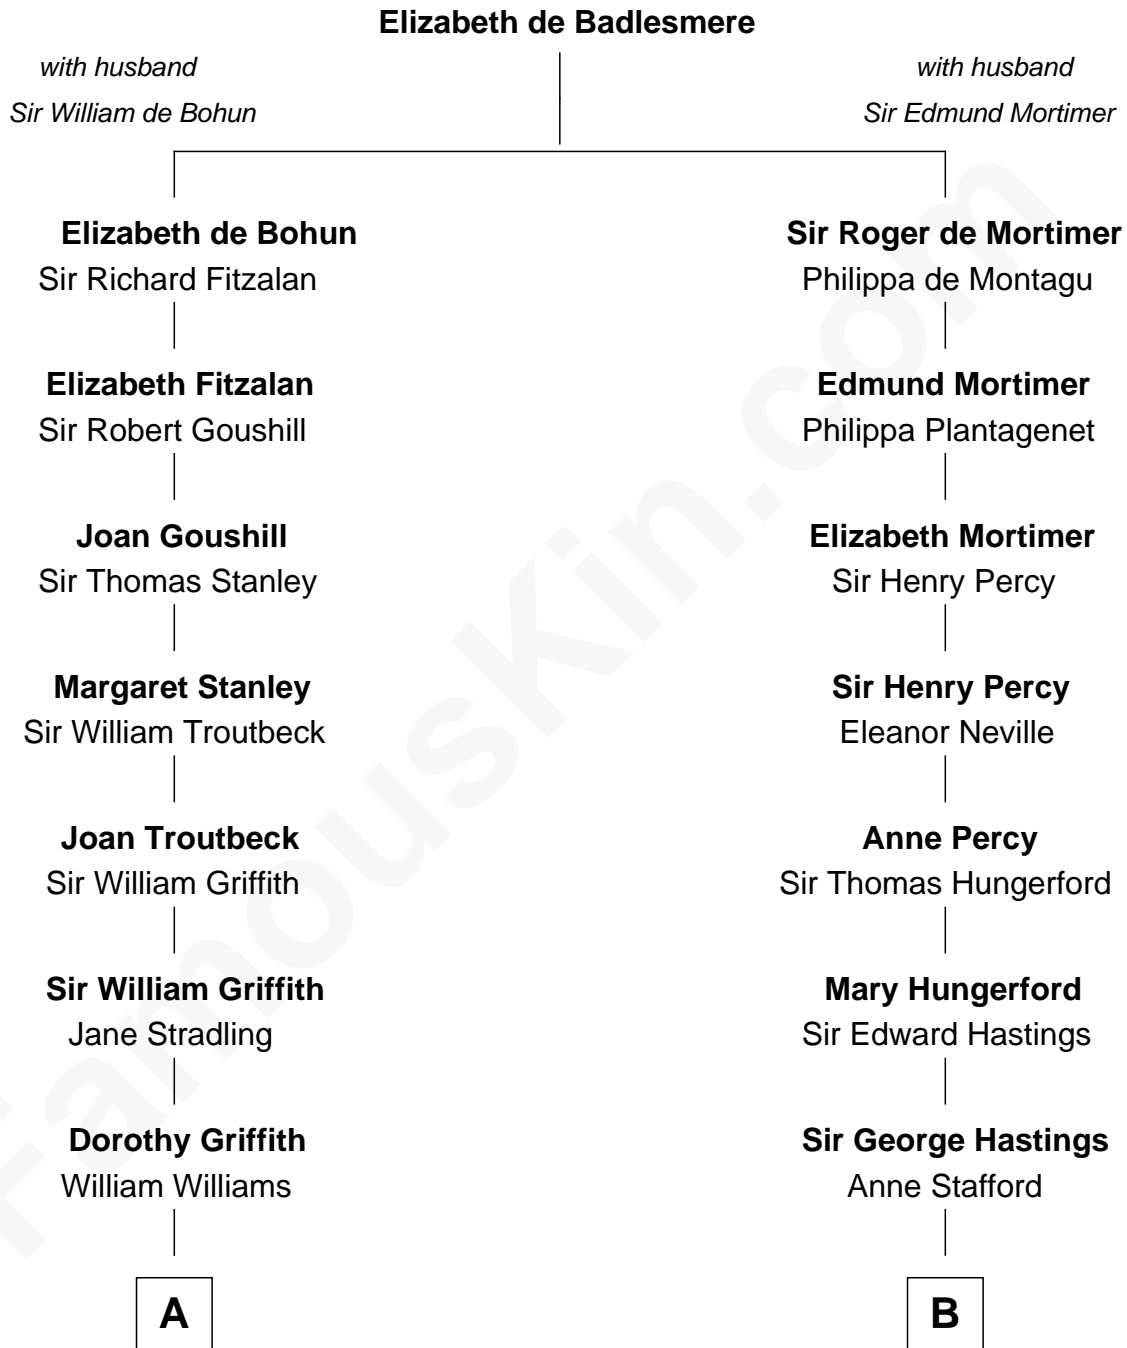

**FamousKin.com**  
**Relationship Chart of**  
**Oliver Wendell Holmes, Sr.**  
*American "Fireside" Poet*

15th cousin 3 times removed of

**E. M. Forster**  
*English Novelist*

**C**

**Edward Morgan Llewellyn Forster**

Alice Clara Whichelo

**E. M. Forster**

*English Novelist*

FamousKin.com