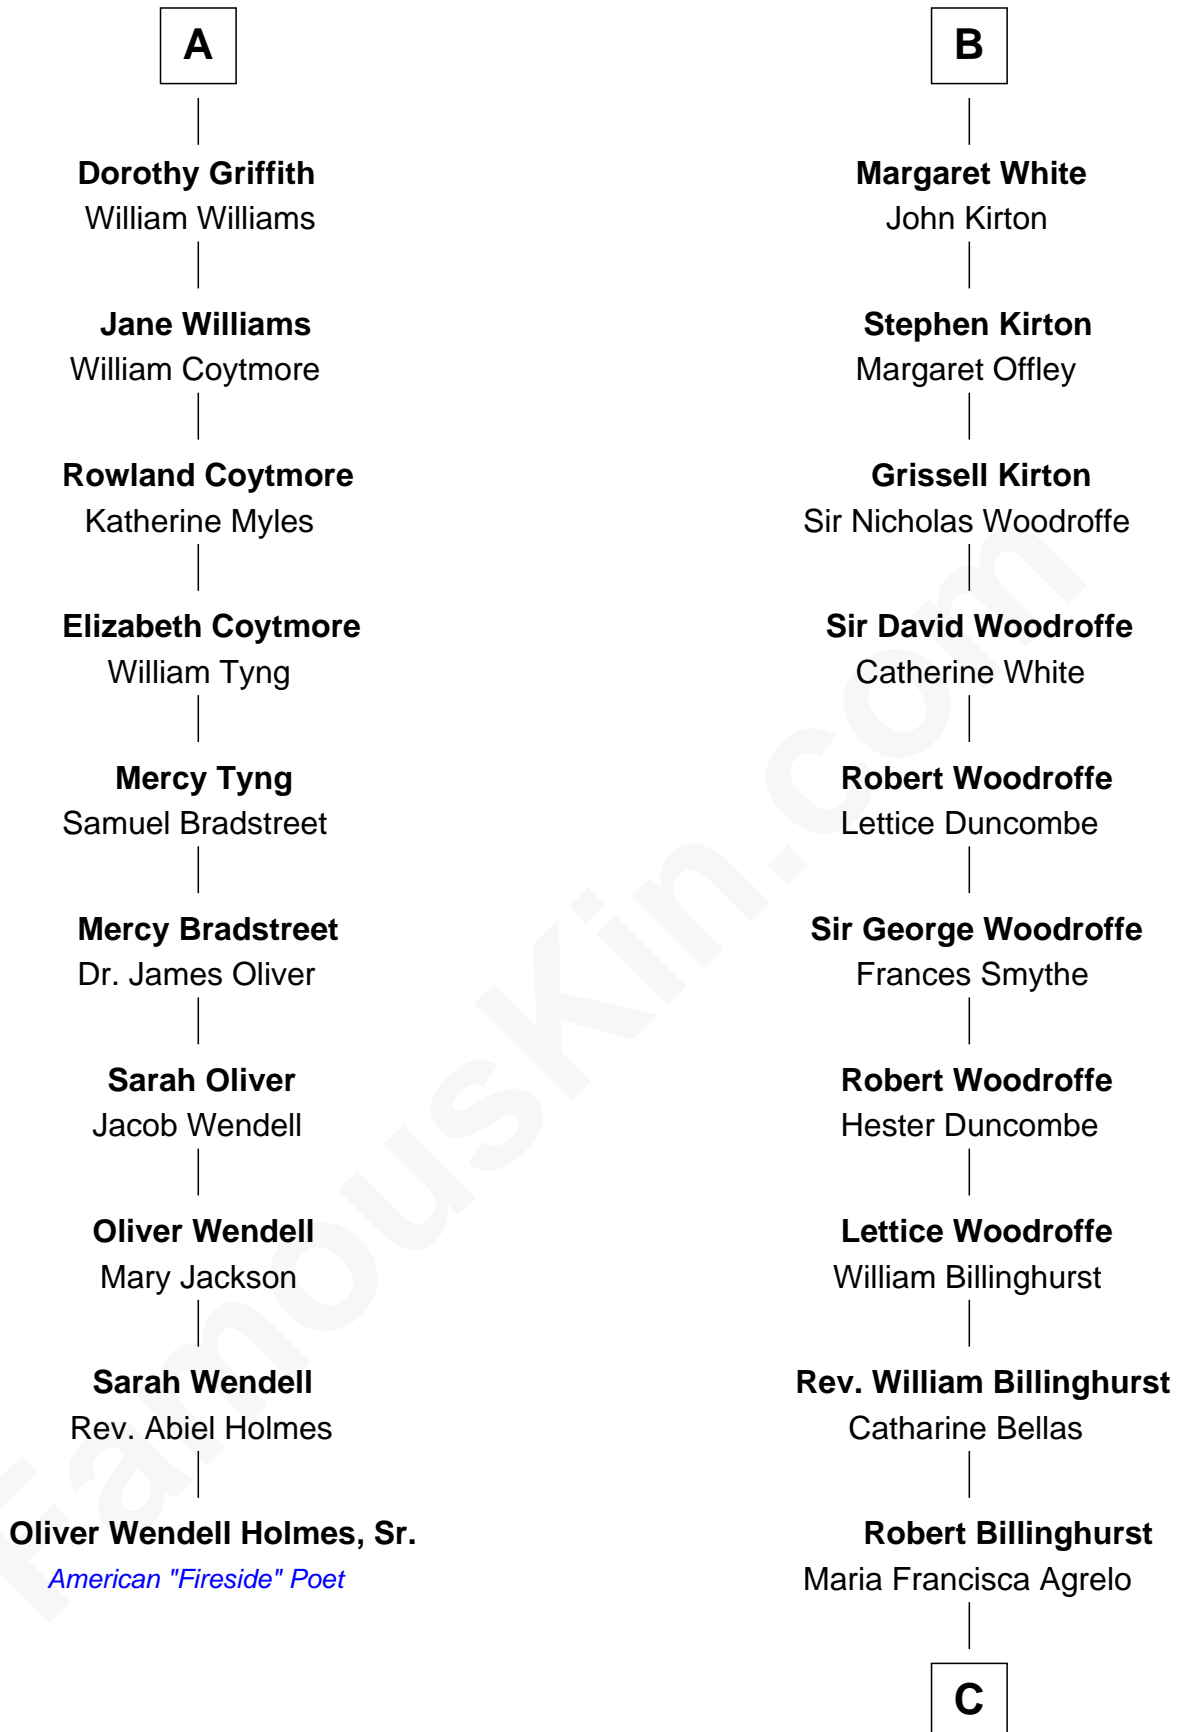

FamousKin.com
Relationship Chart of
Oliver Wendell Holmes, Sr.
American "Fireside" Poet

16th cousin 2 times removed of

Guillermo Billinghurst
31st President of Peru

C

Guillermo Eugenio Billinghurst

Belisaria Angulo

Guillermo Billinghurst

31st President of Peru

FamousKin.com