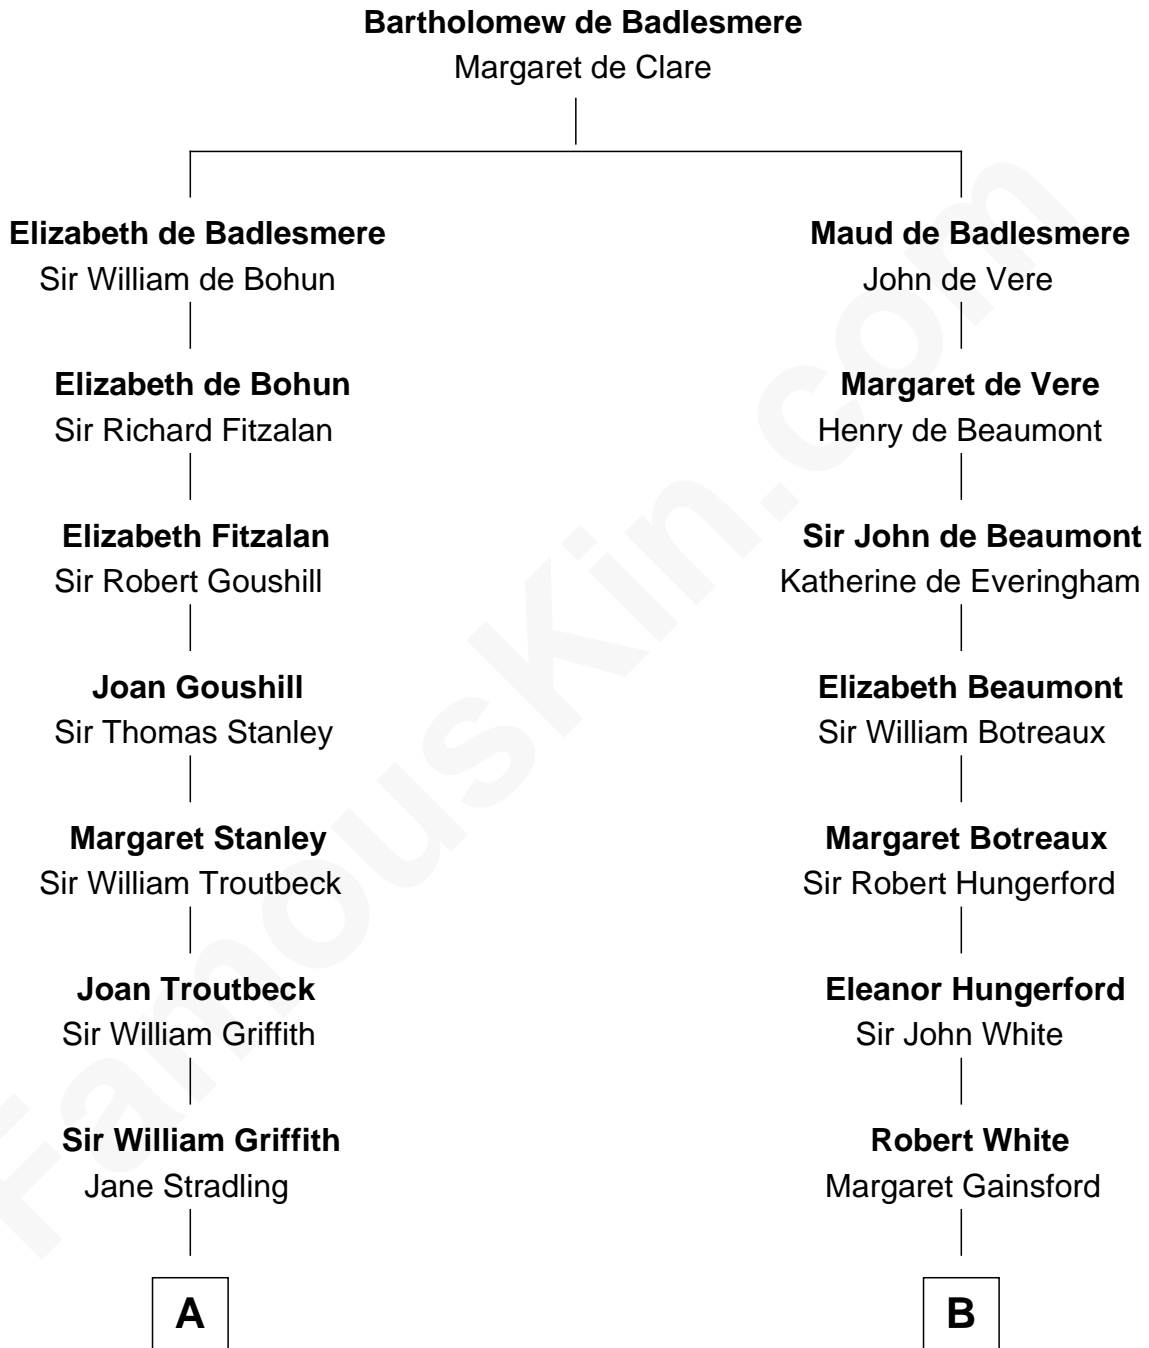

FamousKin.com
Relationship Chart of
Oliver Wendell Holmes, Sr.
American "Fireside" Poet

16th cousin 2 times removed of

Guillermo Billinghurst
31st President of Peru

C

Guillermo Eugenio Billinghurst

Belisaria Angulo

Guillermo Billinghurst

31st President of Peru

FamousKin.com