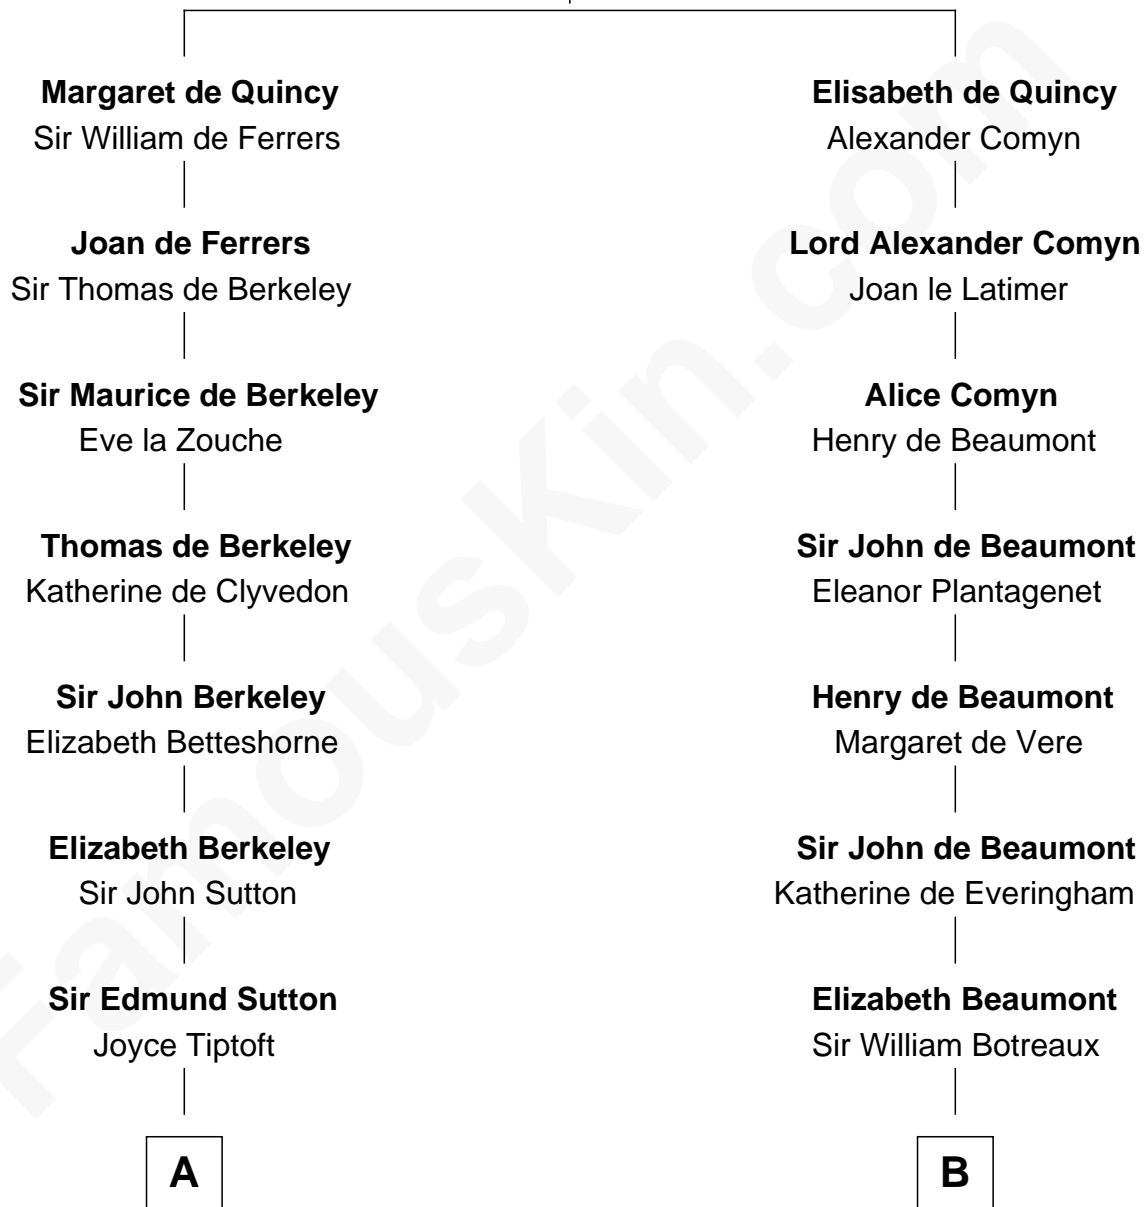

**FamousKin.com**  
**Relationship Chart of**  
**Oliver Wendell Holmes, Sr.**  
*American "Fireside" Poet*

18th cousin 3 times removed of

**Guillermo Billinghurst**  
*31st President of Peru*

**Sir Roger de Quincy**  
 Helen of Galloway