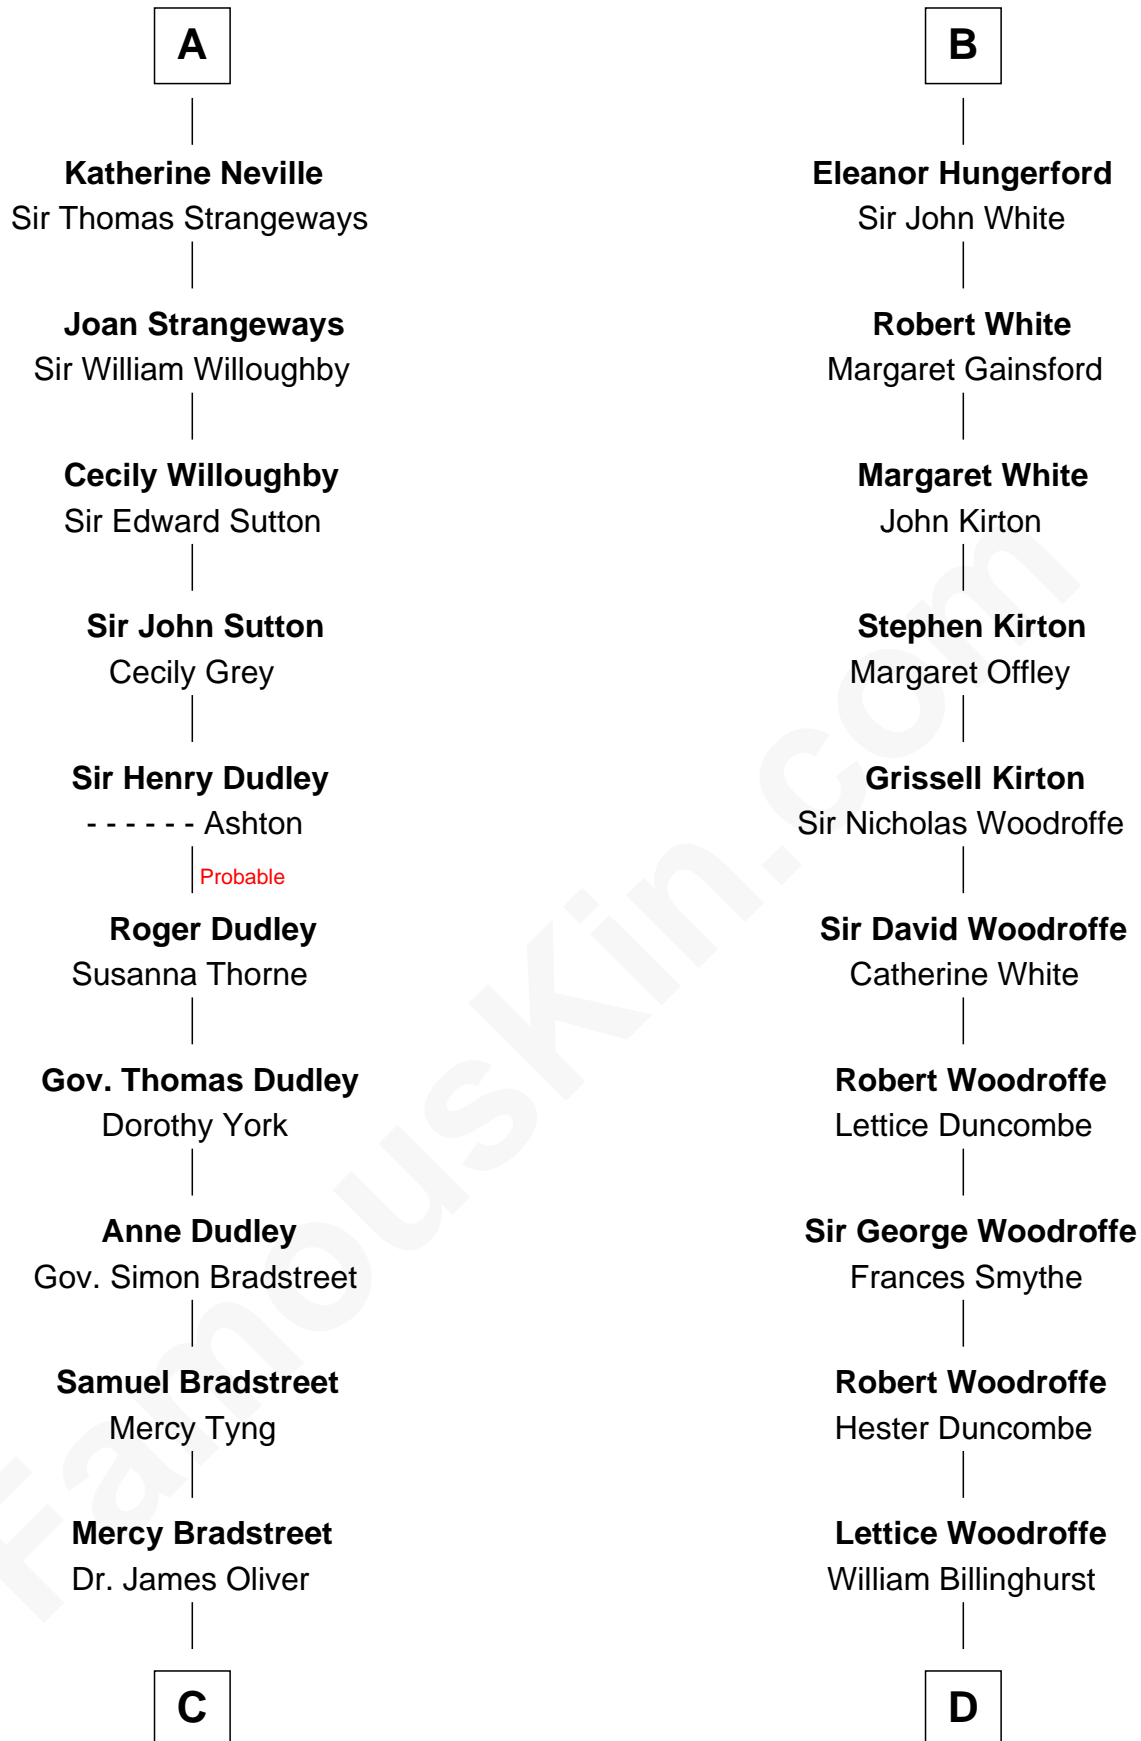

FamousKin.com

Relationship Chart of Oliver Wendell Holmes, Sr.

American "Fireside" Poet

20th cousin of

Guillermo Billinghurst

31st President of Peru

John de Brienne
Berenguela of Leon

Jean de Brienne
Jeanne de Chateaudun

A

Louis of Acre
Agnes de Beaumont

Henry de Beaumont
Alice Comyn

Sir John de Beaumont
Eleanor Plantagenet

Henry de Beaumont
Margaret de Vere

Sir John de Beaumont
Katherine de Everingham

Elizabeth Beaumont
Sir William Botreaux

Margaret Botreaux
Sir Robert Hungerford

B

C

Sarah Oliver
Jacob Wendell

Oliver Wendell
Mary Jackson

Sarah Wendell
Rev. Abiel Holmes

Oliver Wendell Holmes, Sr.
American "Fireside" Poet

D