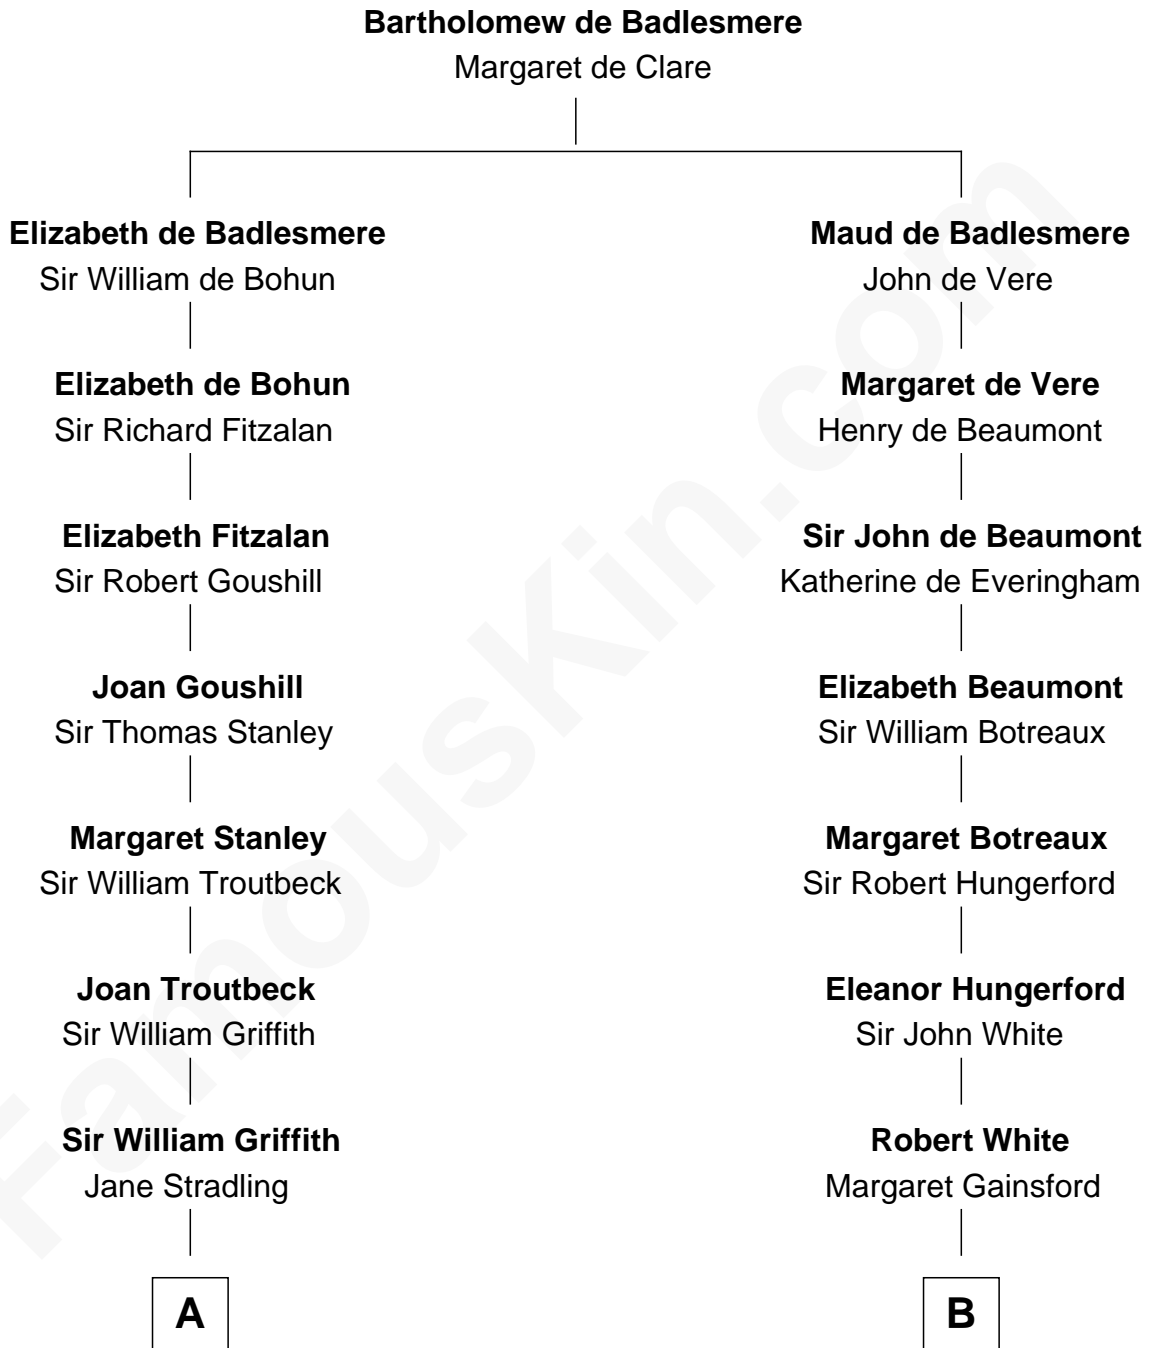

FamousKin.com
Relationship Chart of
Oliver Wendell Holmes, Sr.
American "Fireside" Poet

16th cousin 4 times removed of
Susana Ferrari Billinghurst
Argentine Aviation Pioneer

C

Daniel Mariano Billinghamurst

Mercedes Merzano

Lisandro Billinghamurst

Ana Kidd

Rosa Laureana Billinghamurst

Alfredo Ferrari

Susana Ferrari Billinghamurst

Argentine Aviation Pioneer