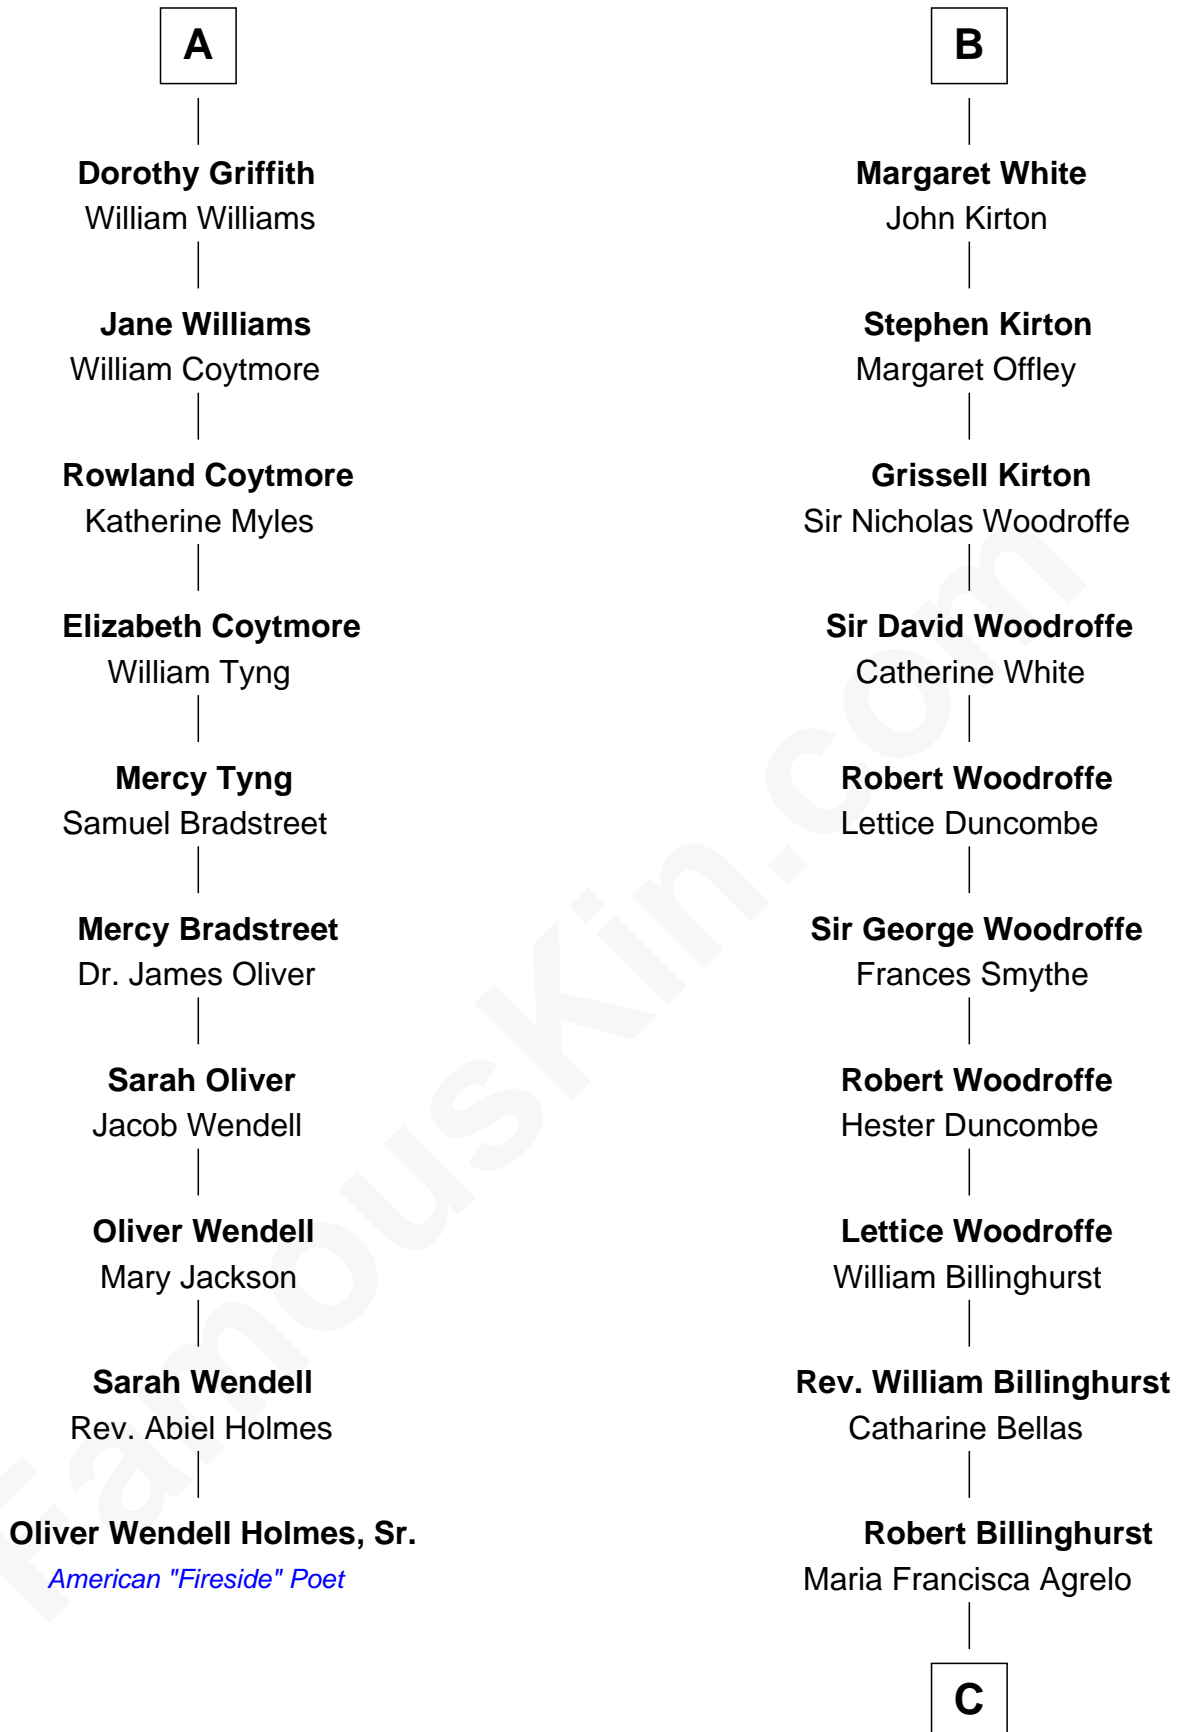

FamousKin.com
Relationship Chart of
Oliver Wendell Holmes, Sr.
American "Fireside" Poet

16th cousin 4 times removed of
Susana Ferrari Billinghurst
Argentine Aviation Pioneer

C

Daniel Mariano Billinghamurst

Mercedes Merzano

Lisandro Billinghamurst

Ana Kidd

Rosa Laureana Billinghamurst

Alfredo Ferrari

Susana Ferrari Billinghamurst

Argentine Aviation Pioneer