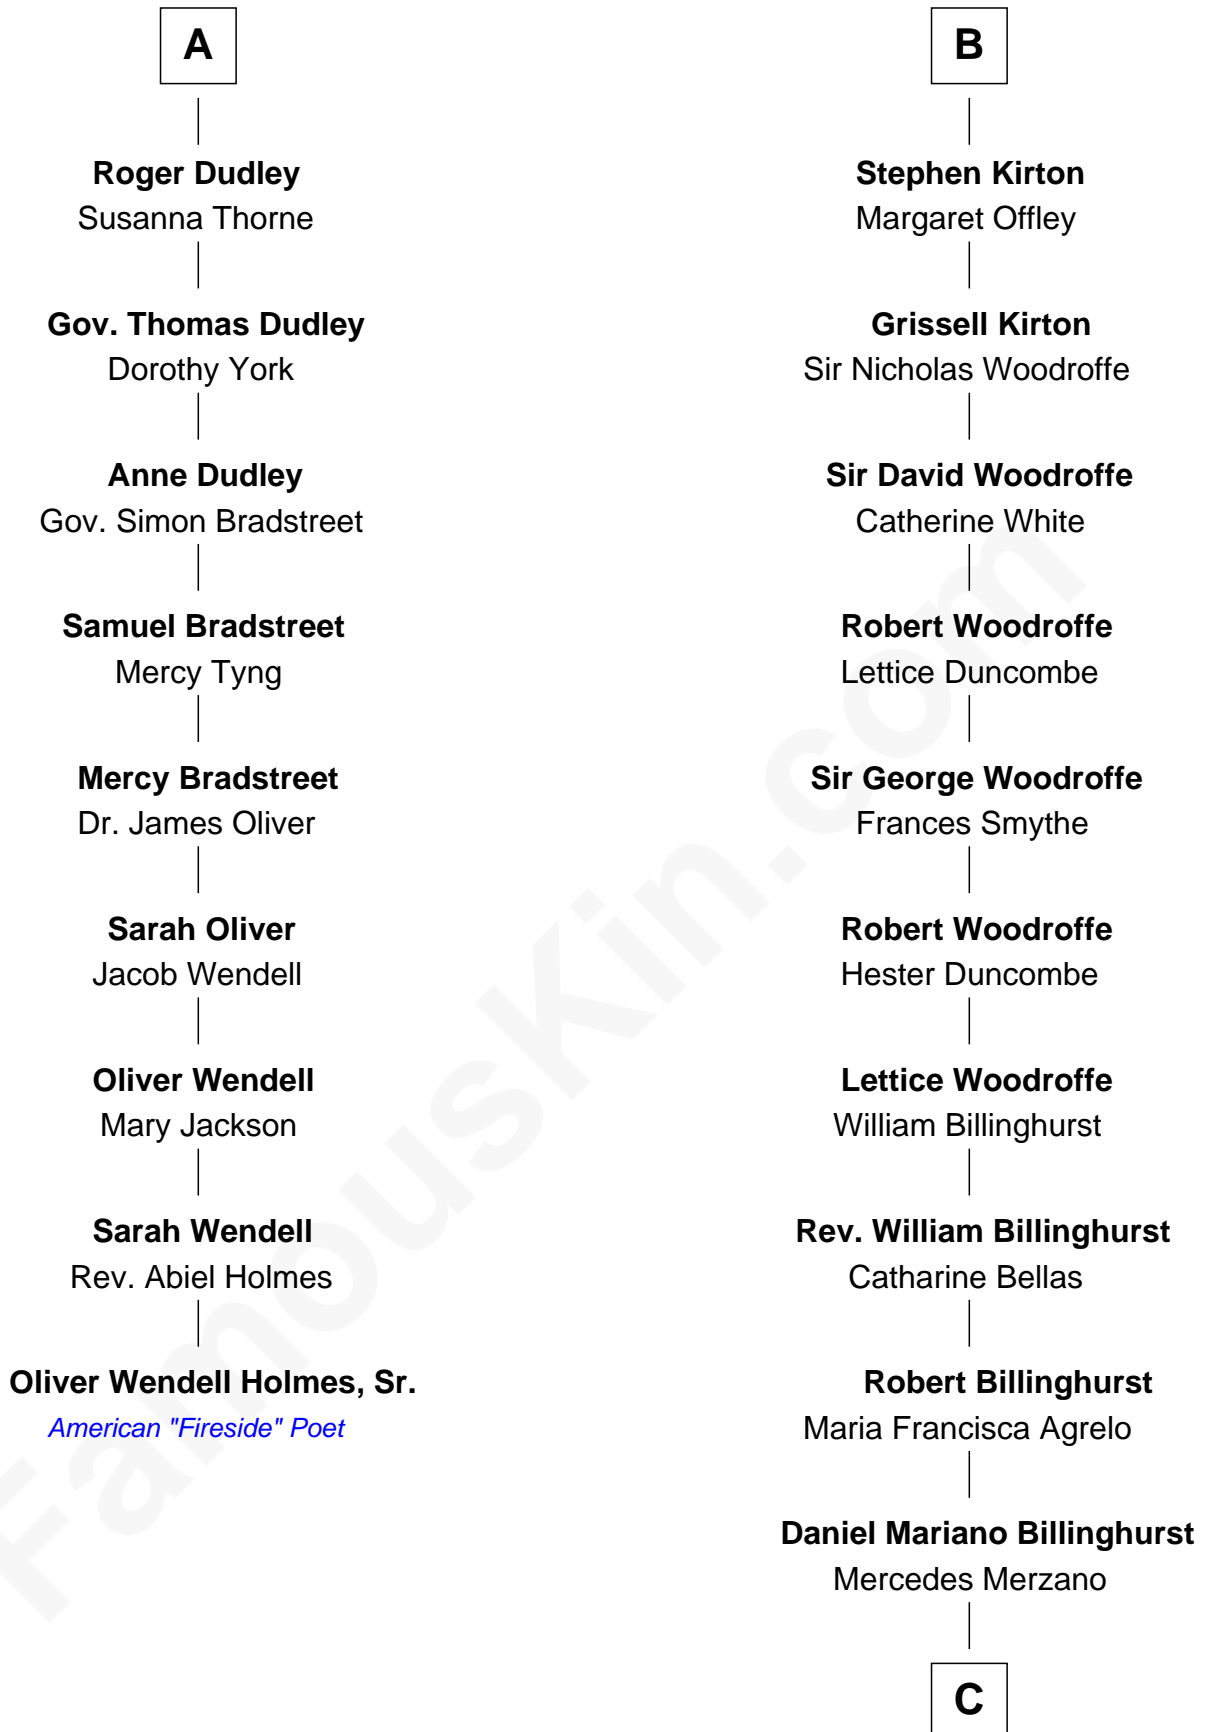

FamousKin.com
Relationship Chart of
Oliver Wendell Holmes, Sr.
American "Fireside" Poet

15th cousin 4 times removed of
Susana Ferrari Billinghurst
Argentine Aviation Pioneer

C

|
Lisandro Billinghamurst

Ana Kidd

|
Rosa Laureana Billinghamurst

Alfredo Ferrari

|
Susana Ferrari Billinghamurst

Argentine Aviation Pioneer

FamousKin.com