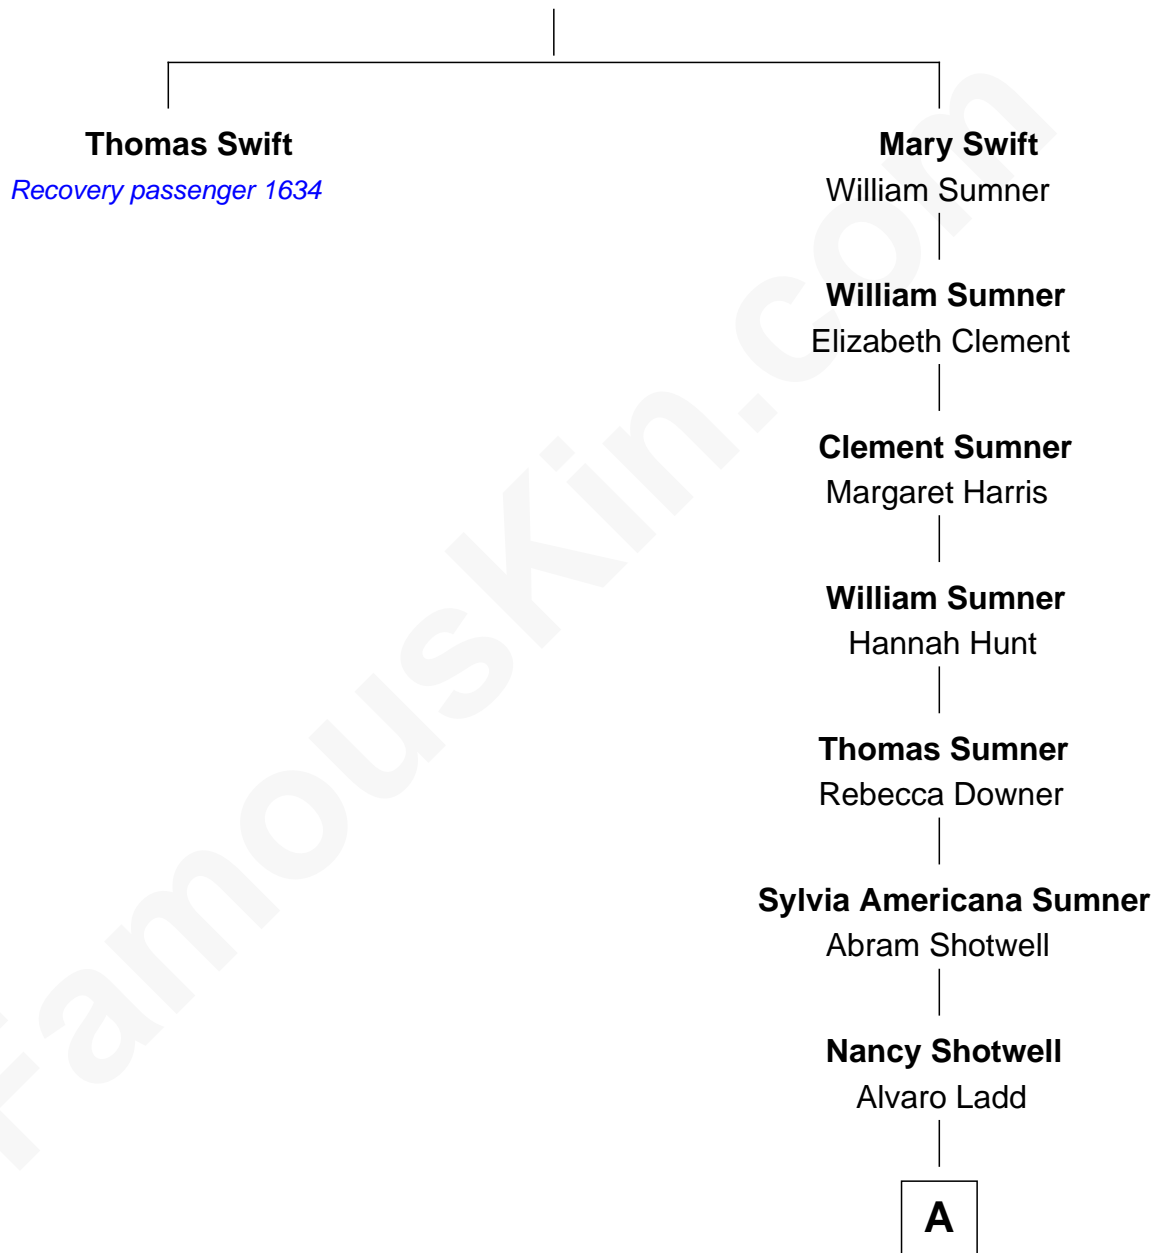

# FamousKin.com Relationship Chart of

**Thomas Swift**

(1605 - 1675) *Recovery passenger 1634*

7th great-granduncle of

**Alan Ladd**

*Movie Actor*

----- Swift

-----

**A**

**Oscar F. Ladd**

Julia Henrietta Meigs

**Alan Harwood Ladd**

Selina Raleigh

**Alan Ladd**

*Movie Actor*

FamousKin.com