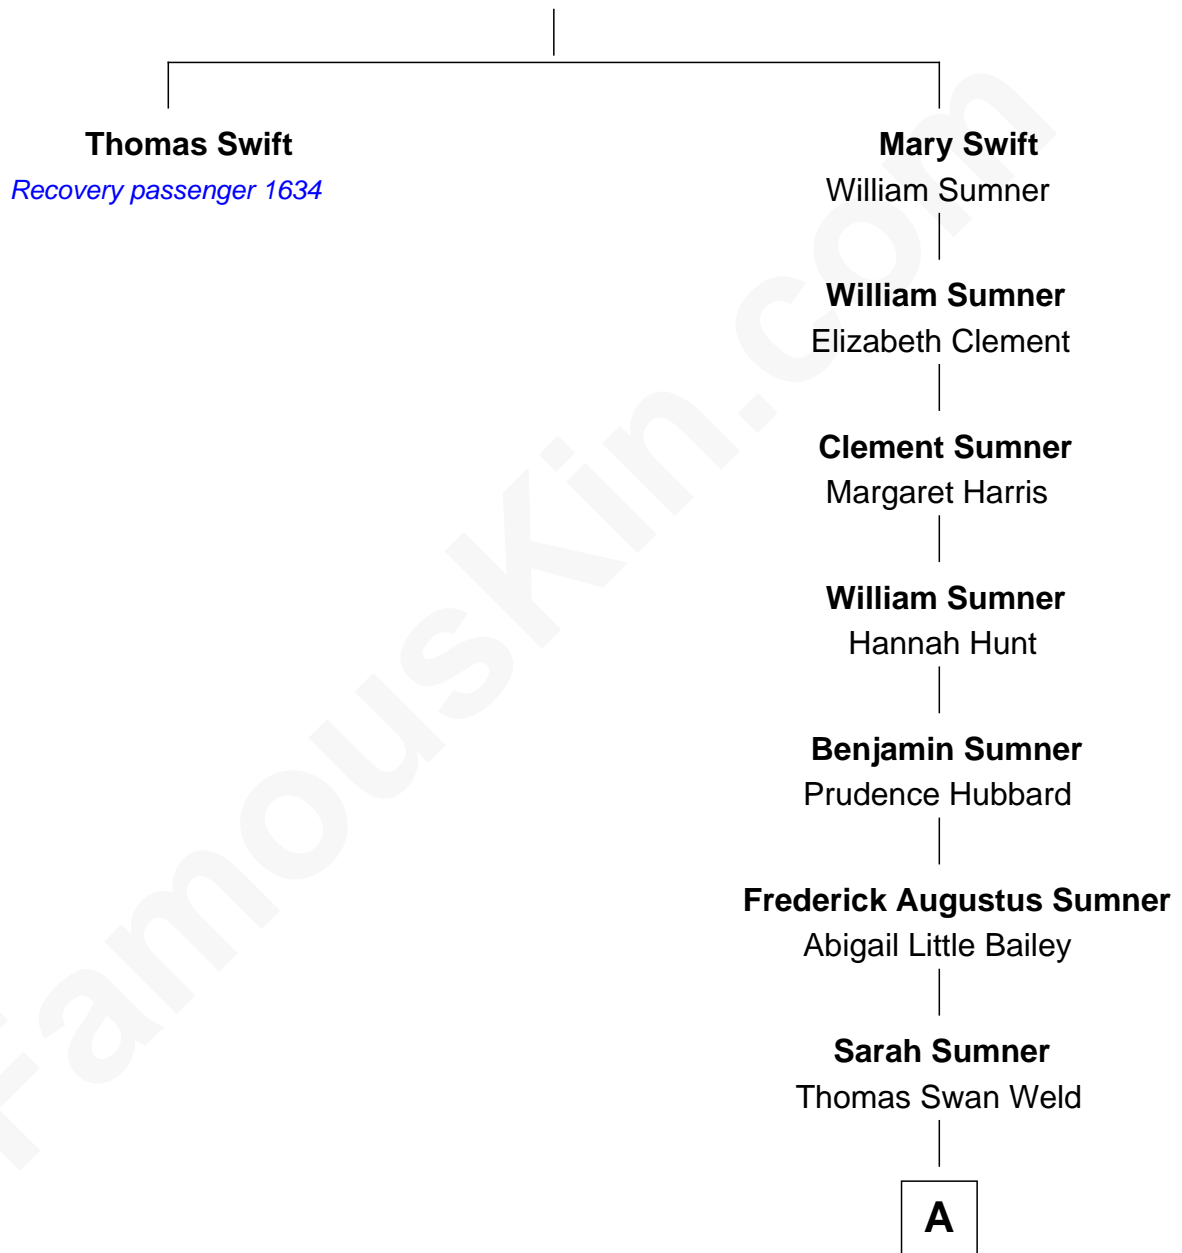

# FamousKin.com Relationship Chart of

**Thomas Swift**

(1605 - 1675) *Recovery passenger 1634*

8th great-granduncle of

**Bill Weld**

68th Governor of Massachusetts

----- Swift

-----

A

**Dr. Francis Minot Weld**  
Fanny Elizabeth Bartholomew

**Francis Minot Weld**  
Margaret Low White

**David Weld**  
Mary Blake Nichols

**Bill Weld**  
*68th Governor of Massachusetts*