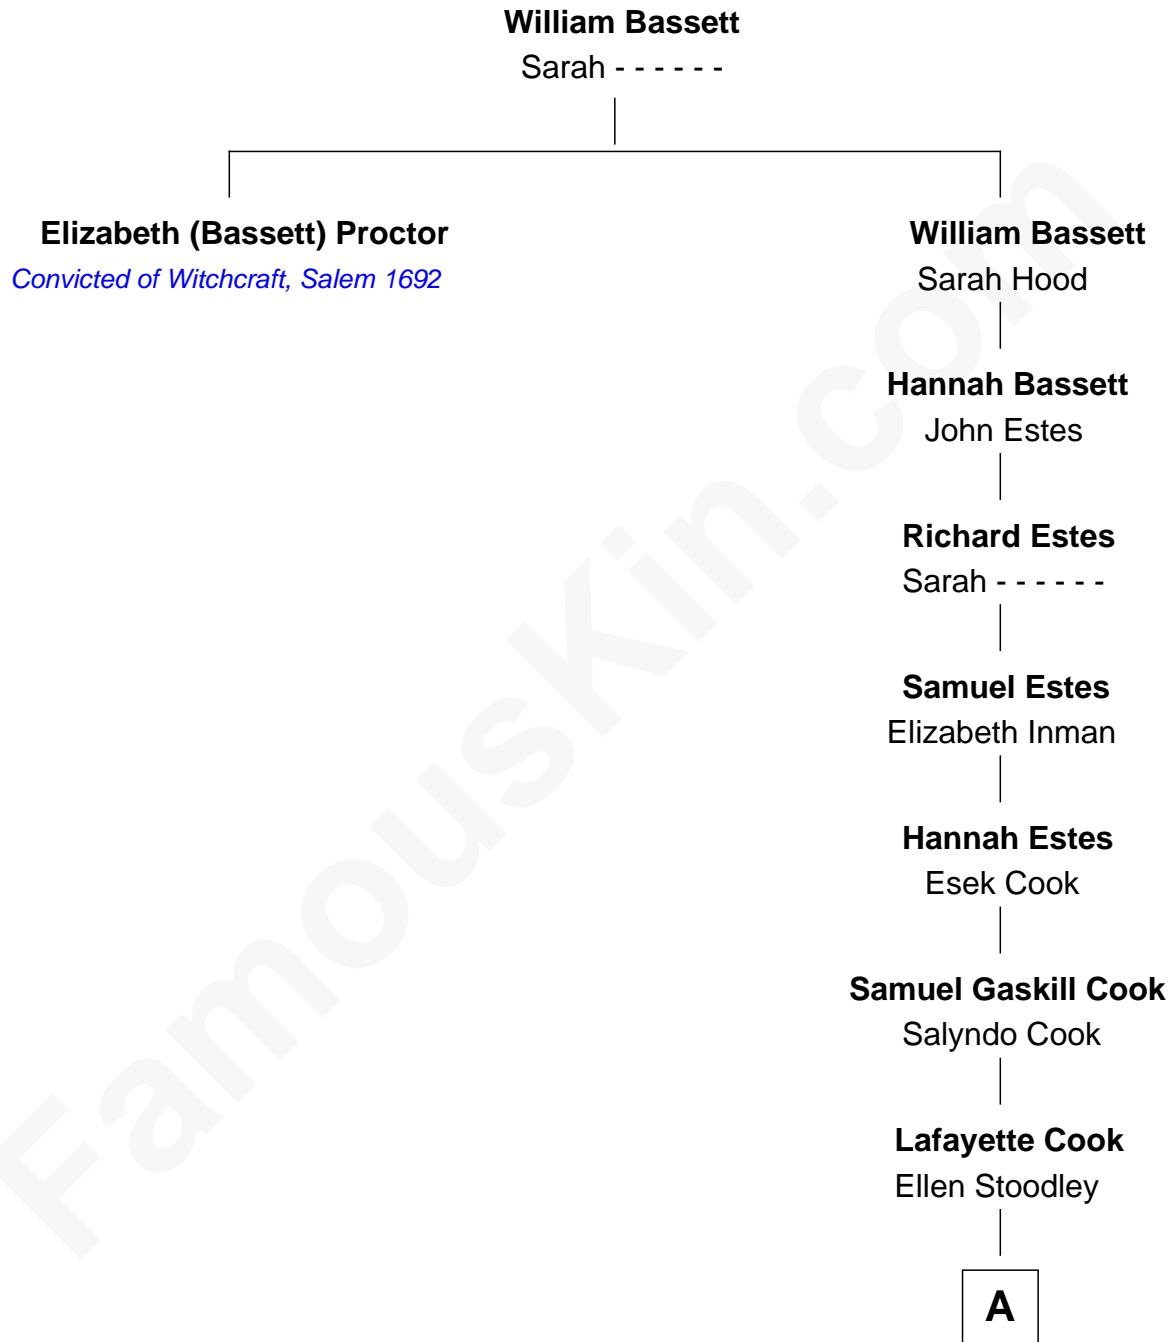

FamousKin.com
Relationship Chart of
Elizabeth (Bassett) Proctor
Convicted of Witchcraft, Salem 1692

8th great-grandaunt of

Penn Jillette
Magician

A

Ellen Rebecca Cook

James W. Parks

Robert Henry Parks

Elizabeth Jenkins