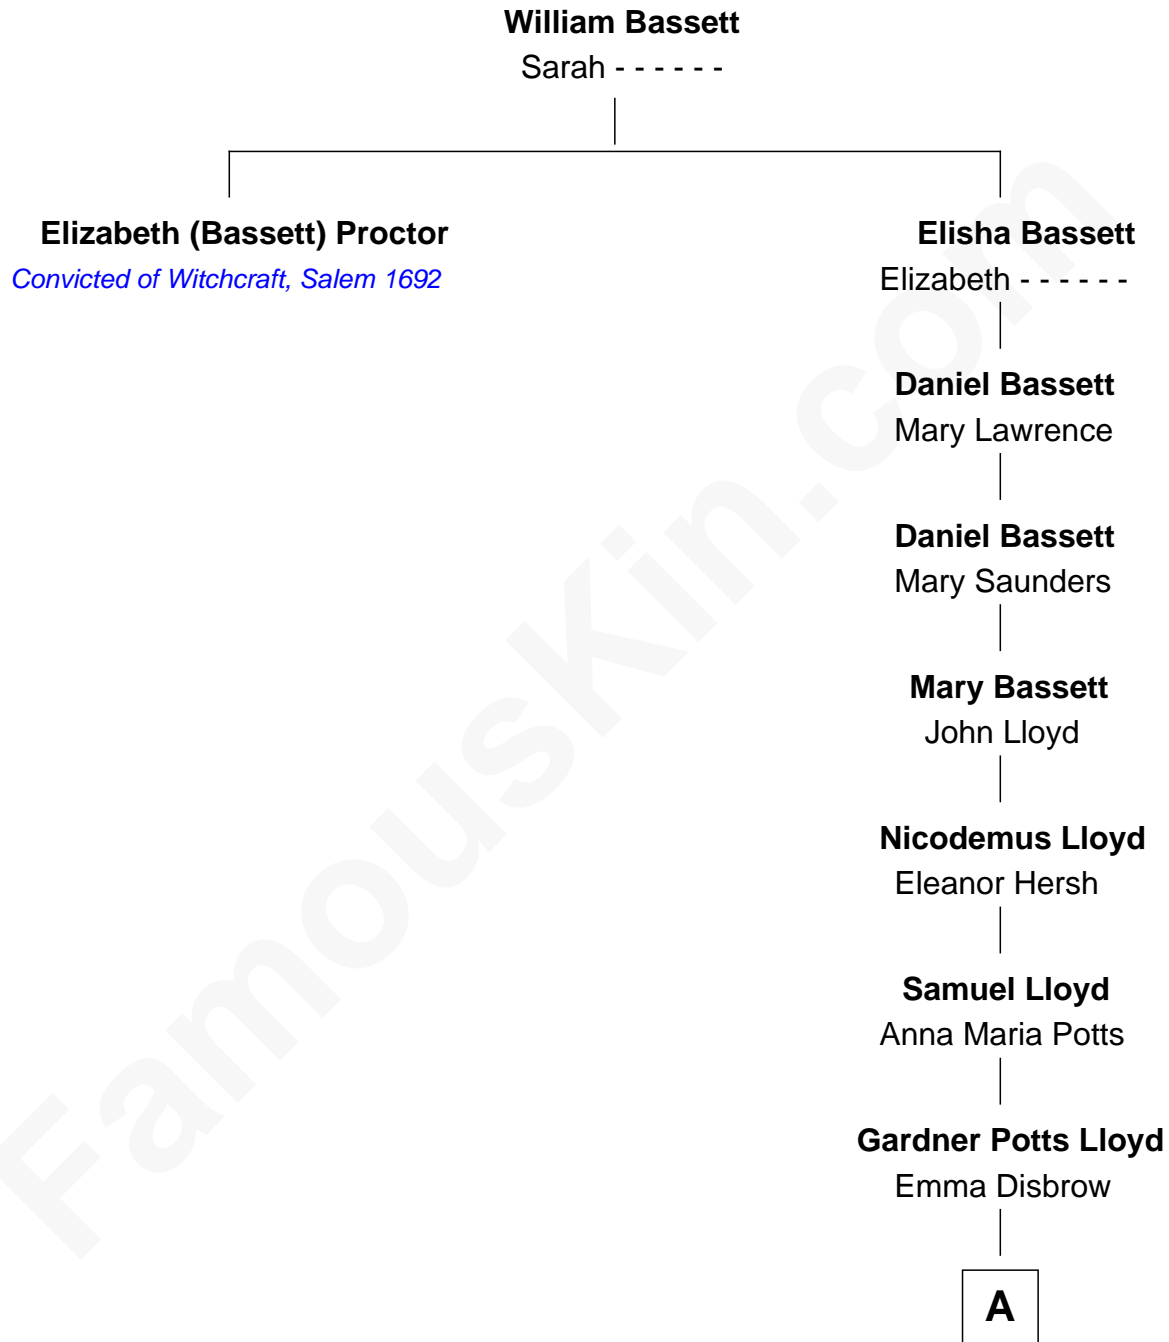

FamousKin.com
Relationship Chart of
Elizabeth (Bassett) Proctor
Convicted of Witchcraft, Salem 1692

7th great-grandaunt of
Christopher Lloyd
Movie Actor

A

—
Samuel Lloyd
Adalaide Ferrier Peck

—
Samuel R. Lloyd
Ruth Lapham