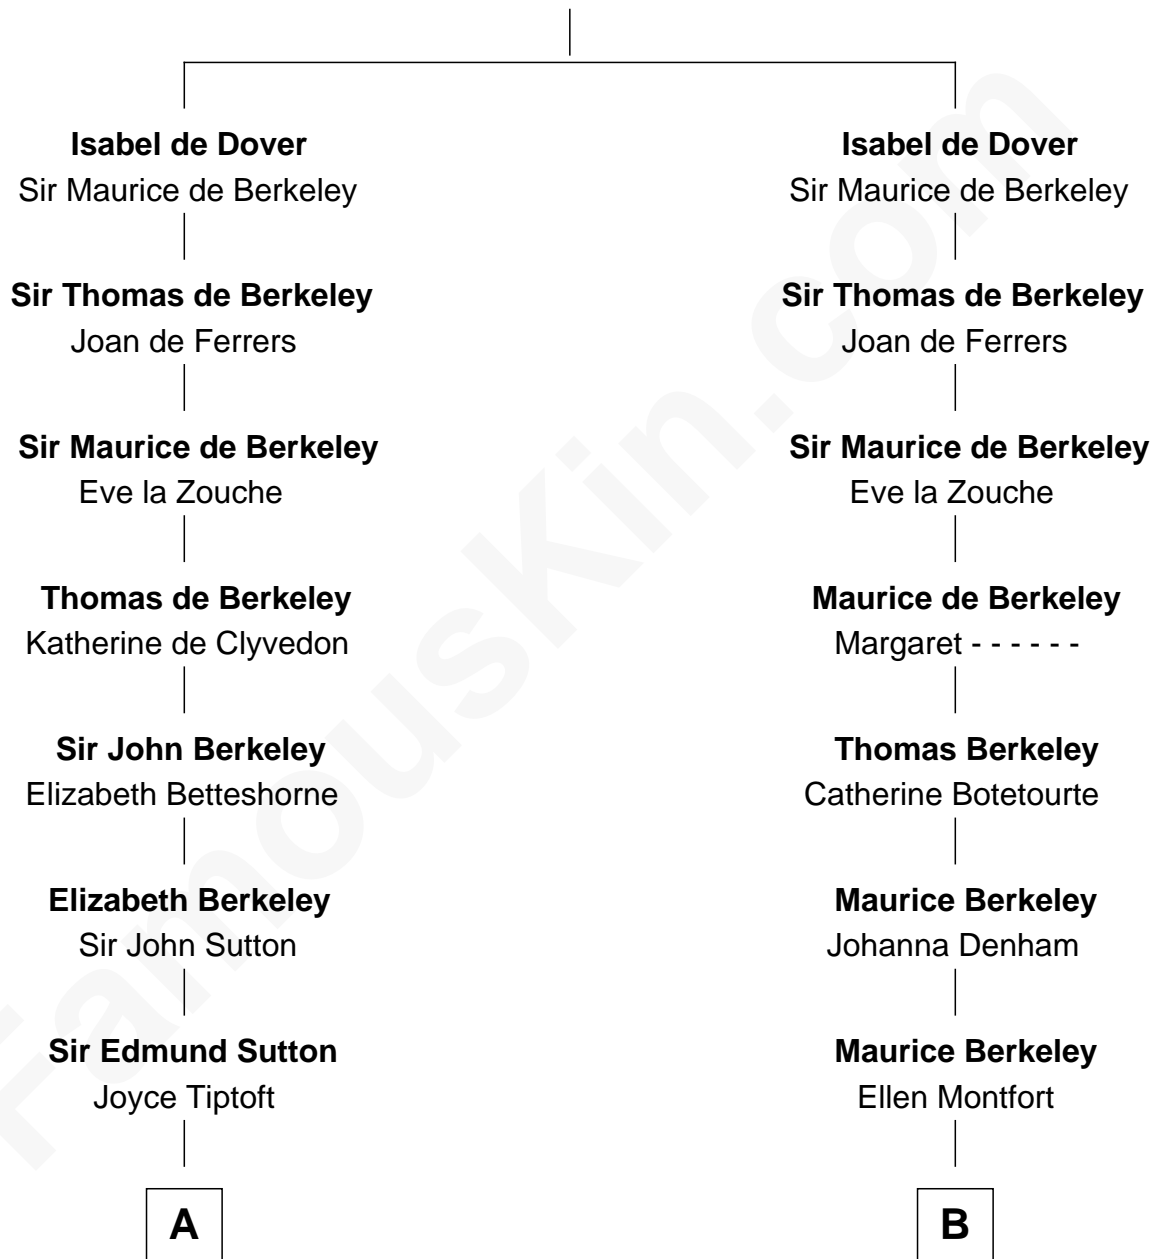

FamousKin.com

Relationship Chart of

Endicott Peabody

62nd Governor of Massachusetts

20th cousin 1 time removed of

Emma Eames

Opera Singer

Sir Richard FitzRoy

Rose de Dover

C

Mary Eliot Dwight
Dr. Samuel Parkman

Henry Parkman
Mary Frances Parker

Mary Elizabeth Parkman
Rt. Rev. Malcolm Endicott Peabody

Endicott Peabody
62nd Governor of Massachusetts

D

Thomas Cotton
Agnes Smith