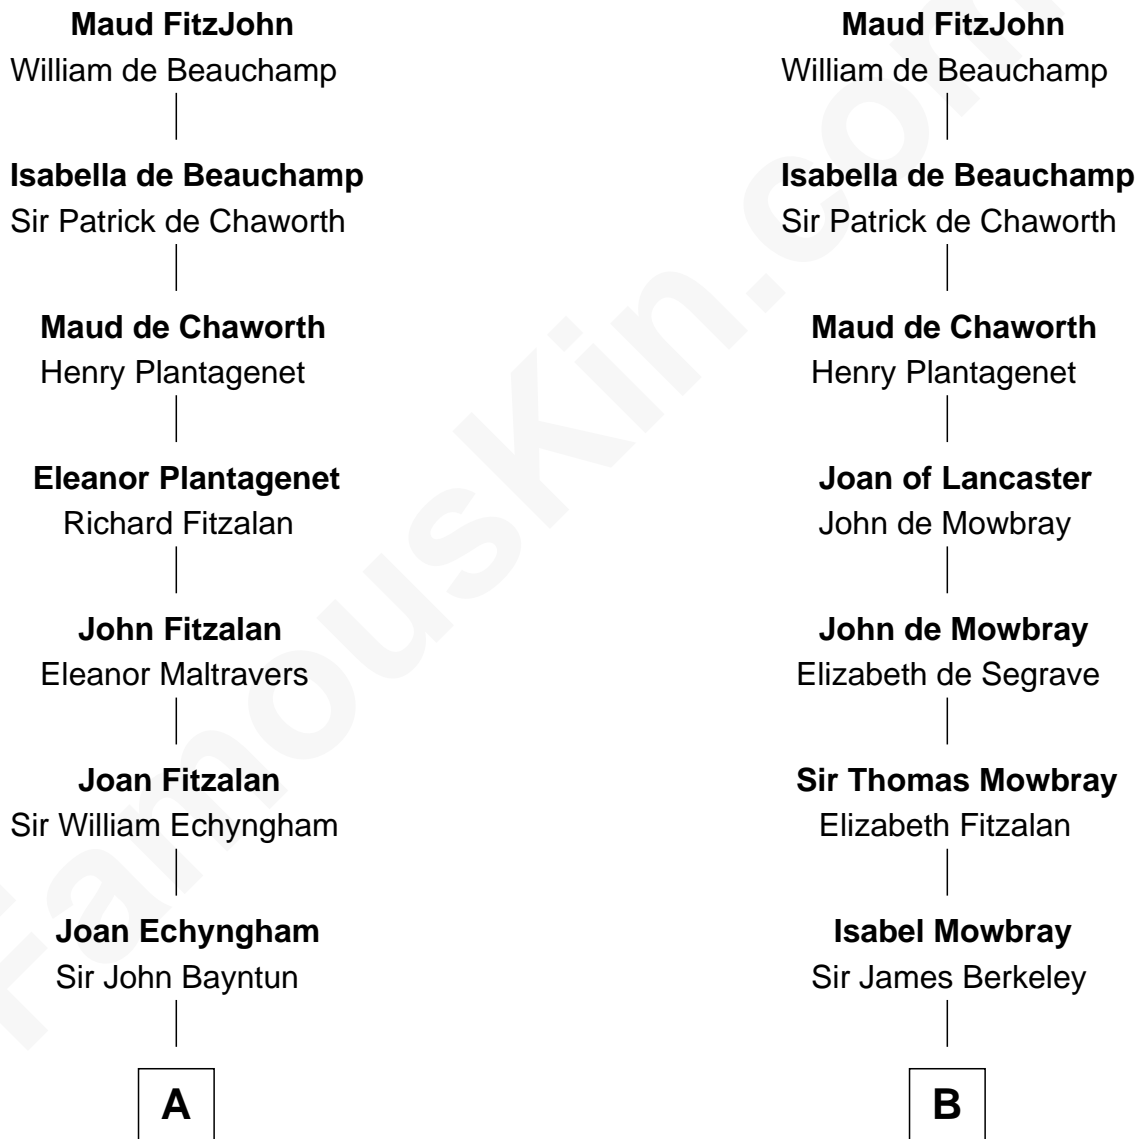

## Relationship Chart of

**Endicott Peabody**

*62nd Governor of Massachusetts*

21st cousin of

**Emma Eames**

*Opera Singer*

**Sir John FitzGeoffrey**

Isabel le Bigod

**C**

**Francis Peabody**  
Martha Endicott

**Samuel Endicott Peabody**  
Marianne Cabot Lee

**Rev. Dr. Endicott Peabody**  
Fannie Peabody

**Rt. Rev. Malcolm Endicott Peabody**  
Mary Elizabeth Parkman

**Endicott Peabody**  
*62nd Governor of Massachusetts*