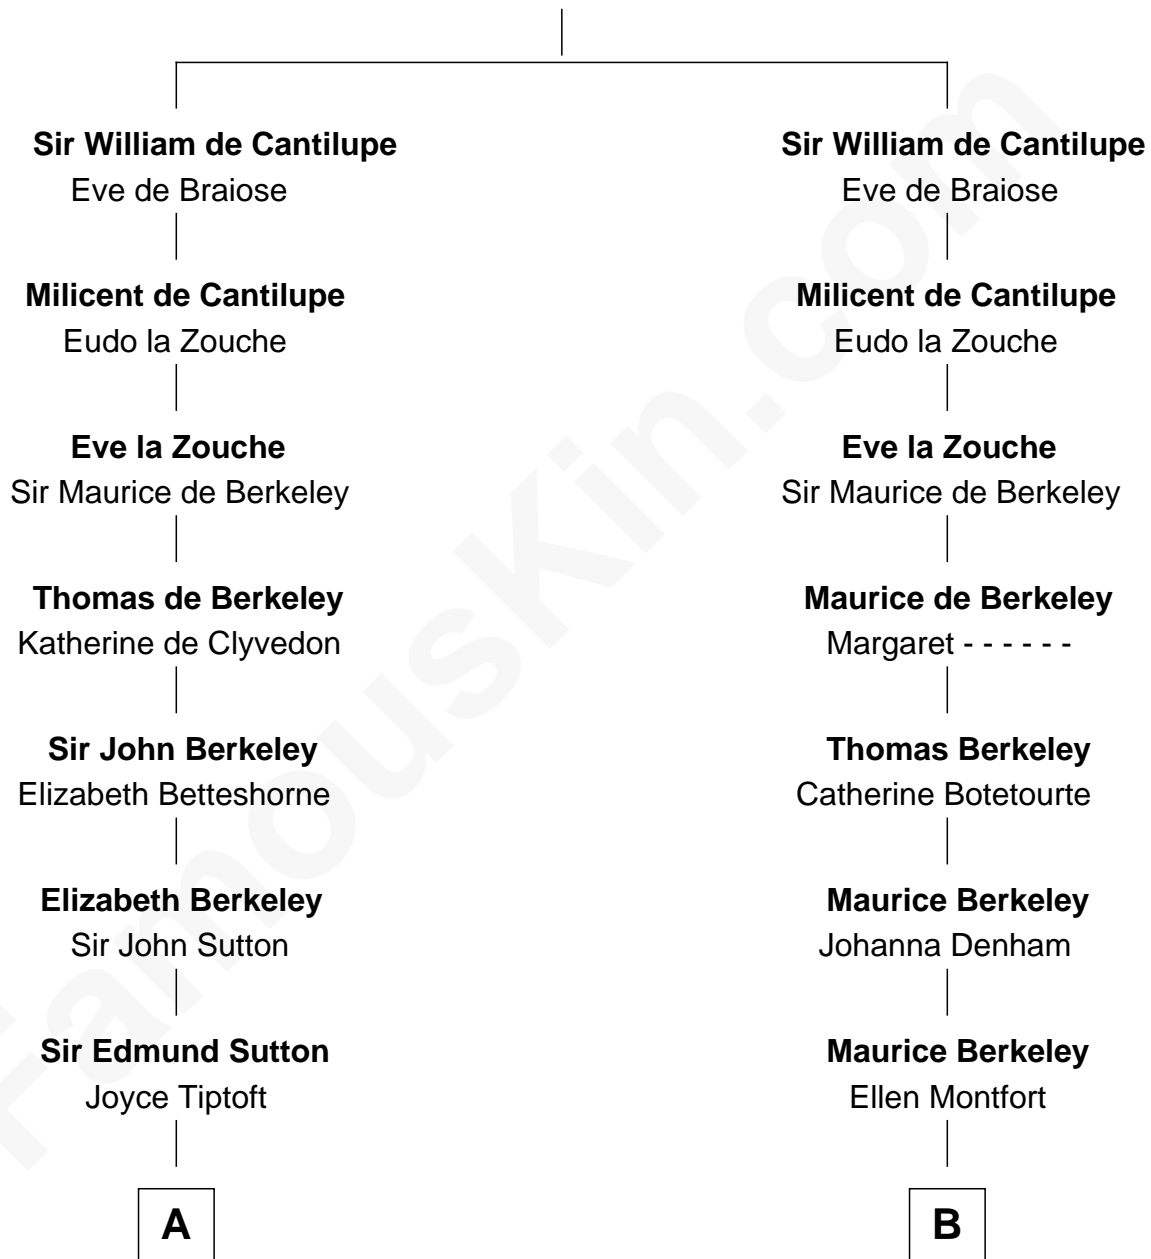

FamousKin.com

Relationship Chart of

Endicott Peabody

62nd Governor of Massachusetts

20th cousin 1 time removed of

Emma Eames

Opera Singer

William de Cantilupe

C

Mary Eliot Dwight
Dr. Samuel Parkman

Henry Parkman
Mary Frances Parker

Mary Elizabeth Parkman
Rt. Rev. Malcolm Endicott Peabody

Endicott Peabody
62nd Governor of Massachusetts

D

Thomas Cotton
Agnes Smith

Martha Cotton
Joel Thompson