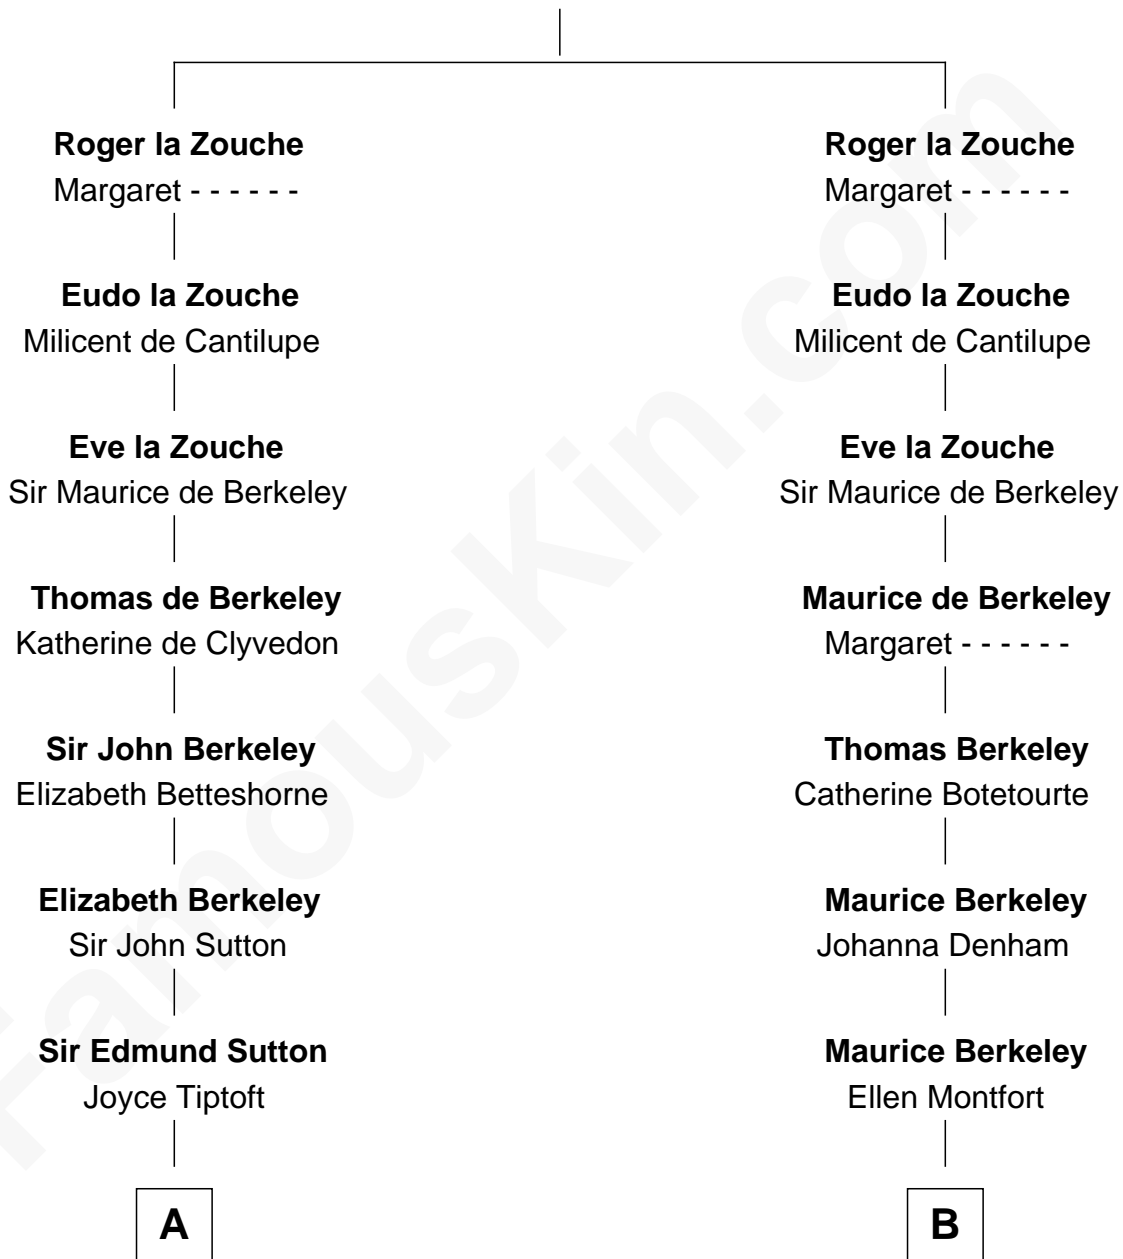

Emma Eames

Opera Singer

Alan la Zouche

Alice de Belmeis