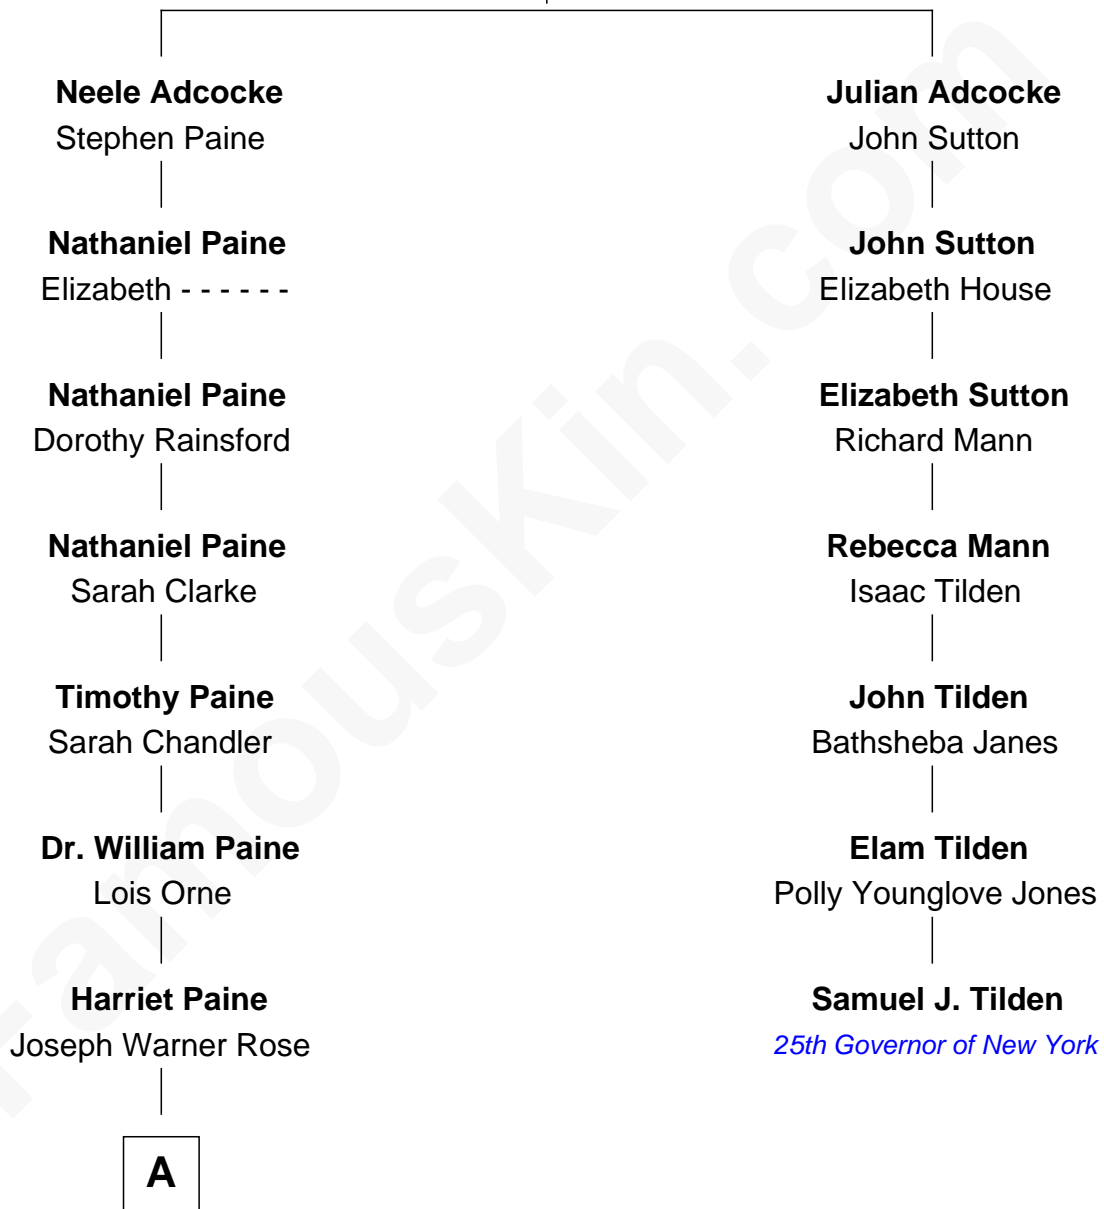

# FamousKin.com Relationship Chart of

**Endicott Peabody**

*62nd Governor of Massachusetts*

6th cousin 5 times removed of

**Samuel J. Tilden**

*25th Governor of New York*

**John Adcocke**  
Elizabeth Eldred

**A**

—  
**Harriet Paine Rose**

John Clarke Lee

—  
**Marianne Cabot Lee**

Samuel Endicott Peabody

—  
**Rev. Dr. Endicott Peabody**

Fannie Peabody

—  
**Rt. Rev. Malcolm Endicott Peabody**

Mary Elizabeth Parkman

—  
**Endicott Peabody**

*62nd Governor of Massachusetts*

FamousKin.com