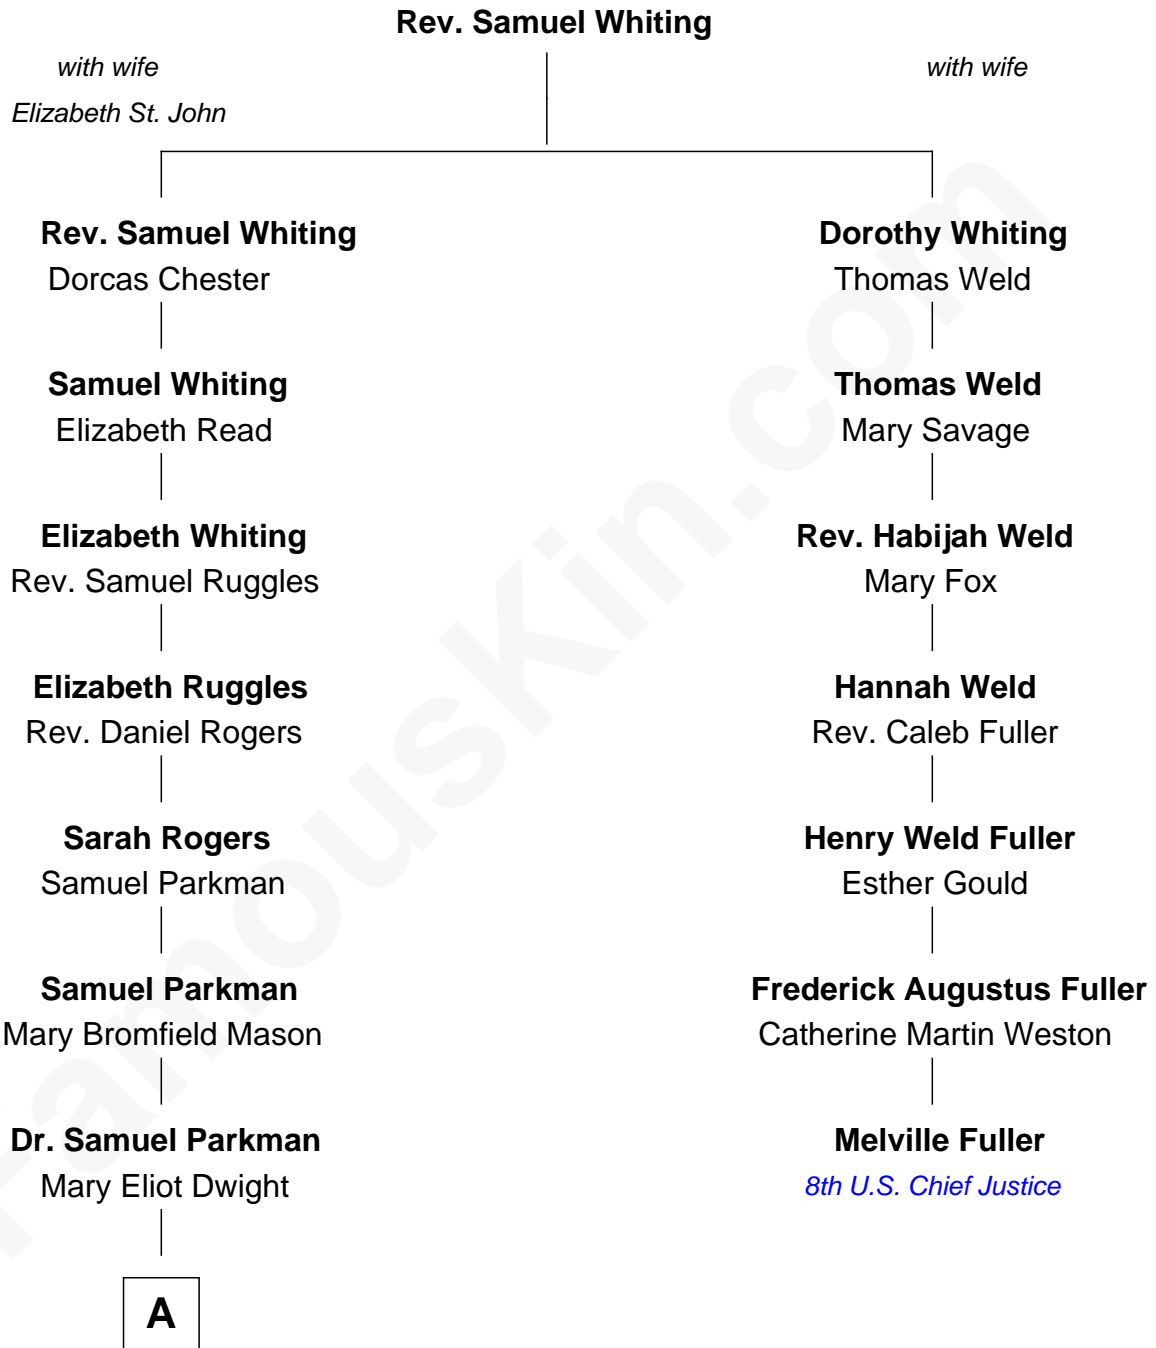

FamousKin.com

Relationship Chart of

Endicott Peabody

62nd Governor of Massachusetts

6th cousin 3 times removed of

Melville Fuller

8th Chief Justice of the U.S. Supreme Court

A

Henry Parkman
Mary Frances Parker

Mary Elizabeth Parkman
Rt. Rev. Malcolm Endicott Peabody

Endicott Peabody
62nd Governor of Massachusetts

FamousKin.com