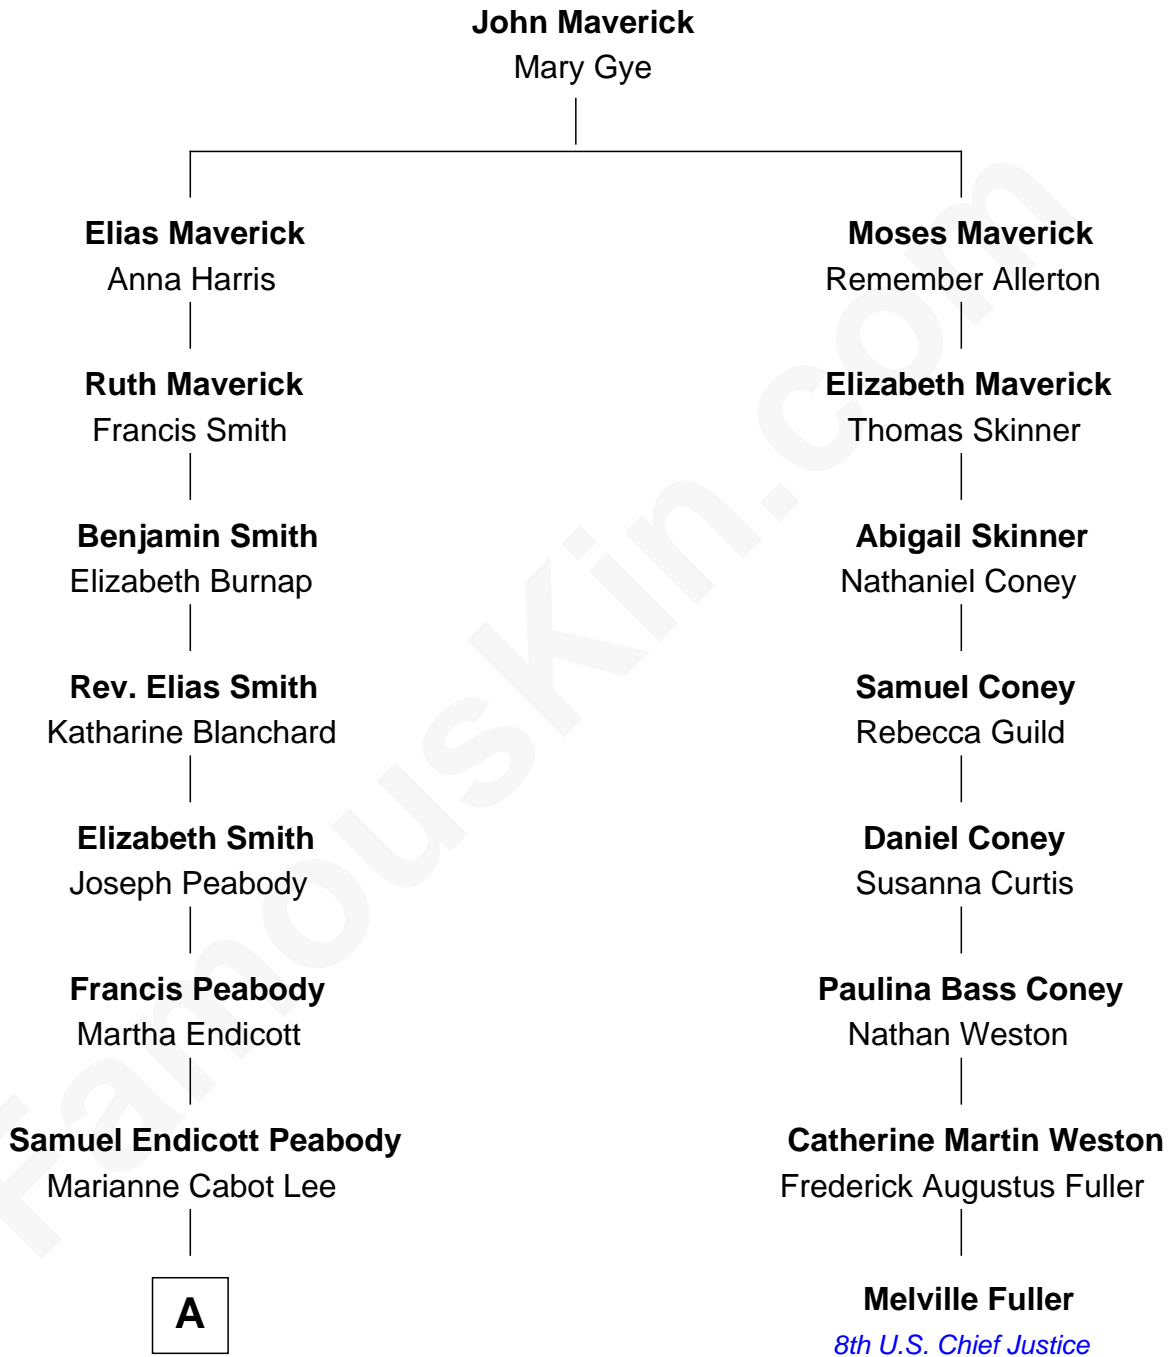

FamousKin.com

Relationship Chart of

Endicott Peabody

62nd Governor of Massachusetts

7th cousin 2 times removed of

Melville Fuller

8th Chief Justice of the U.S. Supreme Court

A

—
Rev. Dr. Endicott Peabody

Fannie Peabody

—
Rt. Rev. Malcolm Endicott Peabody

Mary Elizabeth Parkman

—
Endicott Peabody

62nd Governor of Massachusetts

FamousKin.com