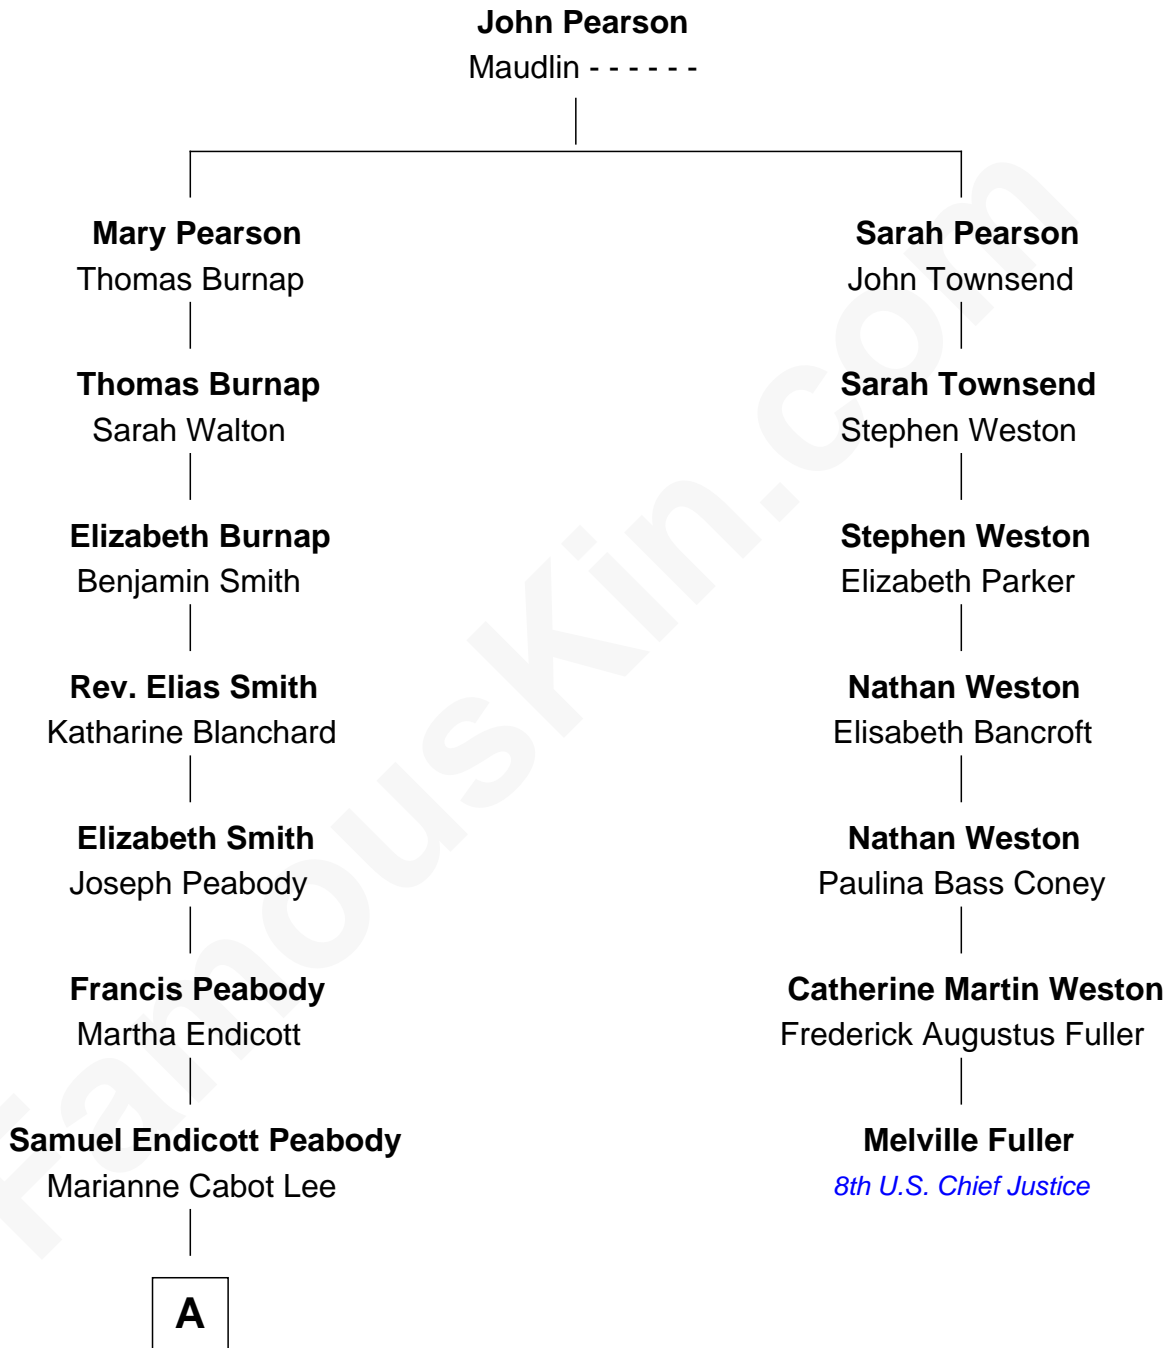

FamousKin.com

Relationship Chart of

Endicott Peabody

62nd Governor of Massachusetts

6th cousin 3 times removed of

Melville Fuller

8th Chief Justice of the U.S. Supreme Court

A

A

—
Rev. Dr. Endicott Peabody

Fannie Peabody

—
Rt. Rev. Malcolm Endicott Peabody

Mary Elizabeth Parkman

—
Endicott Peabody

62nd Governor of Massachusetts

FamousKin.com