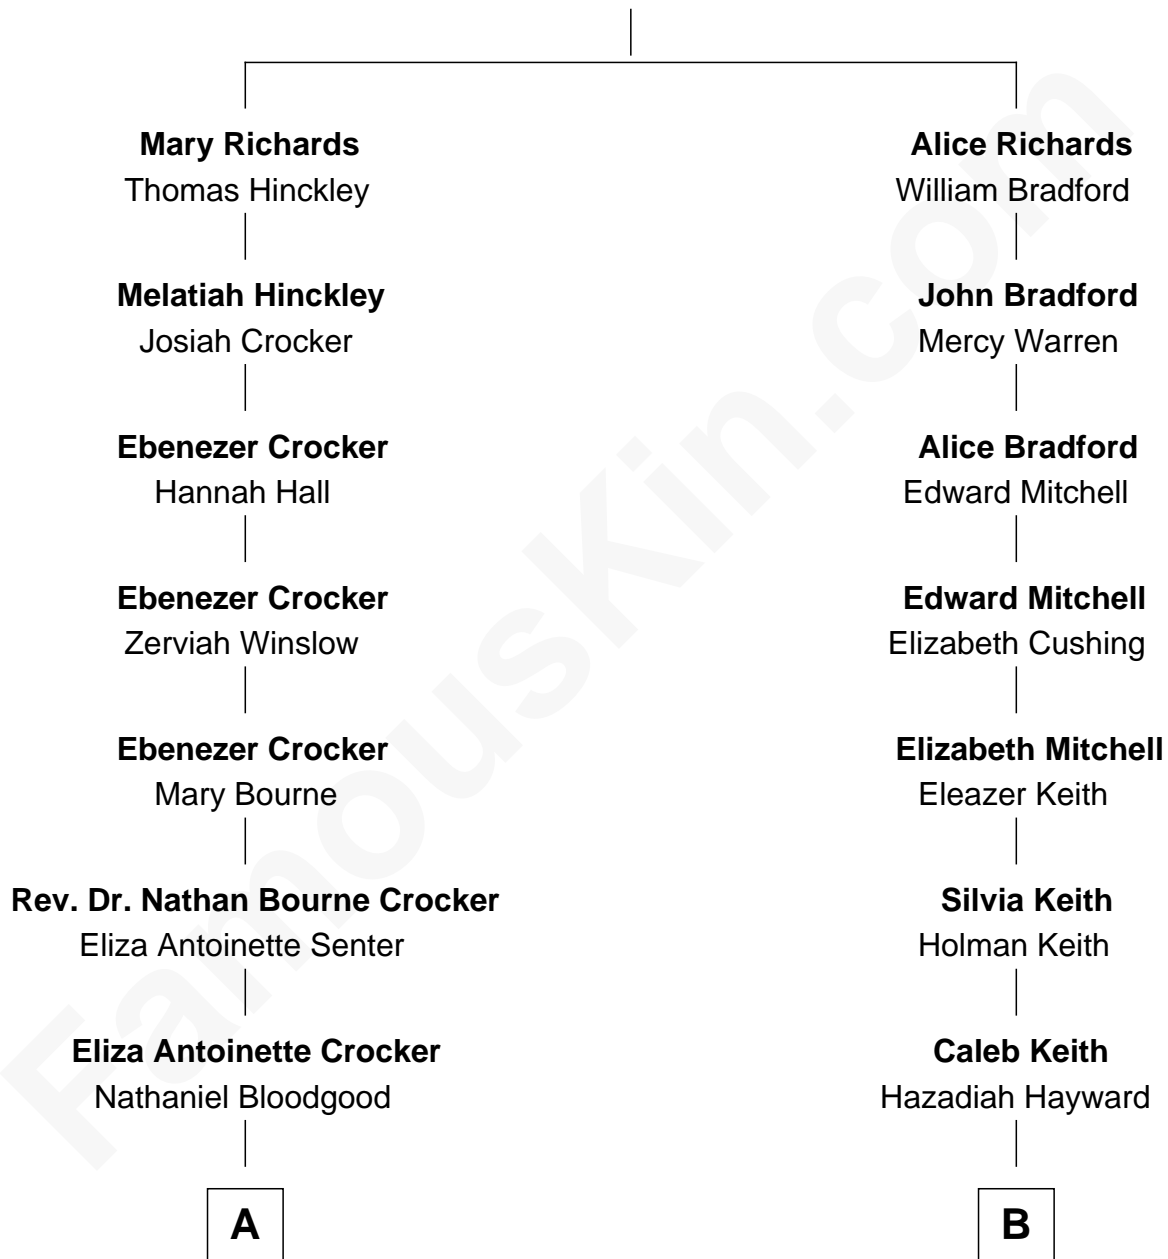

**FamousKin.com**  
**Relationship Chart of**  
**Endicott Peabody**

*62nd Governor of Massachusetts*

**10th cousin 2 times removed of**

**Arthur Ochs Sulzberger Jr.**  
*New York Times Publisher*

**Thomas Richards**

Welthian - - - - -

**A**

**Helen Bloodgood**

Francis Peabody

**Fannie Peabody**

Rev. Dr. Endicott Peabody

**Rt. Rev. Malcolm Endicott Peabody**

Mary Elizabeth Parkman

**Endicott Peabody**

*62nd Governor of Massachusetts*

**B**

**Elbridge Keith**

Caroline Keith

**Mary Jane Keith**

Adna Alden

**Annie Louise Alden**