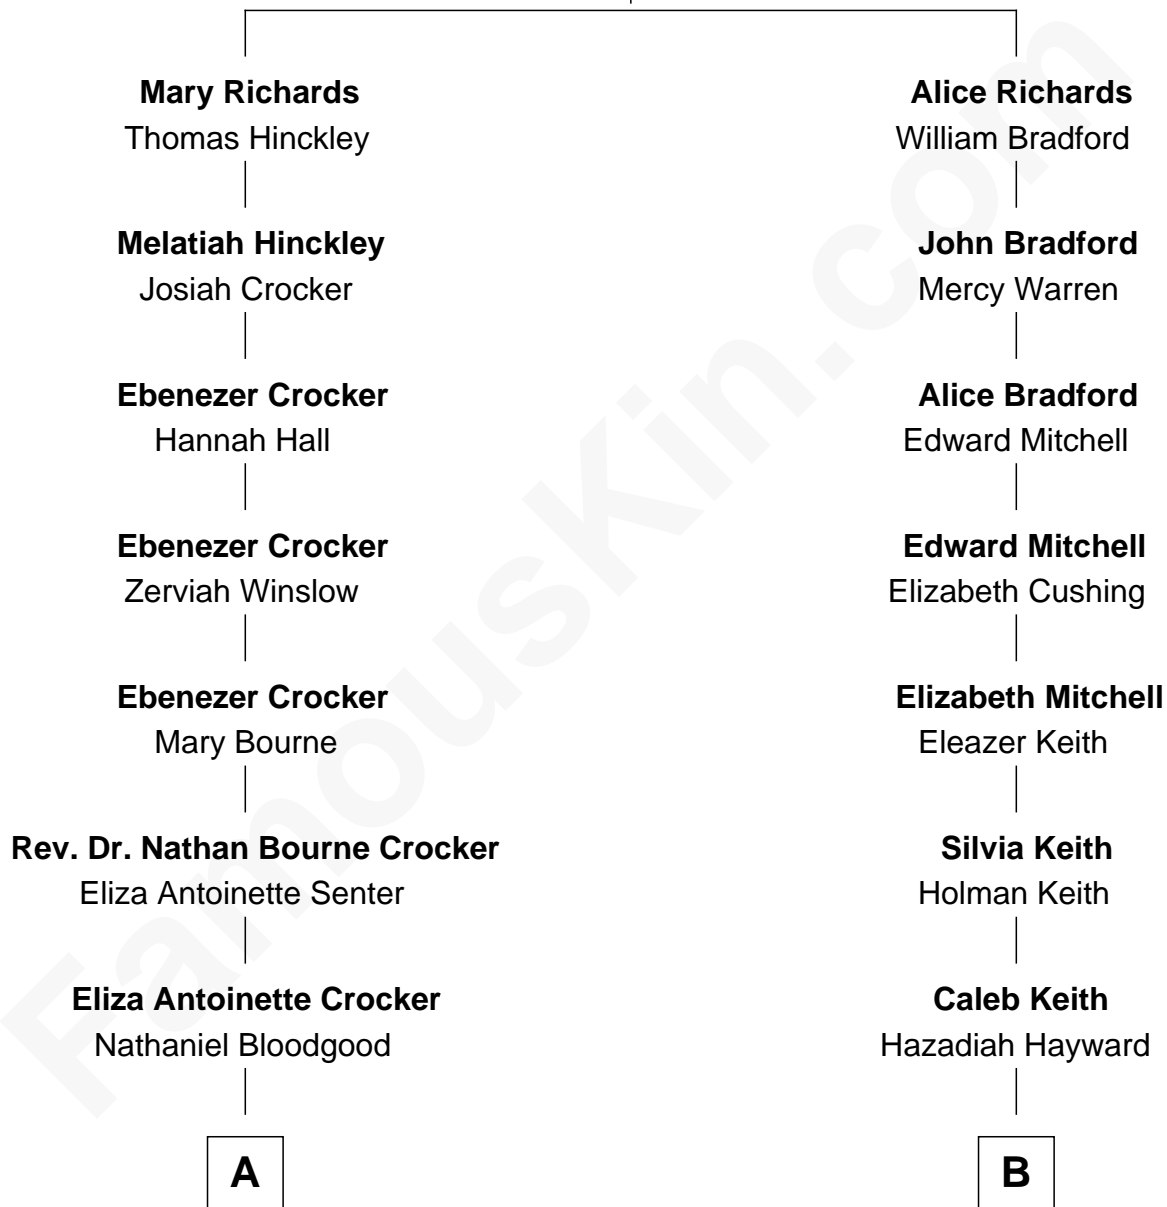

FamousKin.com
Relationship Chart of
Endicott Peabody

62nd Governor of Massachusetts

10th cousin 3 times removed of

Arthur Gregg Sulzberger
New York Times Publisher

Thomas Richards
 Welthian - - - - -

A

Helen Bloodgood