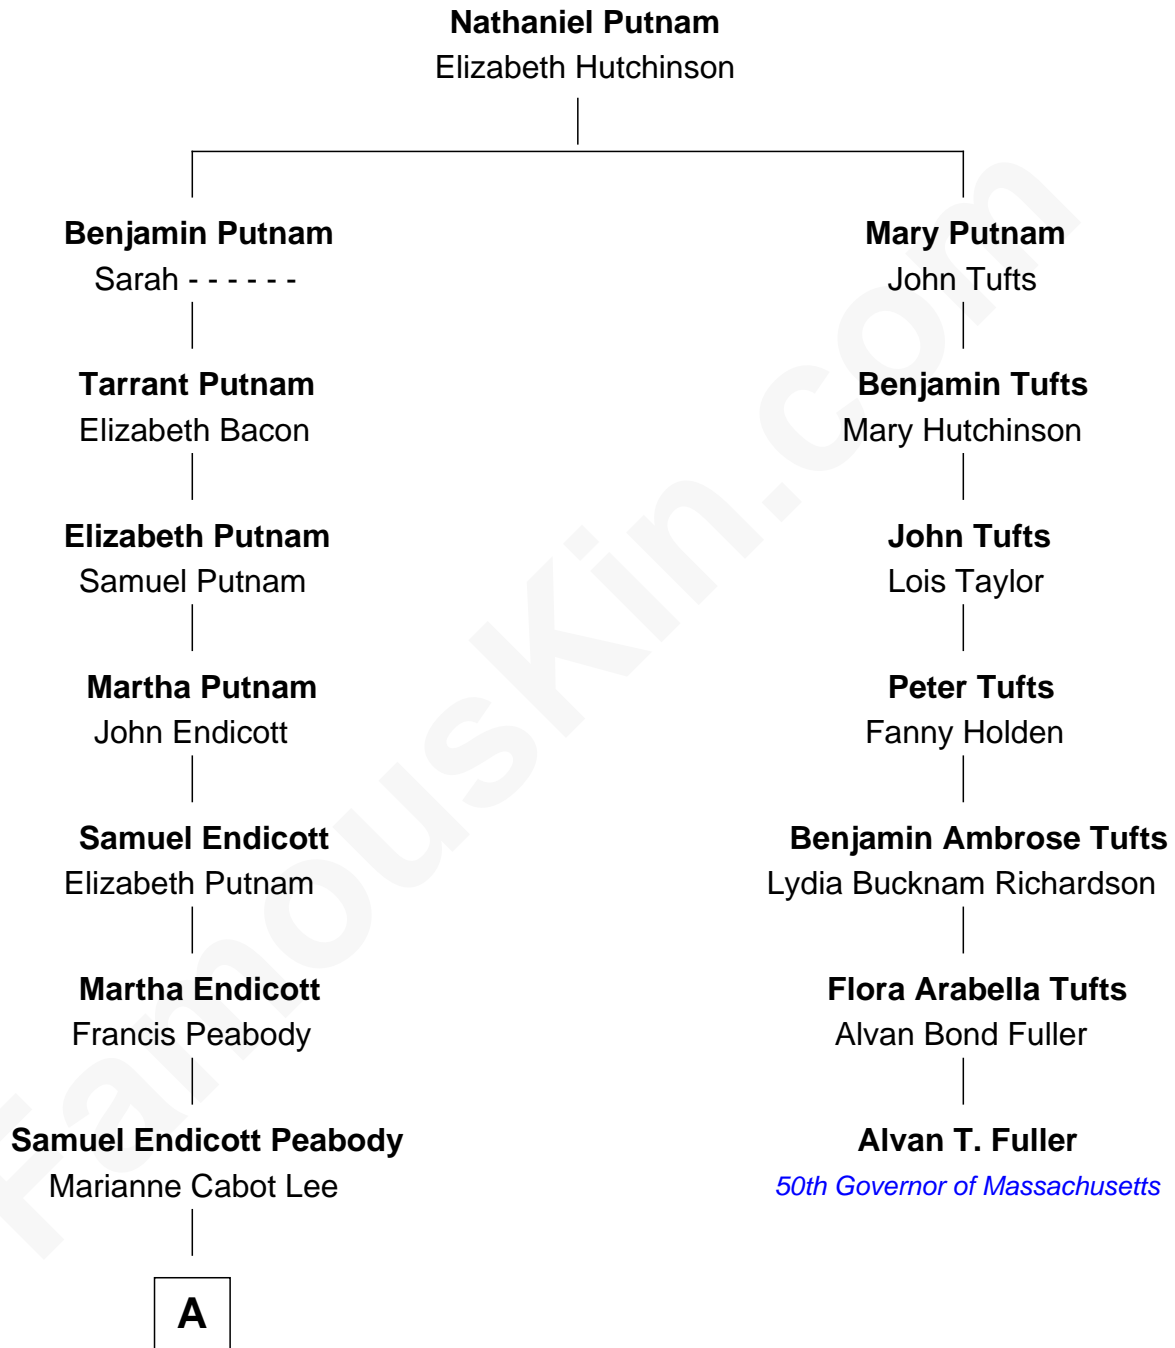

FamousKin.com

Relationship Chart of

Endicott Peabody

62nd Governor of Massachusetts

6th cousin 3 times removed of

Alvan T. Fuller

50th Governor of Massachusetts

A

—
Rev. Dr. Endicott Peabody

Fannie Peabody

—
Rt. Rev. Malcolm Endicott Peabody

Mary Elizabeth Parkman

—
Endicott Peabody

62nd Governor of Massachusetts

FamousKin.com