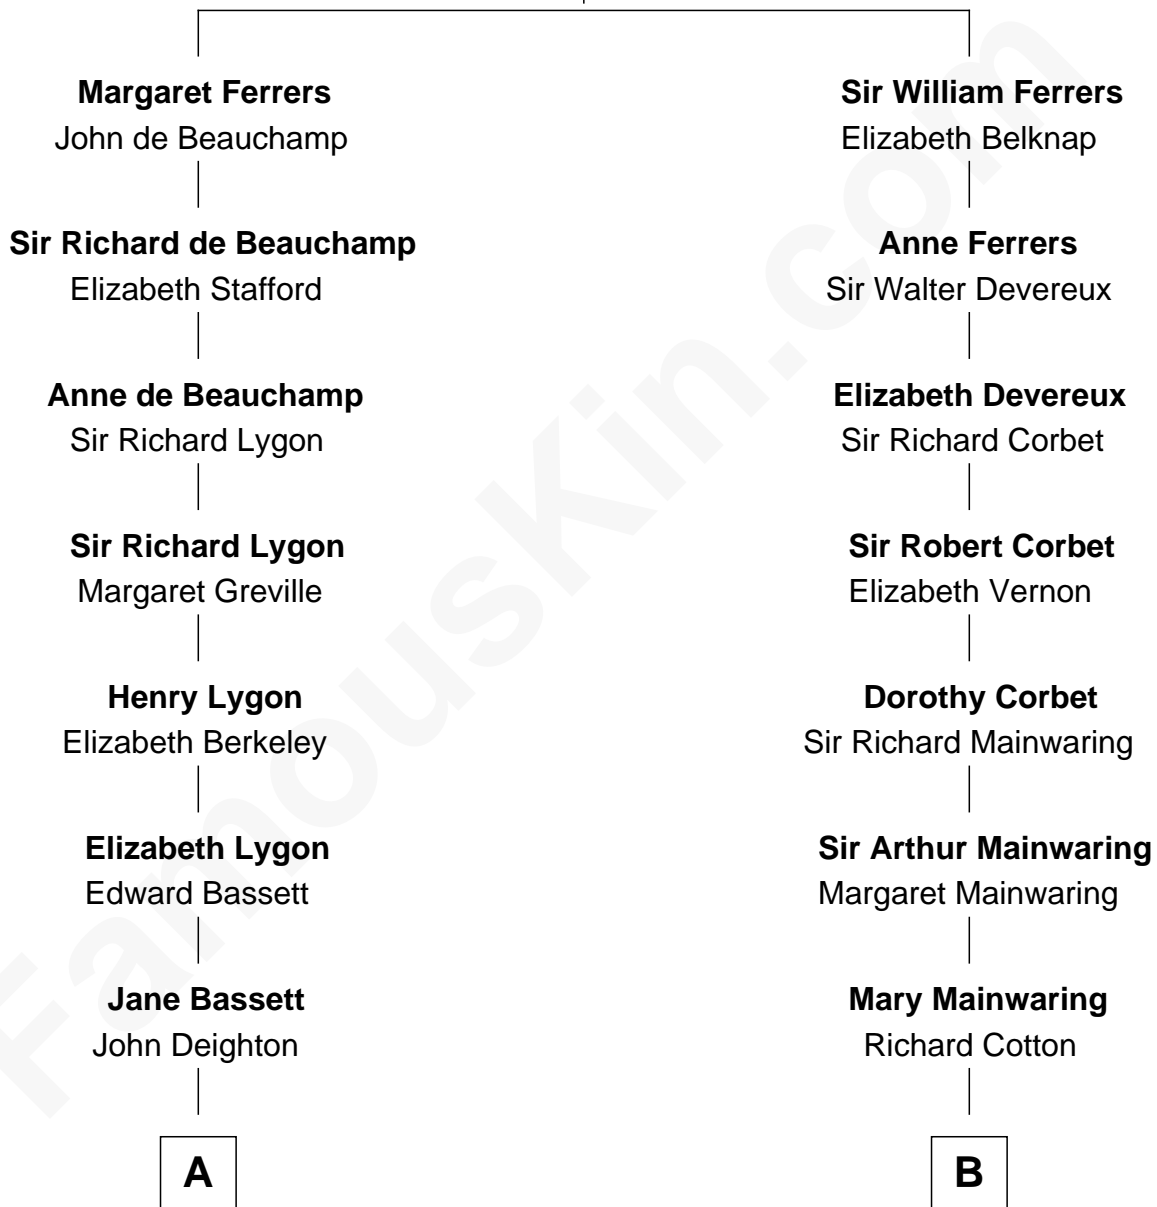

FamousKin.com
Relationship Chart of
Endicott Peabody

62nd Governor of Massachusetts

16th cousin 3 times removed of

Amber Stevens West

TV and Movie Actress

Sir Edmund Ferrers

Ellen Roche

C

LaVerne M. Baas

Keith Karl Ingstad

Terry Keith Ingstad

Beverly Jean Cunningham

Amber Stevens West

TV and Movie Actress

FamousKin.com