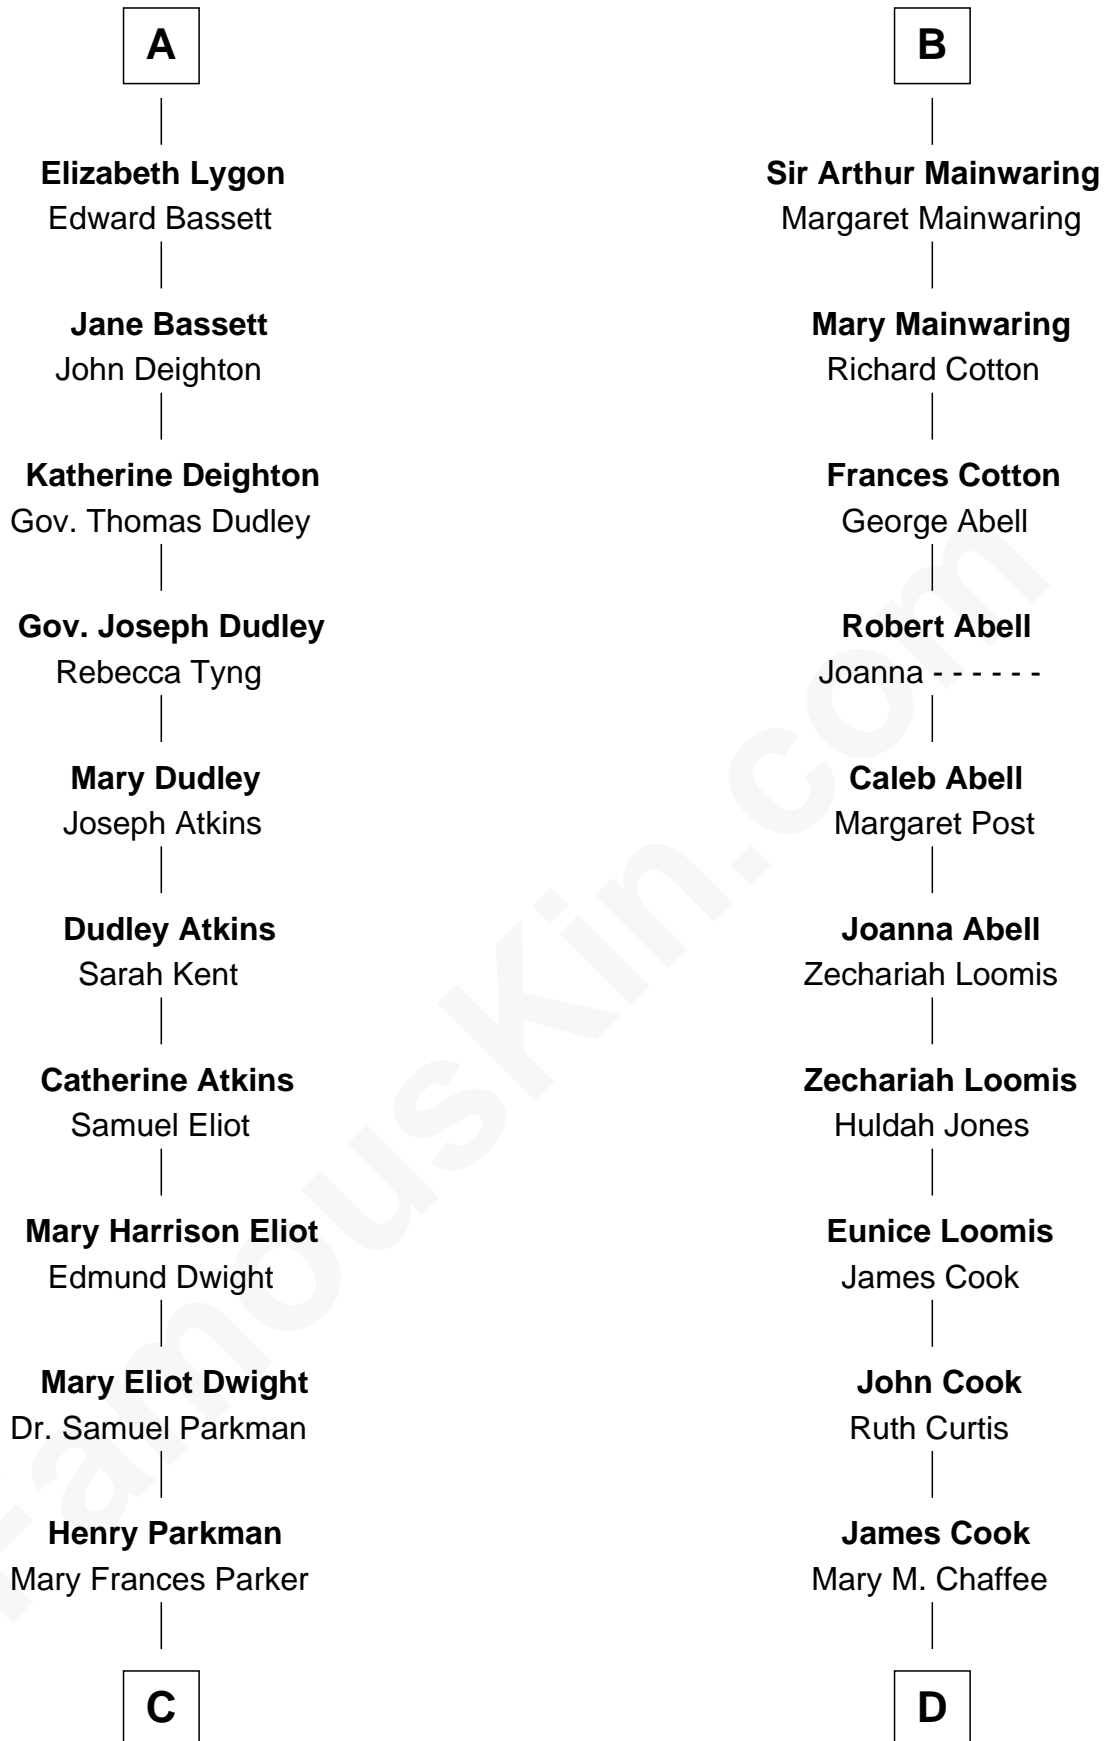

FamousKin.com
Relationship Chart of
Endicott Peabody

62nd Governor of Massachusetts

18th cousin 3 times removed of

Amber Stevens West
TV and Movie Actress

Elizabeth de Badlesmere
 Sir William de Bohun

C

Mary Elizabeth Parkman
Rt. Rev. Malcolm Endicott Peabody

Endicott Peabody
62nd Governor of Massachusetts

D

Josey Chaffee Cook
Julianne Frances Taylor

Frances Jemima Cook
Albert Baas

LaVerne M. Baas
Keith Karl Ingstad

Terry Keith Ingstad
Beverly Jean Cunningham

Amber Stevens West
TV and Movie Actress