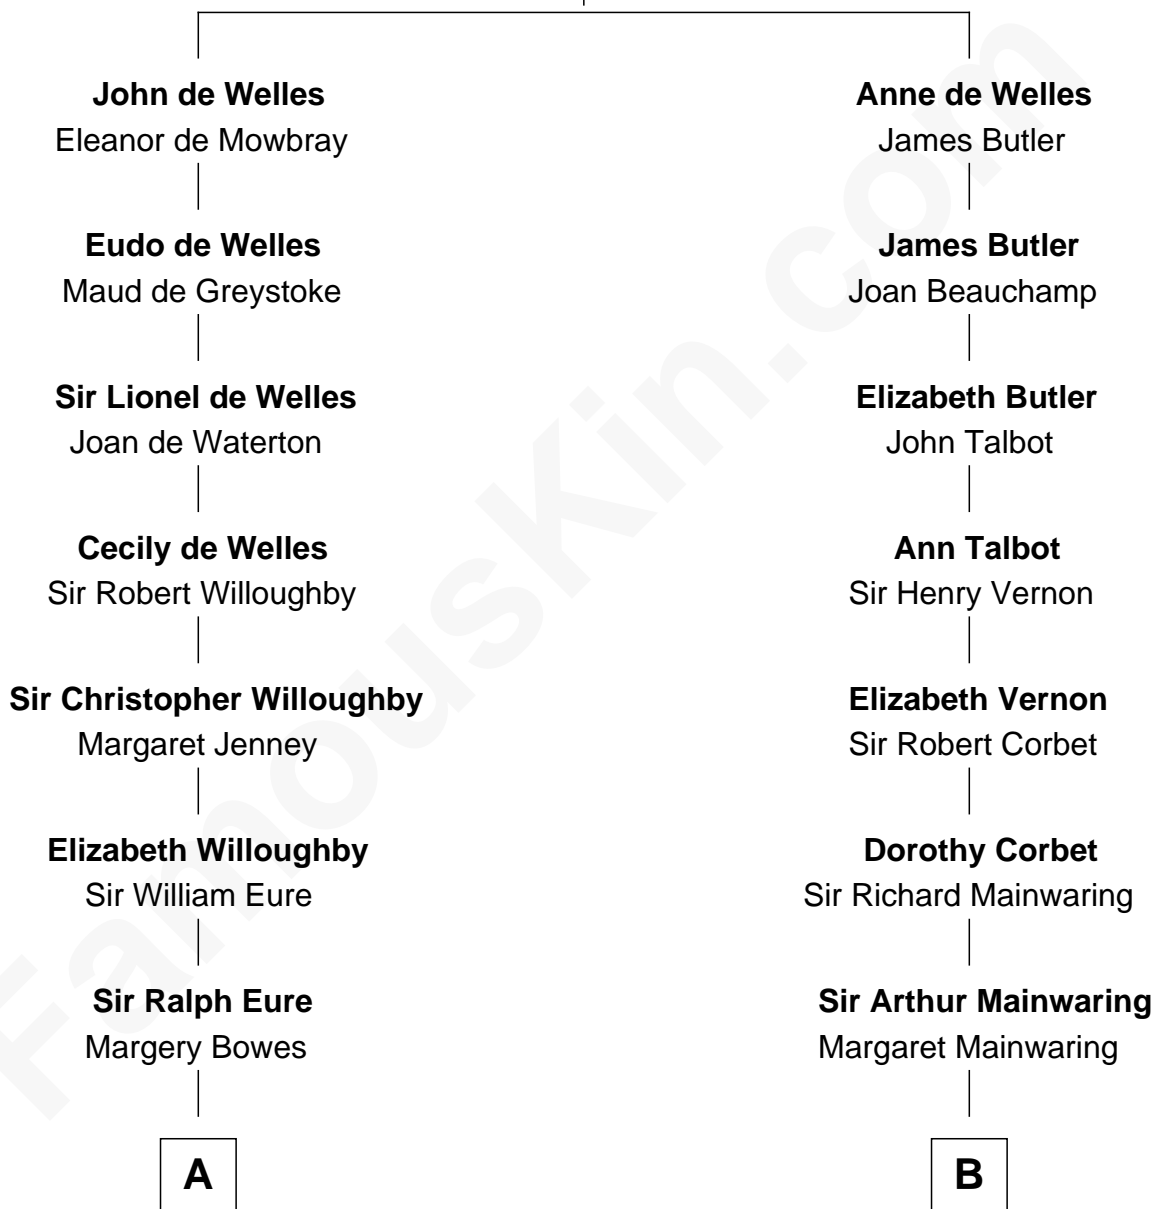

FamousKin.com Relationship Chart of

Endicott Peabody

62nd Governor of Massachusetts

19th cousin 1 time removed of

Amber Stevens West

TV and Movie Actress

John de Welles

Maud de Roos