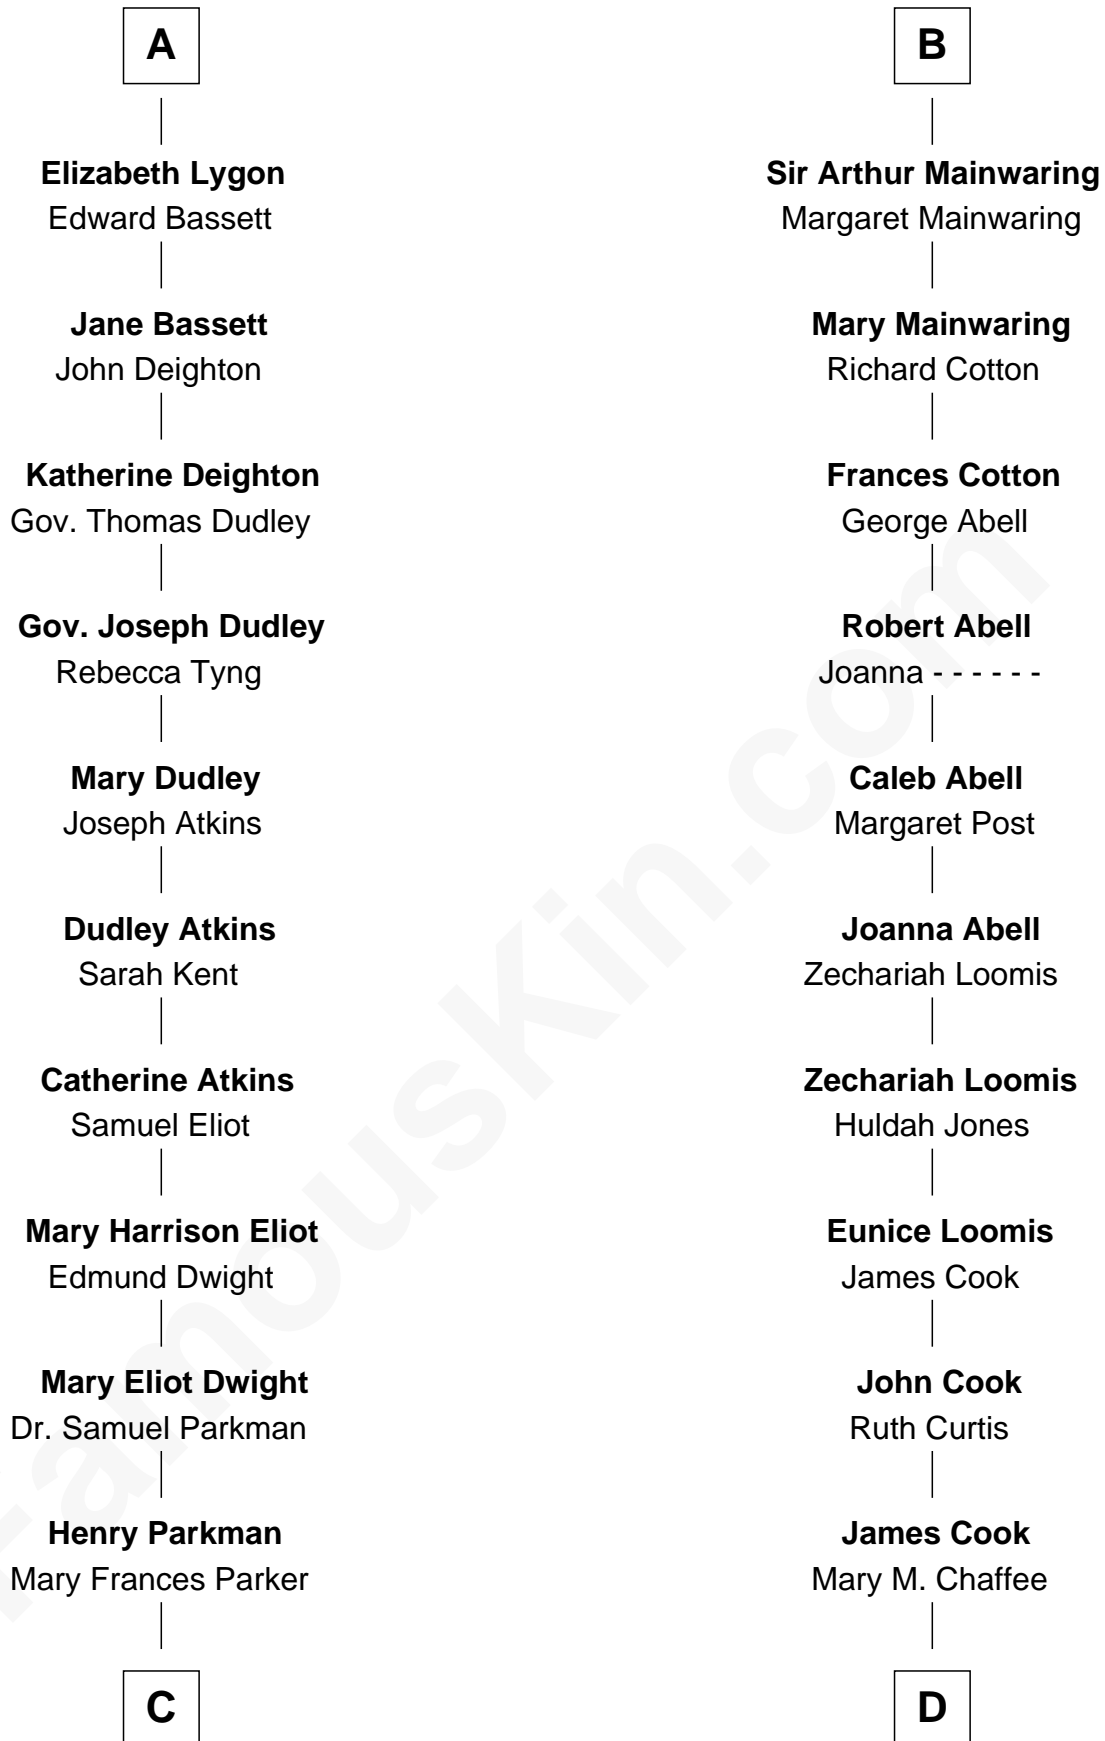

FamousKin.com
Relationship Chart of
Endicott Peabody

62nd Governor of Massachusetts

18th cousin 2 times removed of

Shadoe Stevens

Radio Disc Jockey

Elizabeth de Badlesmere

Sir William de Bohun

C