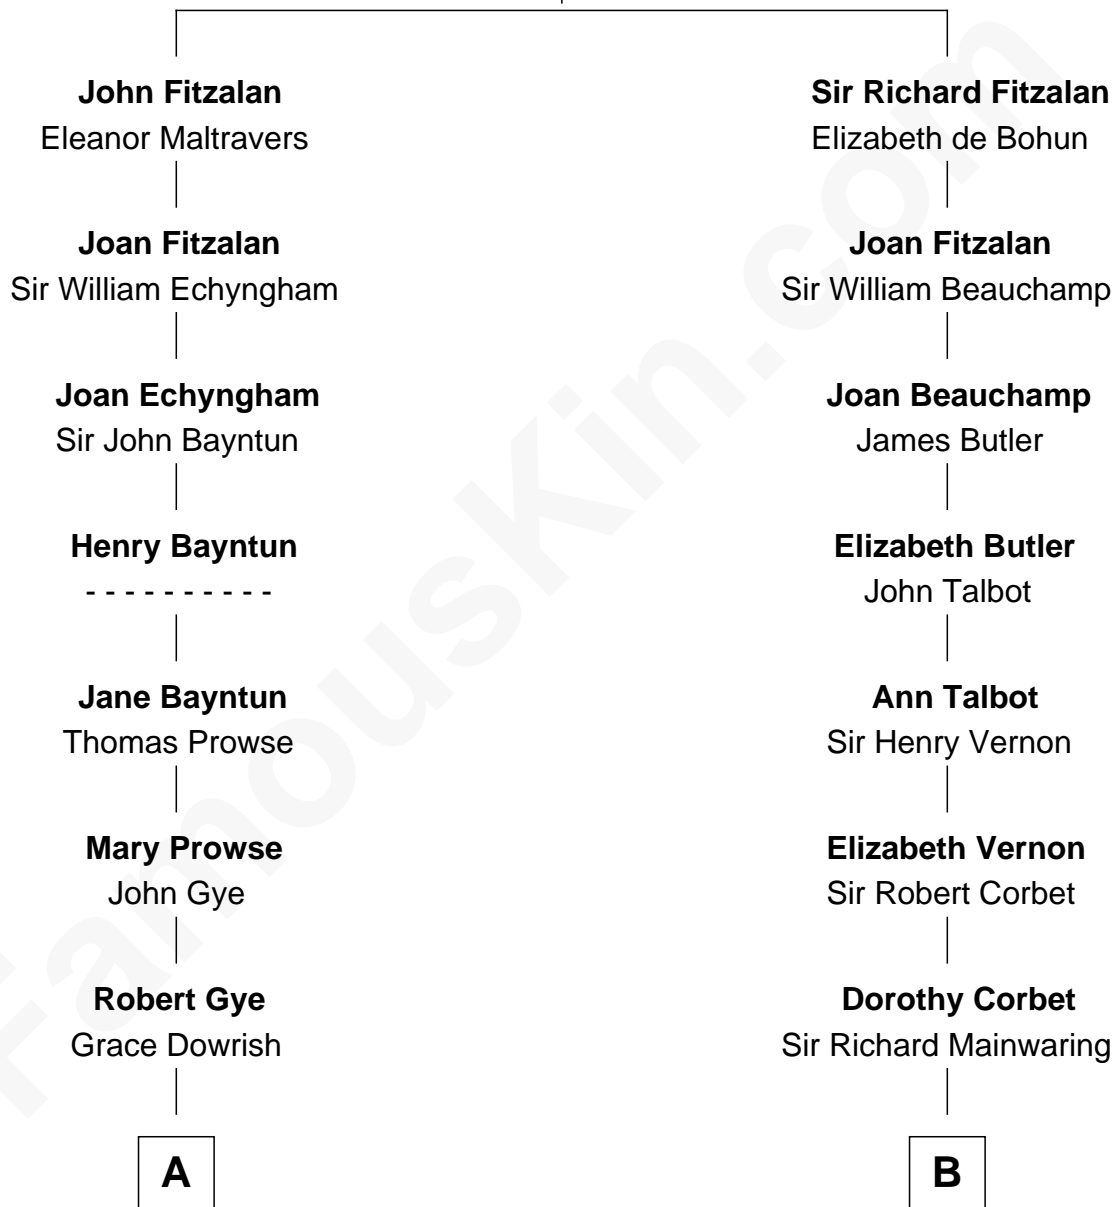

# FamousKin.com Relationship Chart of

**Endicott Peabody**

*62nd Governor of Massachusetts*

17th cousin 3 times removed of

**Shadoe Stevens**

*Radio Disc Jockey*

**Richard Fitzalan**  
Eleanor Plantagenet

C

**Josey Chaffee Cook**  
Julianne Frances Taylor

**Frances Jemima Cook**  
Albert Baas

**LaVerne M. Baas**  
Keith Karl Ingstad

**Shadoe Stevens**  
*Radio Disc Jockey*

FamousKin.com