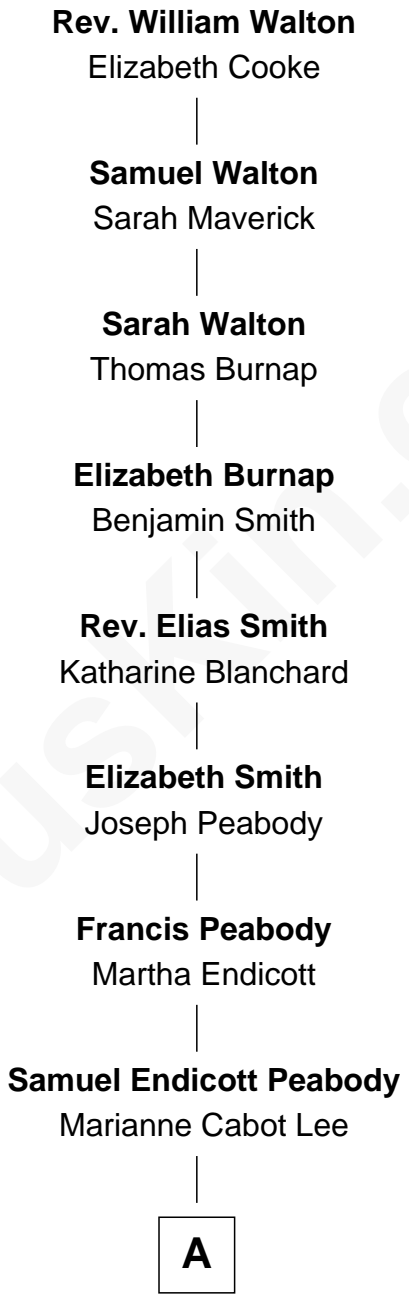

FamousKin.com Relationship Chart of

Endicott Peabody

62nd Governor of Massachusetts

8th Great-grandson of

Rev. William Walton

(c1602 - 1668) Great Migration Immigrant 1635

FamousKin.com

A

Rev. Dr. Endicott Peabody

Fannie Peabody

Rt. Rev. Malcolm Endicott Peabody

Mary Elizabeth Parkman

Endicott Peabody

62nd Governor of Massachusetts

FamousKin.com