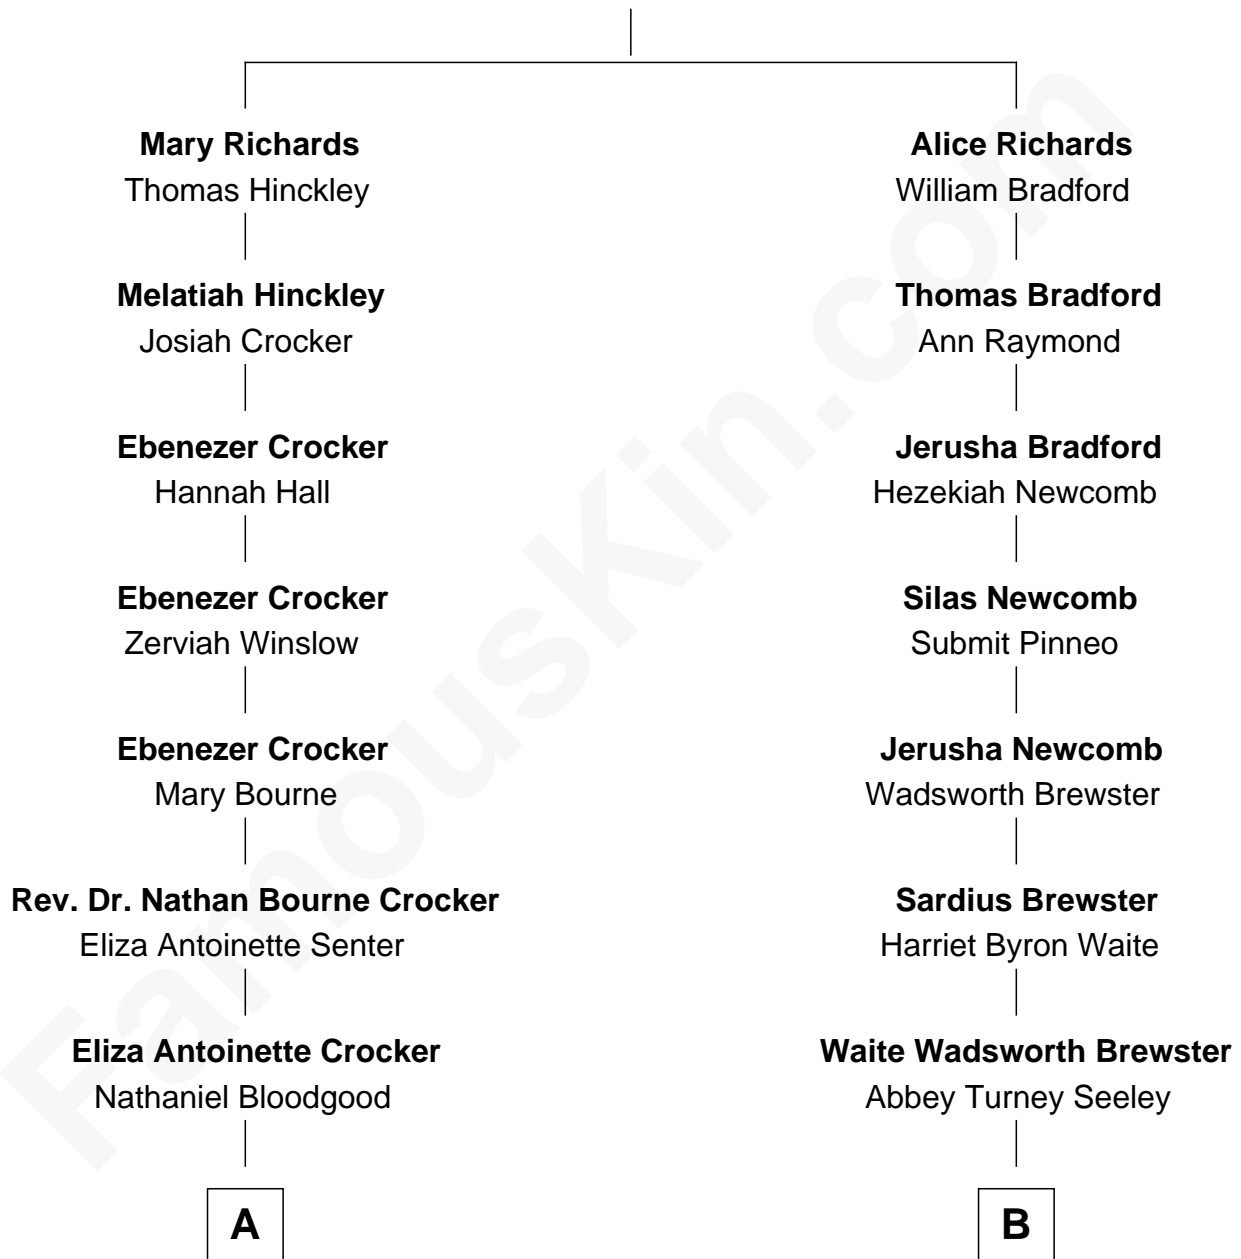

FamousKin.com Relationship Chart of

Endicott Peabody

62nd Governor of Massachusetts

10th cousin of

Diane Brewster

TV and Movie Actress

Thomas Richards

Welthian - - - - -

A

Helen Bloodgood

Francis Peabody

Fannie Peabody

Rev. Dr. Endicott Peabody

Rt. Rev. Malcolm Endicott Peabody

Mary Elizabeth Parkman

Endicott Peabody

62nd Governor of Massachusetts

B

Arthur Seeley Brewster

Annie Harriet Byard

Reginald Raymond Brewster

Grace Anna Sloane

Phillip Sloane Brewster

Geraldine Craddock