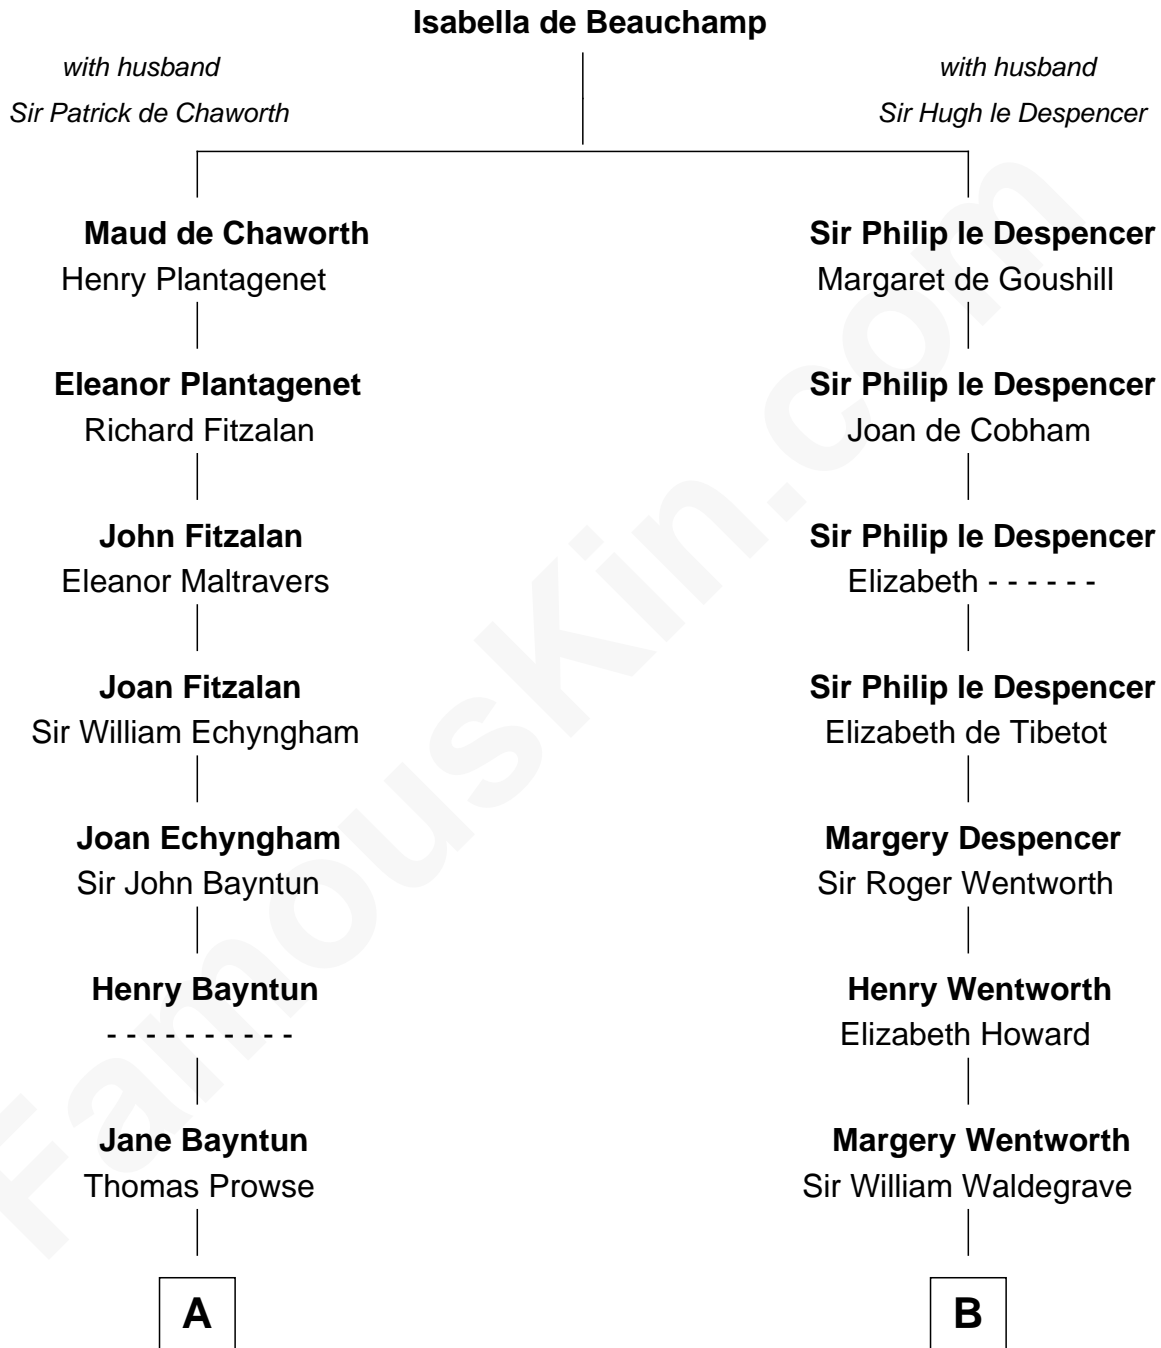

## Relationship Chart of

### Endicott Peabody

62nd Governor of Massachusetts

19th cousin 2 times removed of

**Bob Moore**

Co-Founder, Bob's Red Mill

**C**

**Rev. Dr. Endicott Peabody**

Fannie Peabody

**Rt. Rev. Malcolm Endicott Peabody**

Mary Elizabeth Parkman

**Endicott Peabody**

*62nd Governor of Massachusetts*

**D**

**Morris Fox**

Sarah A. Smith

**Violette Fox**

Daniel Francis Learnard

**Clinton Morris Learnard**

Gertrude Maud Yost

**Doris Dell Learnard**

Kenneth Earl Moore

**Bob Moore**

*Co-Founder, Bob's Red Mill*